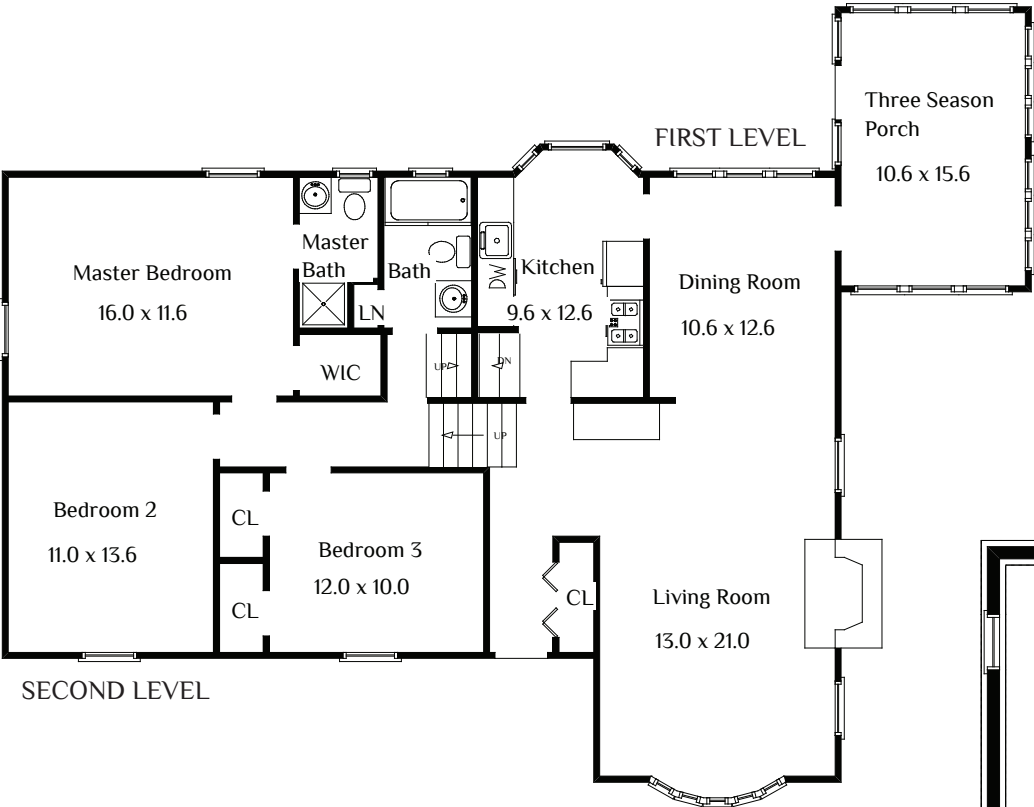

# THE FLOOR PLAN

35 Rose Terrace  
Chatham, New Jersey

SECOND LEVEL

GROUND LEVEL

NOT TO SCALE - This floor plan is provided for illustration purposes only. Room positions and dimensions are approximate and should be independently measured for accuracy.