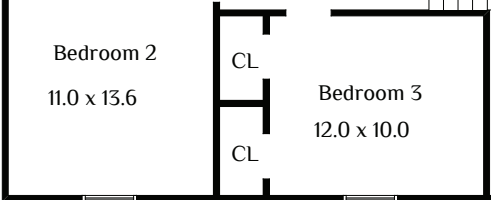

# THE FLOOR PLAN

35 Rose Terrace  
Chatham, New Jersey

SECOND LEVEL

GROUND LEVEL

NOT TO SCALE - This floor plan is provided for illustration purposes only. Room positions and dimensions are approximate and should be independently measured for accuracy.