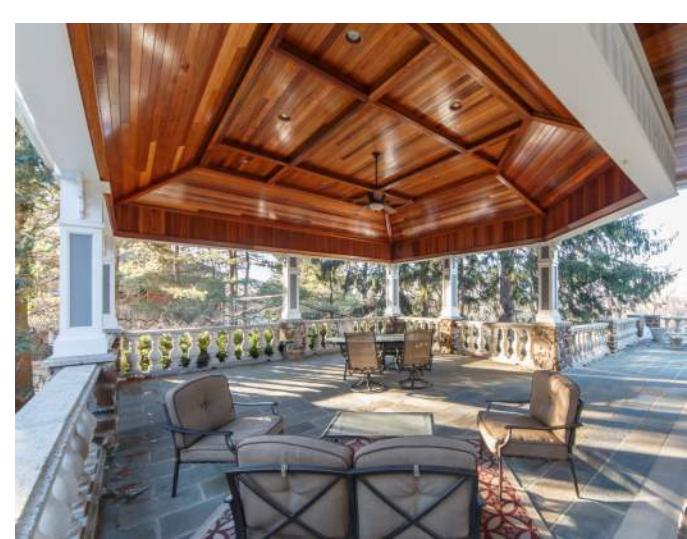

117 BURLINGTON ROAD

Berkeley Heights, New Jersey

Sue Adler
KELLER WILLIAMS
PREMIER PROPERTIES

This majestic Victorian dates back to the mid-nineteenth century, rich in history and splendor. Built as the summer home of a wealthy New Yorker, it eventually became the site of the Summit Golf Club and then the Murray Hill Golf Club and ultimately restored as a single family residence with great attention to detail and modern living. Exquisite views of the extensive valley and Kittatinny Mountain range can be seen from the west side of the property.

Upon entering the stately entry foyer with an arched doorway and leaded glass front doors, you'll be charmed by the original trim and elegant chandelier. The original staircase with a decorative, elaborately carved newel post, adds a focal point welcoming residents and guests. Soaring ceiling heights set the stage for the dramatic first floor layout designed with oversized rooms with an easy flowing floor plan. Along the hall are large archways leading to a living room, dining room and a large family room all filled with bright sunlight from tall, double-paned windows. The grand Living Room features hardwood floors, wood panel detailing, crown molding, a wood fireplace with marble surround and sandstone hearth, all overlooking the wrap around terrace. The Dining Room has inlaid hardwood flooring and crown molding perfect for formal dinners. A 38-foot Family Room with a wood burning fireplace and intricate mantelpiece can also be used as a warm and cozy study and library. With access to the covered bluestone terrace it's an ideal layout for outdoor parties in spring and summer offering views of the pretty gardens on this acre and a half estate.