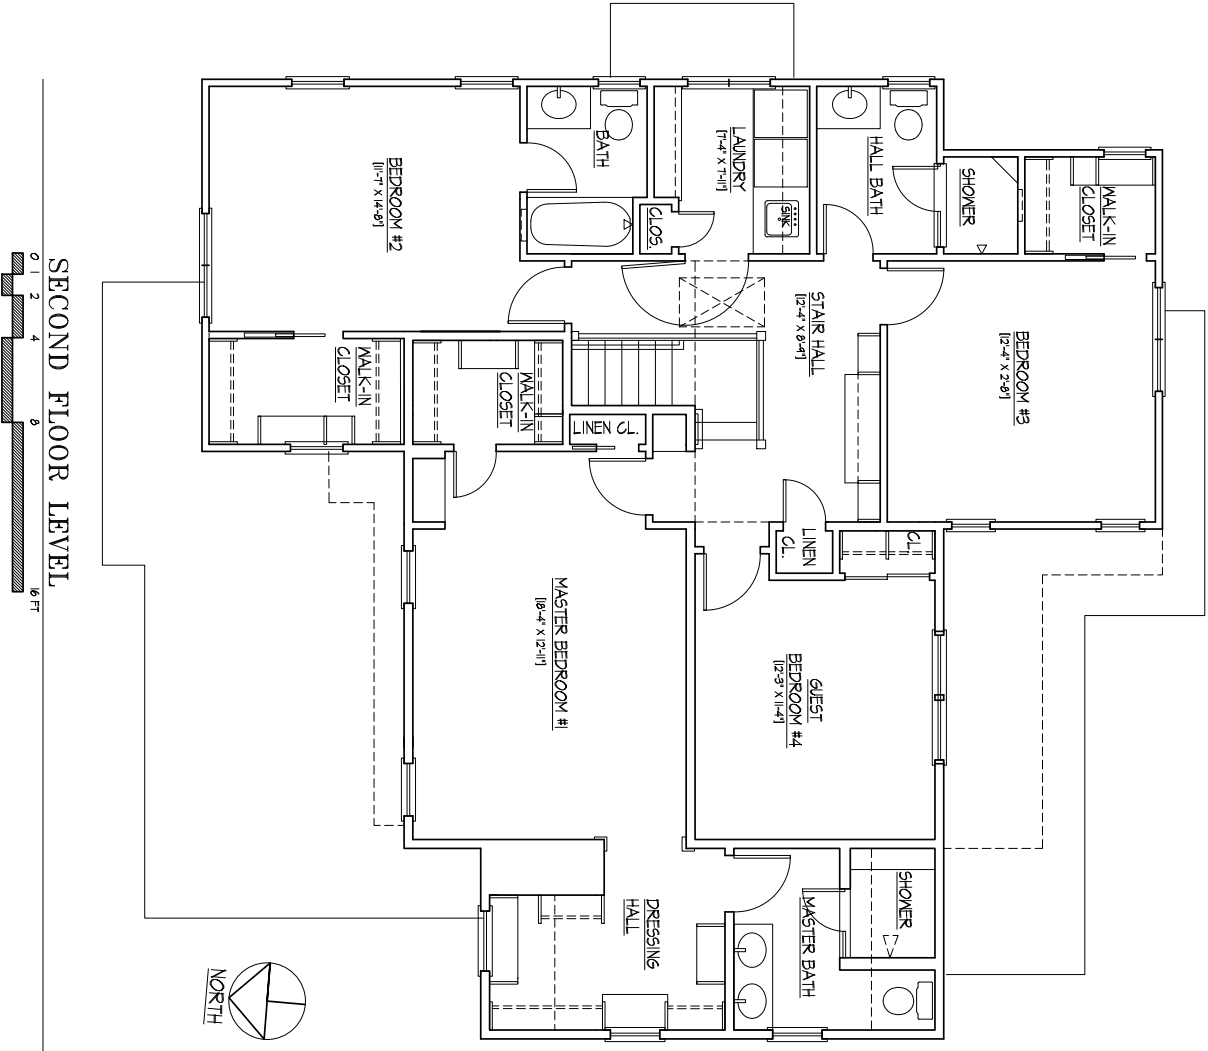

FIRST FLOOR LEVEL

0 1 2 4 6 FT

FLOOR PLAN LAYOUTS

TO ONE FAMILY RESIDENCE

HAROLD AND SOOMI CHO

22 PARK VIEW TERRACE SUMMIT, UNION COUNTY, NJ

**MICHAEL
CHARELLA
ARCHITECT**

81 Oakwood Drive
Murray Hill, NJ 07974

micharella.com
908-918-1897

SECOND FLOOR LEVEL

FLOOR PLAN LAYOUTS

TO ONE FAMILY RESIDENCE

HAROLD AND SOOMI CHO

22 PARK VIEW TERRACE SUMMIT, UNION COUNTY, NJ

**MICHAEL
CHARELLA
ARCHITECT**

81 Oakwood Drive
Murray Hill, NJ 07974