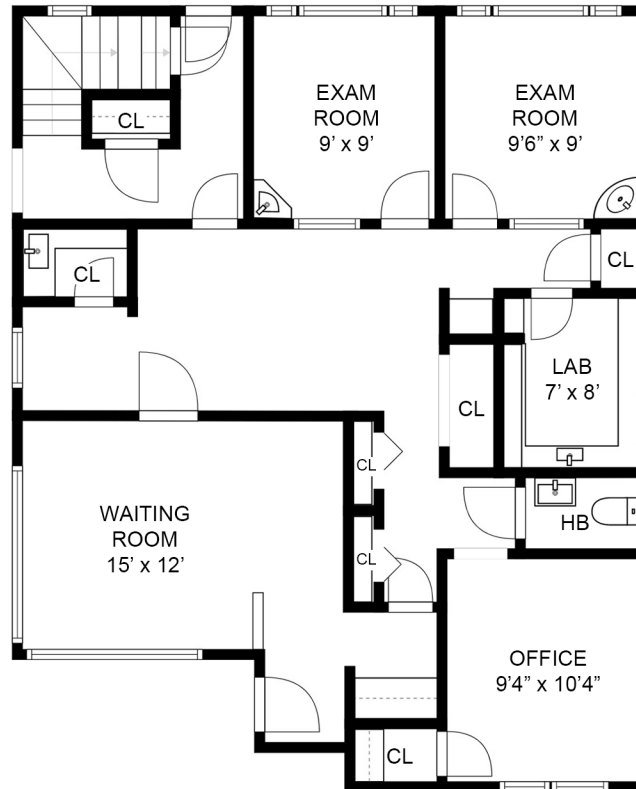

Floor Plan

551 South Orange Avenue
South Orange

Lower Level

Main Level

Upper Level