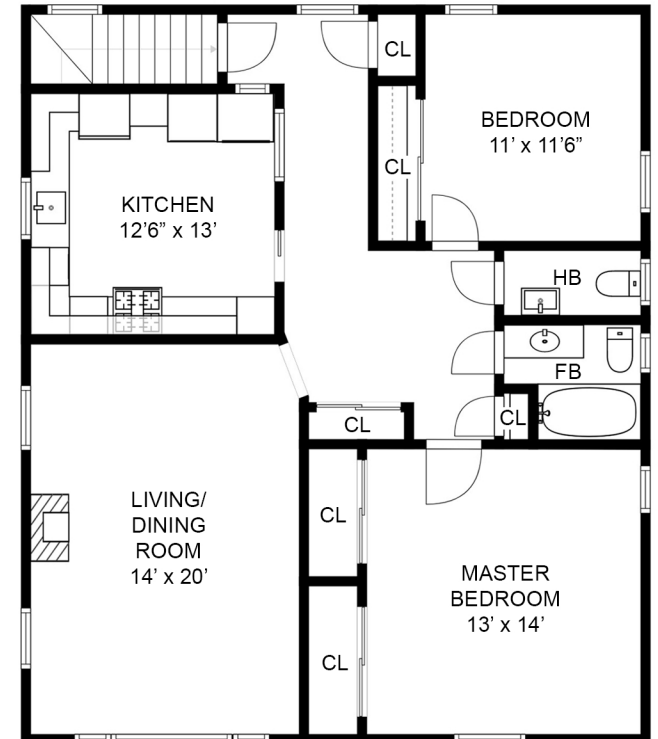

Floor Plan

551 South Orange Avenue
South Orange

Lower Level

Main Level

Upper Level