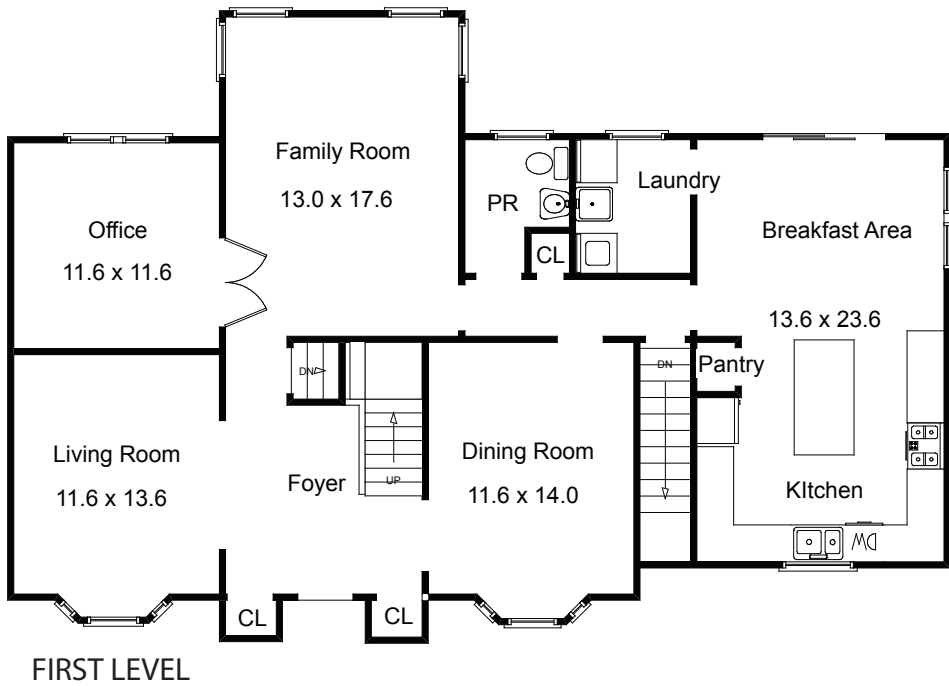

# THE FLOOR PLAN

17 Karlin Drive  
Chatham Township, New Jersey

NOT TO SCALE - This floor plan is provided for illustration purposes only.  
Room positions and dimensions are approximate and should be independently measured for accuracy.