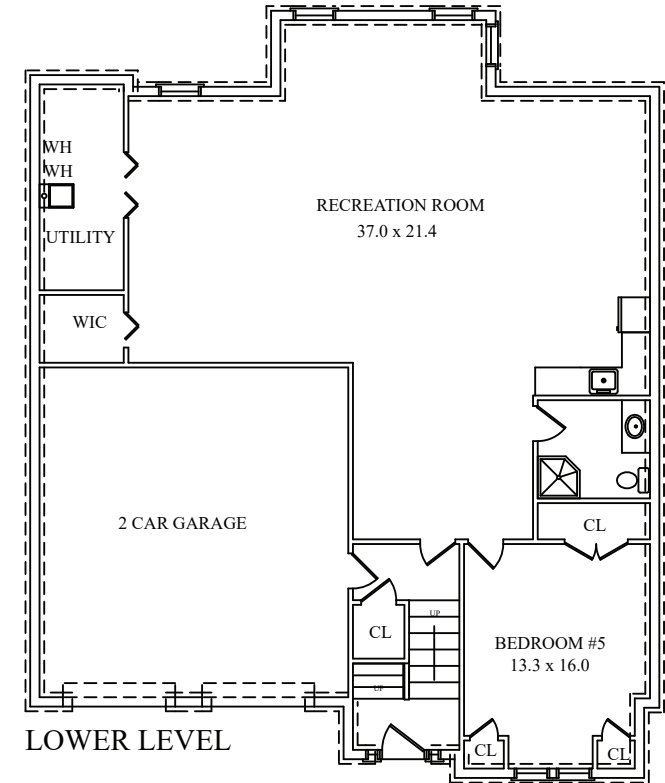

THE FLOOR PLAN

35 Baxter Lane

West Orange, New Jersey

NOT TO SCALE - This floor plan is provided for illustration purposes only.
 Room positions and dimensions are approximate and should be independently measured for accuracy.