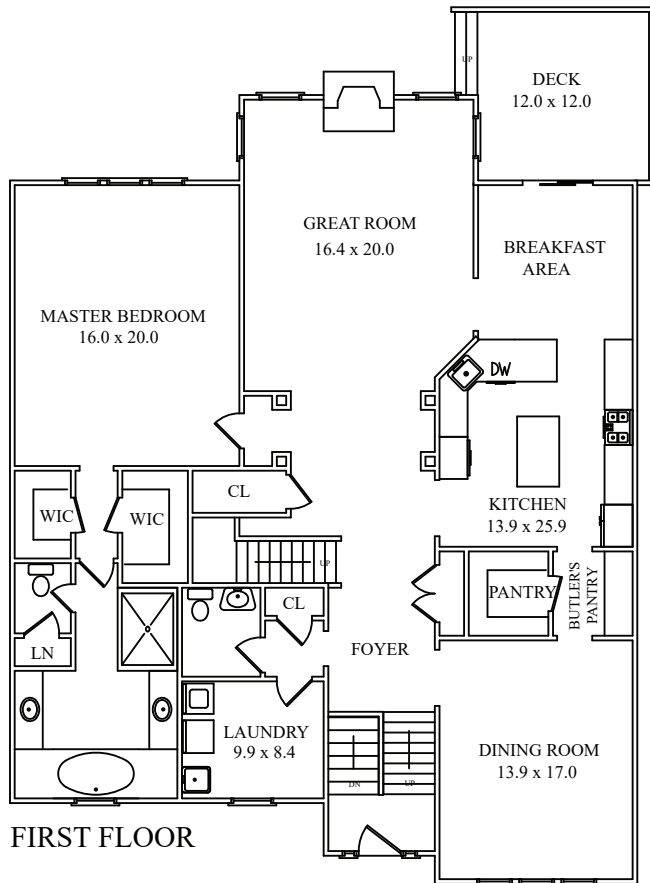

THE FLOOR PLAN

35 Baxter Lane

West Orange, New Jersey

NOT TO SCALE - This floor plan is provided for illustration purposes only.
 Room positions and dimensions are approximate and should be independently measured for accuracy.