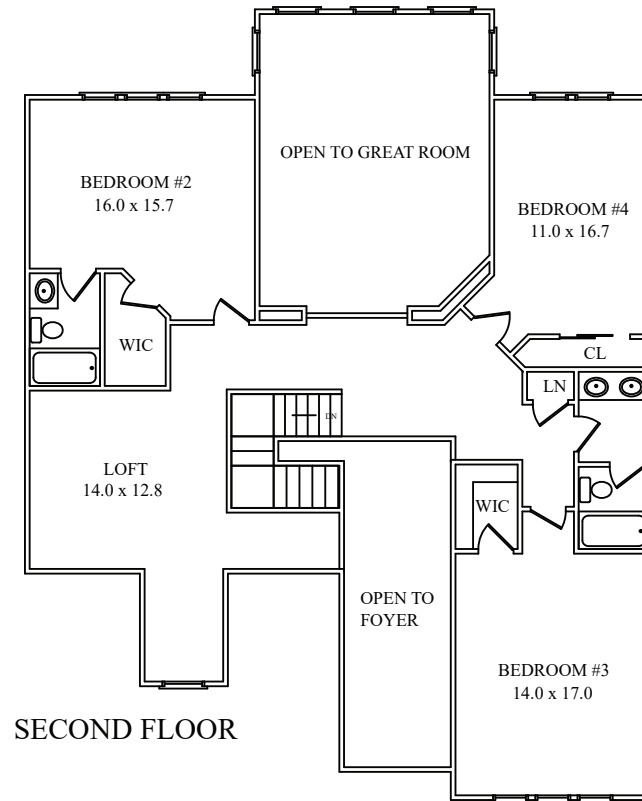

THE FLOOR PLAN

35 Baxter Lane

West Orange, New Jersey

NOT TO SCALE - This floor plan is provided for illustration purposes only.
 Room positions and dimensions are approximate and should be independently measured for accuracy.