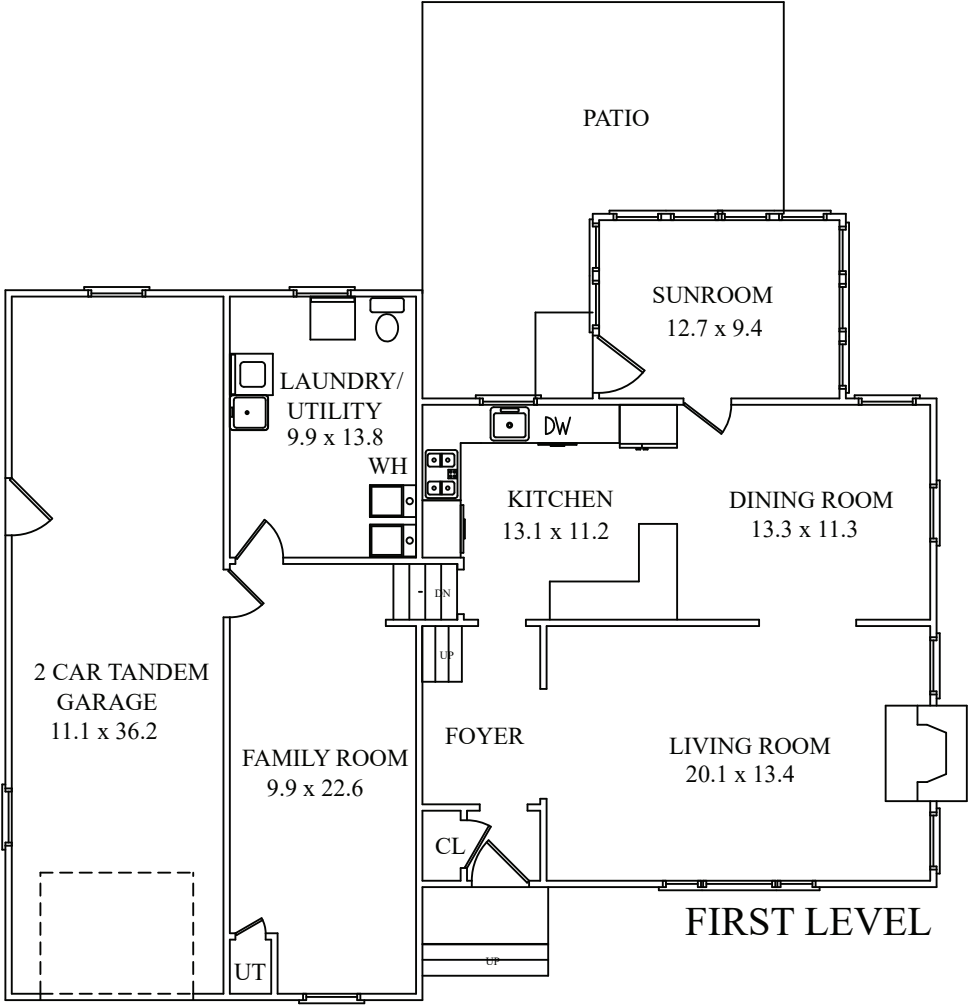

THE FLOOR PLAN

65 West Montrose Avenue
 South Orange, New Jersey

GROUND LEVEL

FIRST LEVEL

SECOND LEVEL

THIRD LEVEL

NOT TO SCALE - This floor plan is provided for illustration purposes only.
 Room positions and dimensions are approximate and should be independently measured for accuracy.