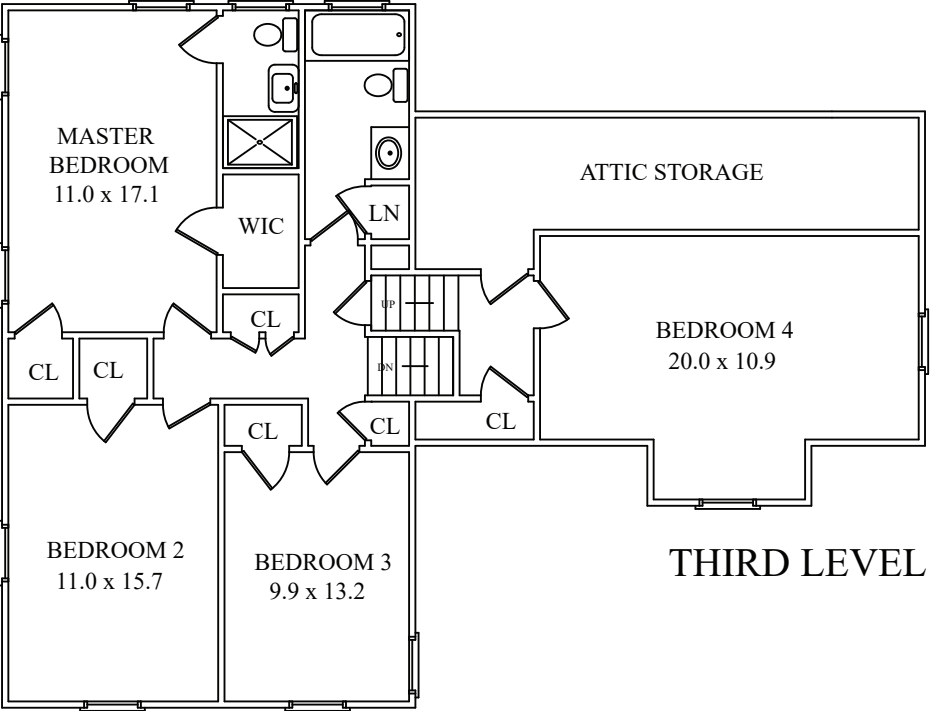

THE FLOOR PLAN

65 West Montrose Avenue
 South Orange, New Jersey

GROUND LEVEL

FIRST LEVEL

SECOND LEVEL

THIRD LEVEL

NOT TO SCALE - This floor plan is provided for illustration purposes only.
 Room positions and dimensions are approximate and should be independently measured for accuracy.