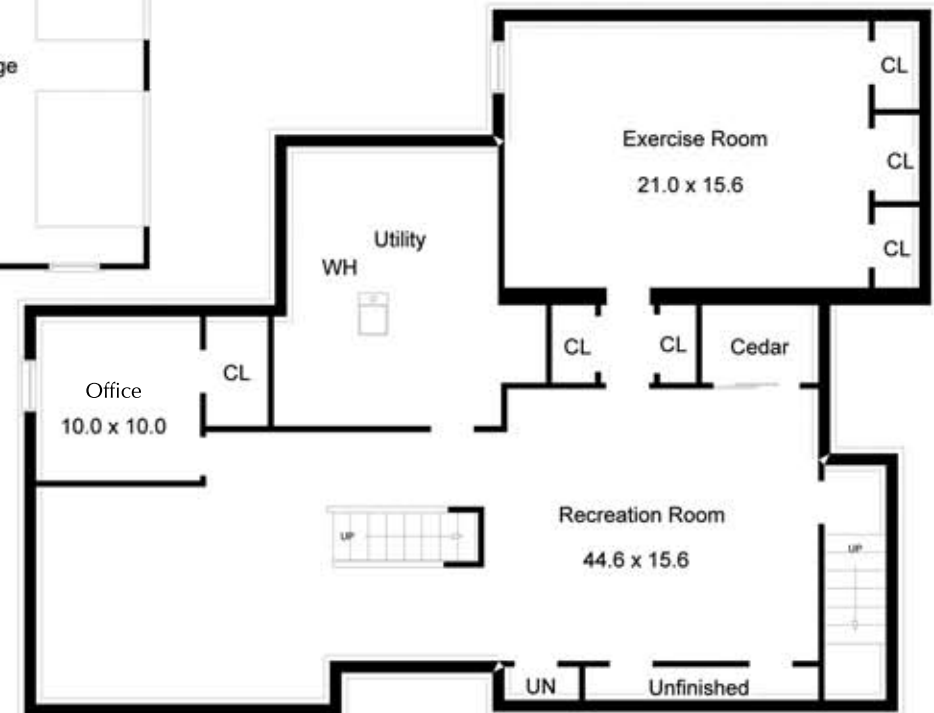

# THE FLOOR PLAN

81 Shrewsbury Drive  
Livingston, New Jersey

NOT TO SCALE - This floor plan is provided for illustration purposes only.  
Room positions and dimensions are approximate and should be independently measured for accuracy.