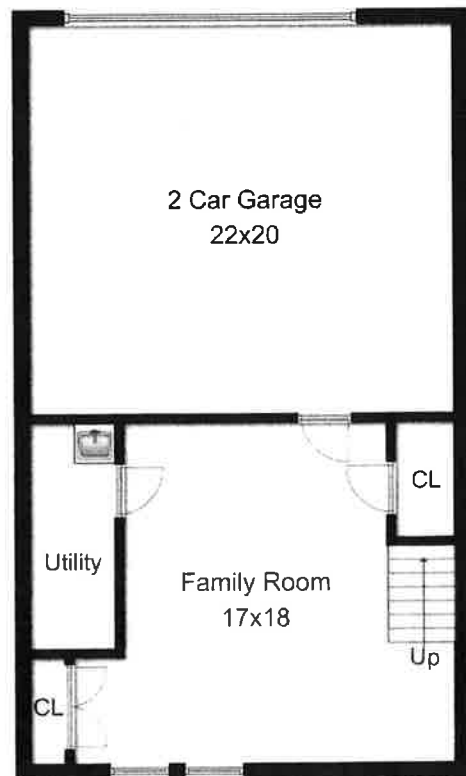

First Floor

Second Floor

Third Floor

Ground Floor

www.seetheproperty.com/120342

Listing price: \$995,000

Diane Terry
Keller Williams Realty

488 Springfield Avenue
Summit NJ 07901
Business Phone: 908-273-2991
Mobile Phone: 908-347-8757
Fax: 908-273-2996
Email: dktsummit@aol.com
dianeterryhomes.com

First Floor

Second Floor

Third Floor

Ground Floor

Tour and Content Copyright © 2004-2013. This floor plan illustration is an approximation of existing structures and features and is provided for convenience only with the permission of the seller. All measurements are approximate and not guaranteed to be exact or to scale. Buyer should confirm measurements using their own sources.