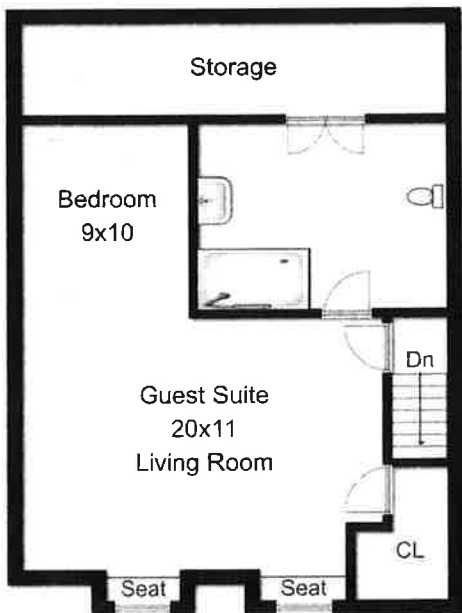

First Floor

Second Floor

Third Floor

Ground Floor

www.seetheproperty.com/120342

Listing price: \$995,000

Diane Terry
Keller Williams Realty

488 Springfield Avenue
Summit NJ 07901
Business Phone: 908-273-2991
Mobile Phone: 908-347-8757
Fax: 908-273-2996
Email: dktsummit@aol.com
dianeterryhomes.com

First Floor

Second Floor

Third Floor

Ground Floor

Tour and Content Copyright © 2004-2013. This floor plan illustration is an approximation of existing structures and features and is provided for convenience only with the permission of the seller. All measurements are approximate and not guaranteed to be exact or to scale. Buyer should confirm measurements using their own sources.