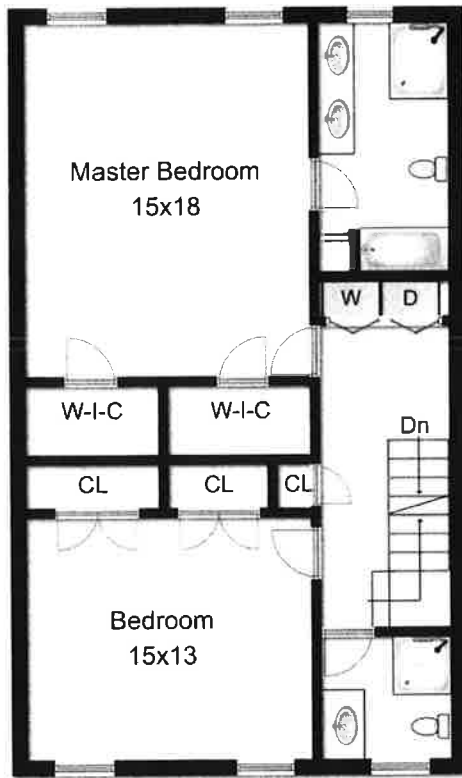

First Floor

Second Floor

Third Floor

Ground Floor

www.seetheproperty.com/120342

Listing price: \$995,000

Diane Terry
Keller Williams Realty

488 Springfield Avenue
Summit NJ 07901
Business Phone: 908-273-2991
Mobile Phone: 908-347-8757
Fax: 908-273-2996
Email: dktsummit@aol.com
dianeterryhomes.com

First Floor

Second Floor

Third Floor

Ground Floor

Tour and Content Copyright © 2004-2013. This floor plan illustration is an approximation of existing structures and features and is provided for convenience only with the permission of the seller. All measurements are approximate and not guaranteed to be exact or to scale. Buyer should confirm measurements using their own sources.