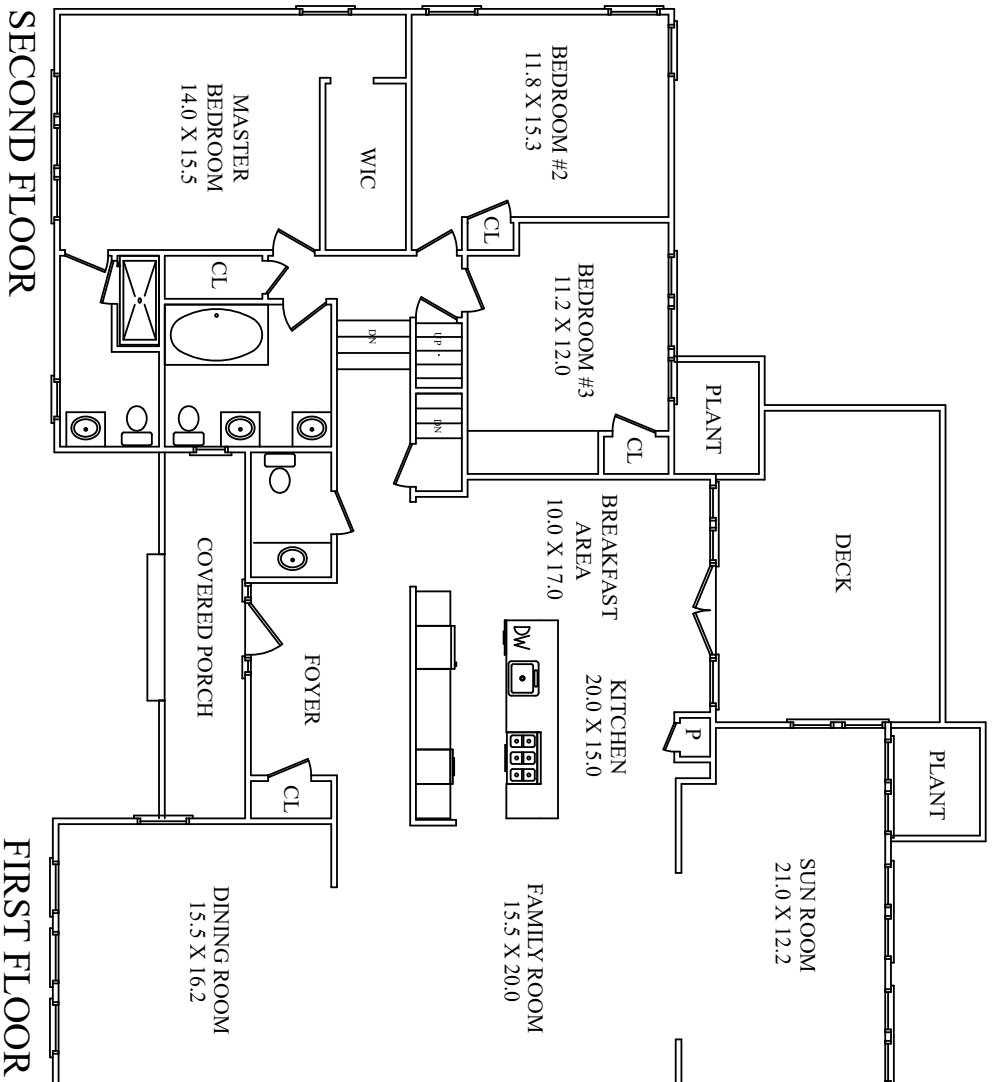

THE FLOOR PLAN

16 hart Drive North

South Orange, New Jersey

NOT TO SCALE - This floor plan is provided for illustration purposes only.
 Room positions and dimensions are approximate and should be independently measured for accuracy.