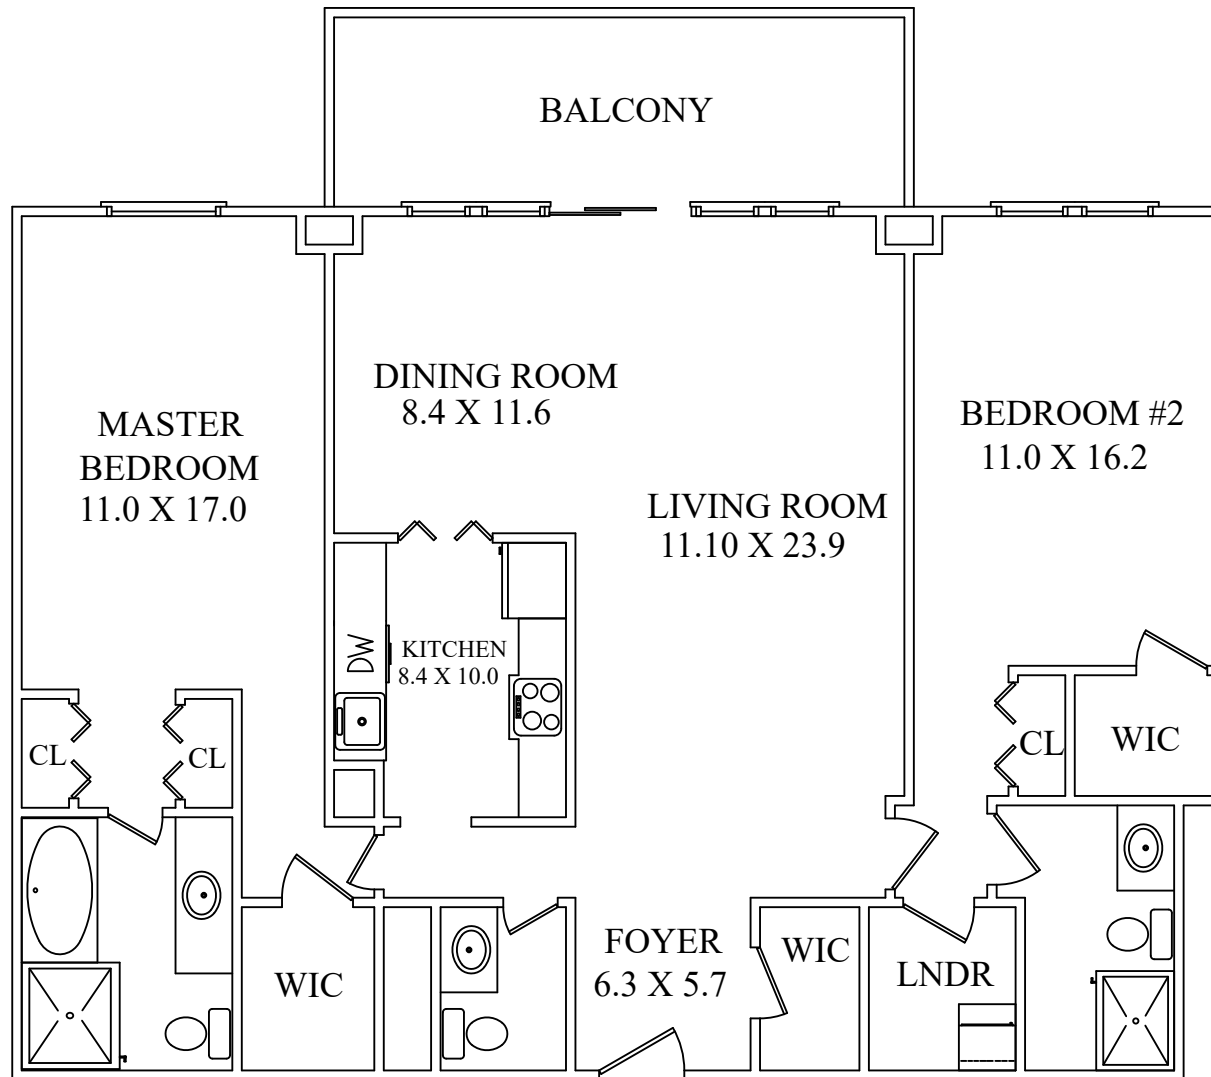

THE FLOOR PLAN
609 West South Orange Avenue, Unit 4Q
South Orange, New Jersey

609 WEST SOUTH ORANGE AVENUE, UNIT 4Q

NOT TO SCALE - This floor plan is provided for illustration purposes only.
Room positions and dimensions are approximate and should be independently measured for accuracy