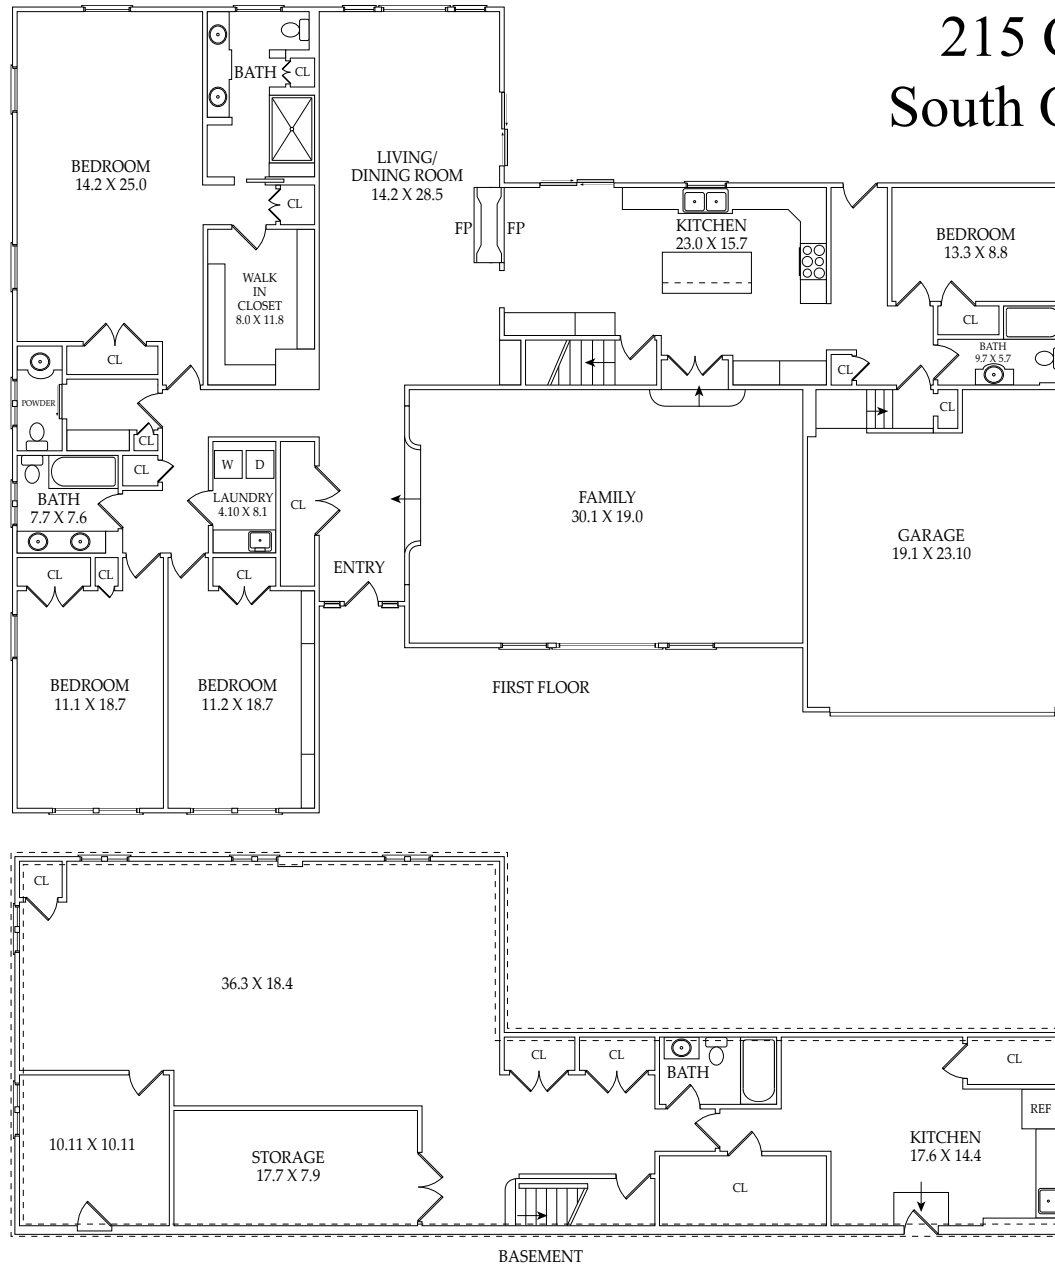

THE FLOOR PLAN

215 Crestwood Drive
South Orange, NJ, 07079

NOT TO SCALE - This floor plan is provided for illustration purposes only.
Room positions and dimensions are approximate and should be independently measured for accuracy