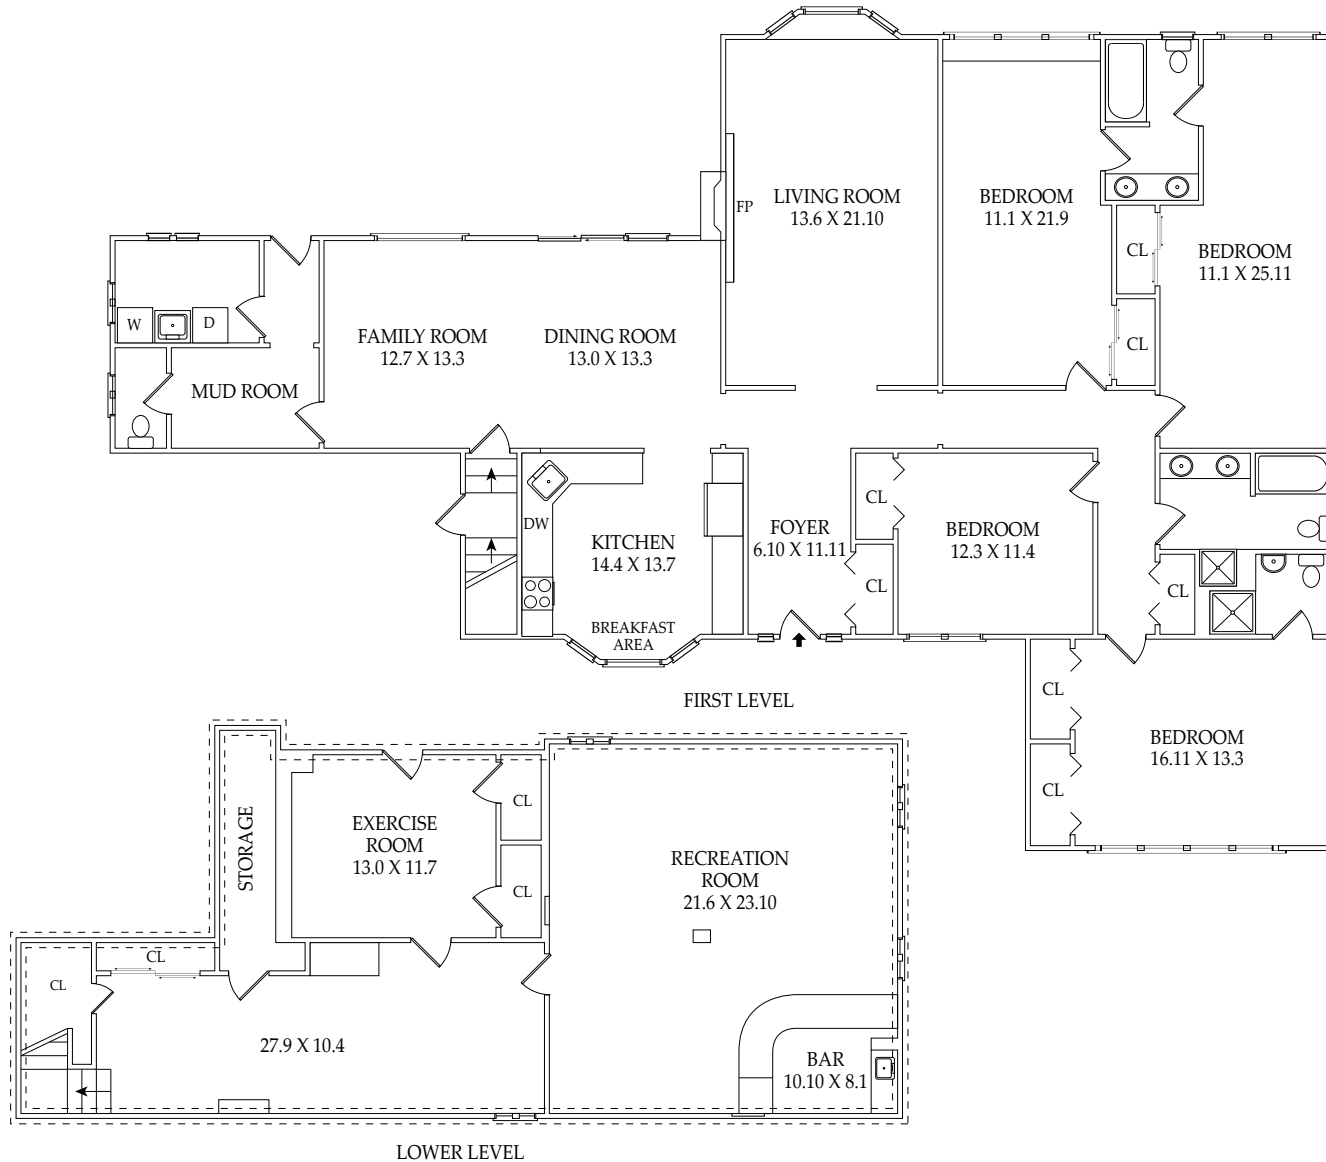

THE FLOOR PLAN

62 Deepdale Drive
Berkeley Heights, NJ 07922

NOT TO SCALE - This floor plan is provided for illustration purposes only.
Room positions and dimensions are approximate and should be independently measured for accuracy