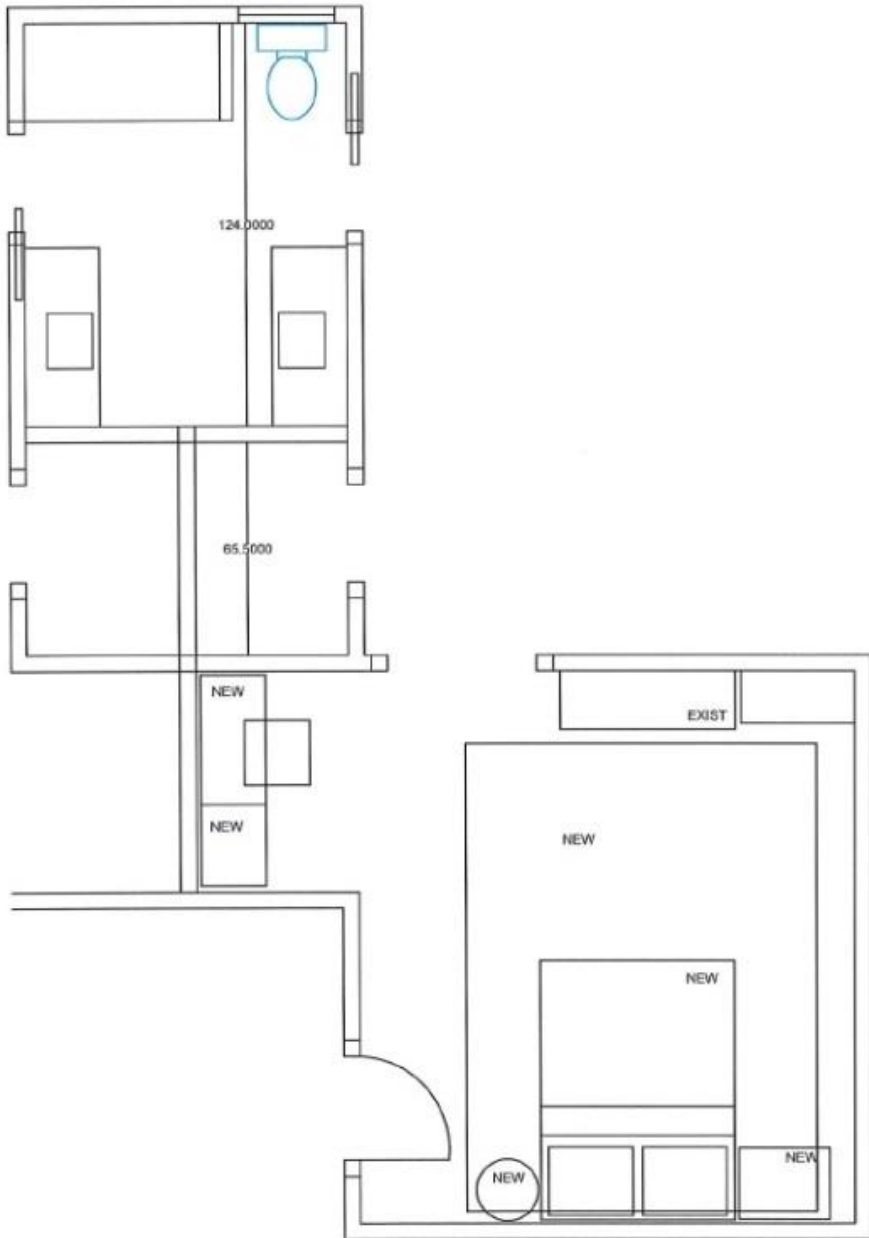

BATH 2 AND
BEDROOM
RENOVATION
SEPTEMBER 12, 2019