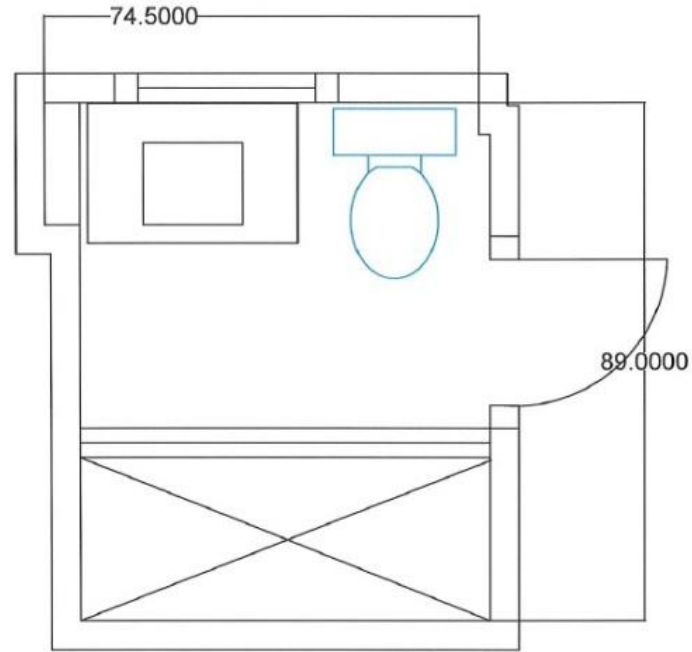

MASTER BATH
RENOVATION
FEBRUARY 12, 2019
REUSE EXISTING
DOORS
FLIP SWING OF DOOR
INTO BATHROOM

BATH
 RENOVATION
 SEPTEMBER, 2019
 REMOVAL OF CURRENT TUB AND MAKE
 SHOWER ONLY, ASSUMING WALL WAS PACKED
 IN FOR TUB SO WE WILL GAIN SPACE
 PACK OUT NICHE LEFT OF WINDOW, CAN WE
 DO A BUILTIN IN MED CABINET.

Dimensions: Height: 16"

Width: 5"

Extension: 9"

Backplate: 4.5" Round

Socket: E12 Candelabra

Wattage: 40 C

Bath-1

Item: Steele Brass Mirror

Quantity: 1.00

Unit: Each

Unit Price: 540.00

Total Price: 540.00

Description: Dimensions: 30" x 40" x 2"

Inner Dimensions: 29.1/2" x 39.1/2"

Bath-2

Item: Steele Brass Mirror

Quantity: 2.00

Unit: Each

Unit Price: 540.00

Total Price: 1,080.00

Description: Dimensions: 30" x 40" x 2"

Inner Dimensions: 29.1/2" x 39.1/2"