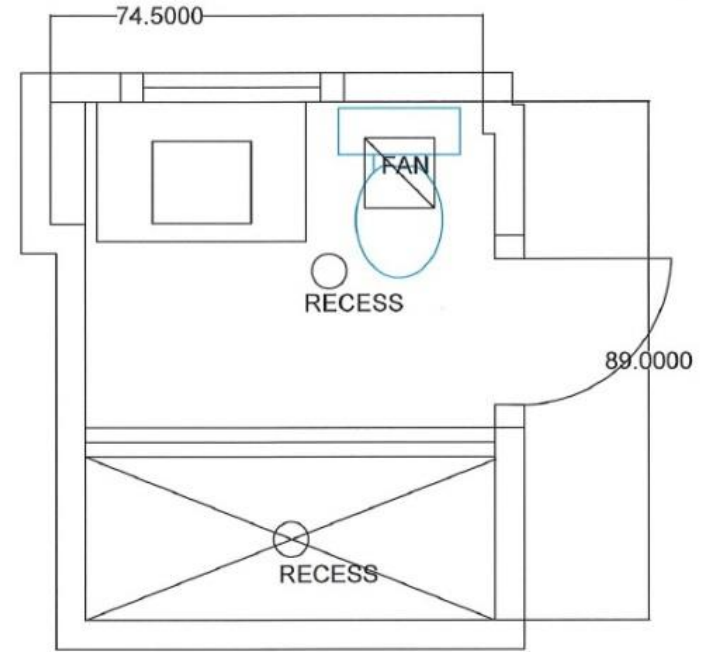

MASTER BATH
RENOVATION
FEBRUARY 12, 2019
REUSE EXISTING
DOORS
FLIP SWING OF DOOR
INTO BATHROOM

BATH
 RENOVATION
 SEPTEMBER, 2019
 REMOVAL OF CURRENT TUB AND MAKE
 SHOWER ONLY, ASSUMING WALL WAS PACKED
 IN FOR TUB SO WE WILL GAIN SPACE
 PACK OUT NICHE LEFT OF WINDOW, CAN WE
 DO A BUILTIN IN MED CABINET.

Dimensions: Height: 16"

Width: 5"

Extension: 9"

Backplate: 4.5" Round

Socket: E12 Candelabra

Wattage: 40 C

Bath-1

Item: Steele Brass Mirror

Quantity: 1.00

Unit: Each

Unit Price: 540.00

Total Price: 540.00

Description: Dimensions: 30" x 40" x 2"

Inner Dimensions: 29.1/2" x 39.1/2"

Bath-2

Item: Steele Brass Mirror

Quantity: 2.00

Unit: Each

Unit Price: 540.00

Total Price: 1,080.00

Description: Dimensions: 30" x 40" x 2"

Inner Dimensions: 29.1/2" x 39.1/2"