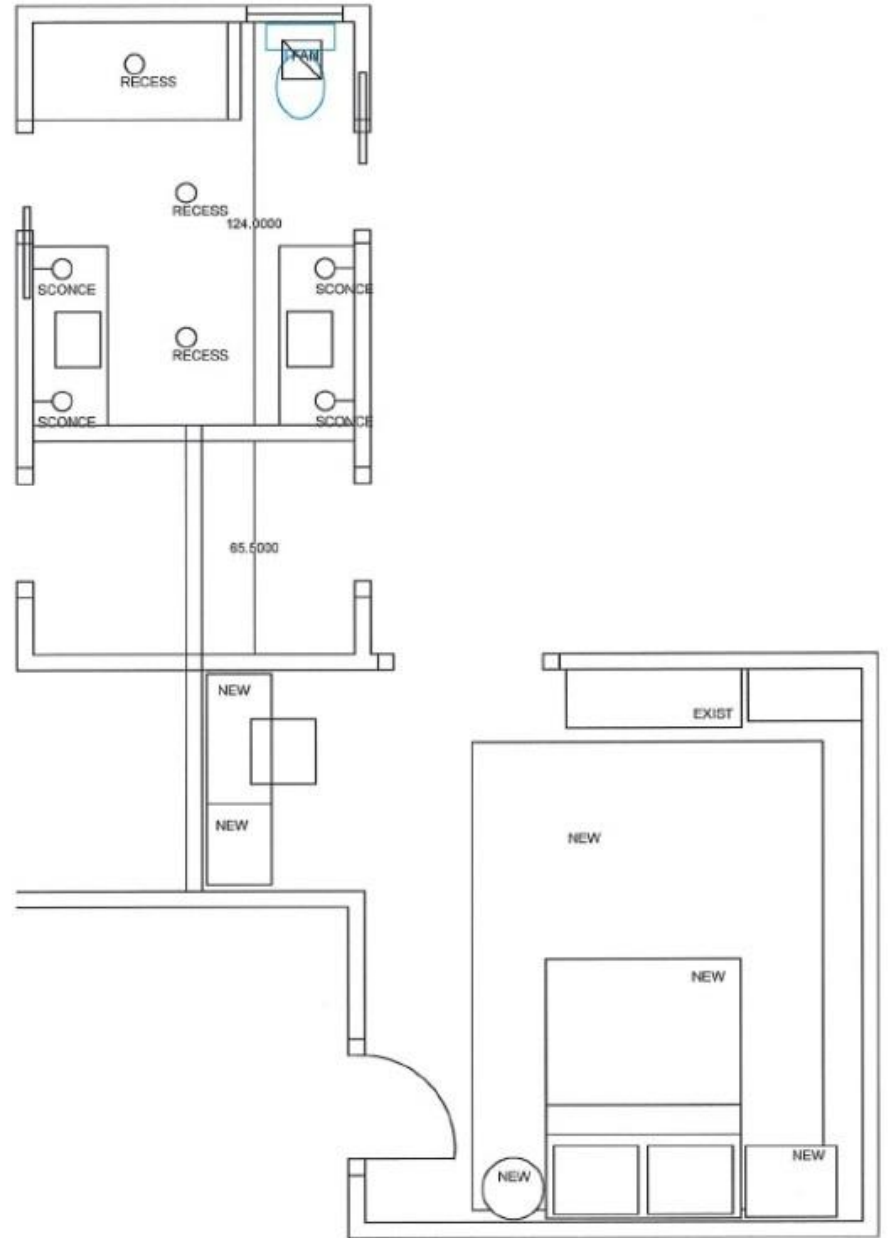

BATH 2 AND
BEDROOM
RENOVATION
SEPTEMBER 12, 2019