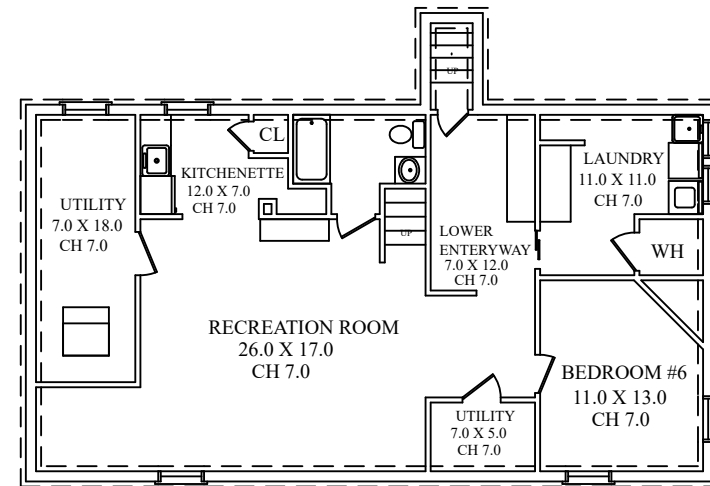

THE FLOOR PLAN

381 Grove Road

South Orange, New Jersey

NOT TO SCALE - This floor plan is provided for illustration purposes only.
 Room positions and dimensions are approximate and should be independently measured for accuracy