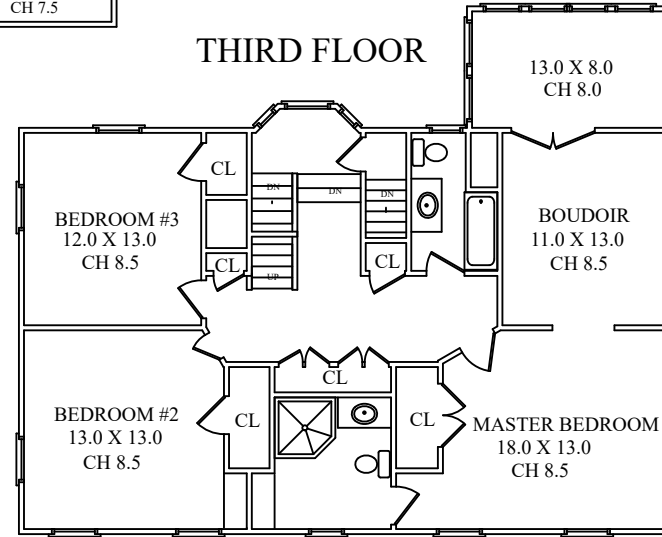

THE FLOOR PLAN

381 Grove Road

South Orange, New Jersey

NOT TO SCALE - This floor plan is provided for illustration purposes only.
 Room positions and dimensions are approximate and should be independently measured for accuracy