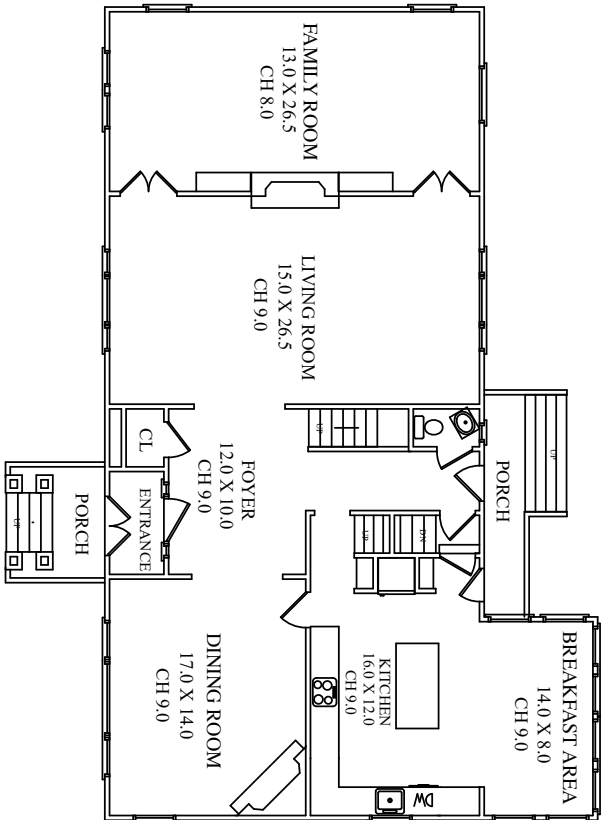

THE FLOOR PLAN

381 Grove Road

South Orange, New Jersey

NOT TO SCALE - This floor plan is provided for illustration purposes only.
 Room positions and dimensions are approximate and should be independently measured for accuracy