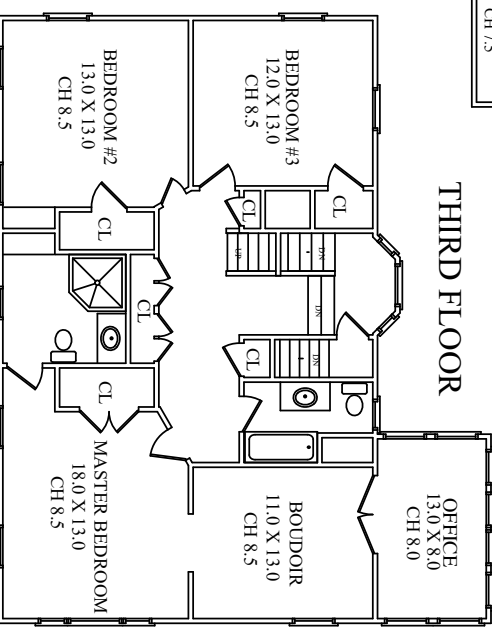

THE FLOOR PLAN

381 Grove Road

South Orange, New Jersey

NOT TO SCALE - This floor plan is provided for illustration purposes only.
 Room positions and dimensions are approximate and should be independently measured for accuracy