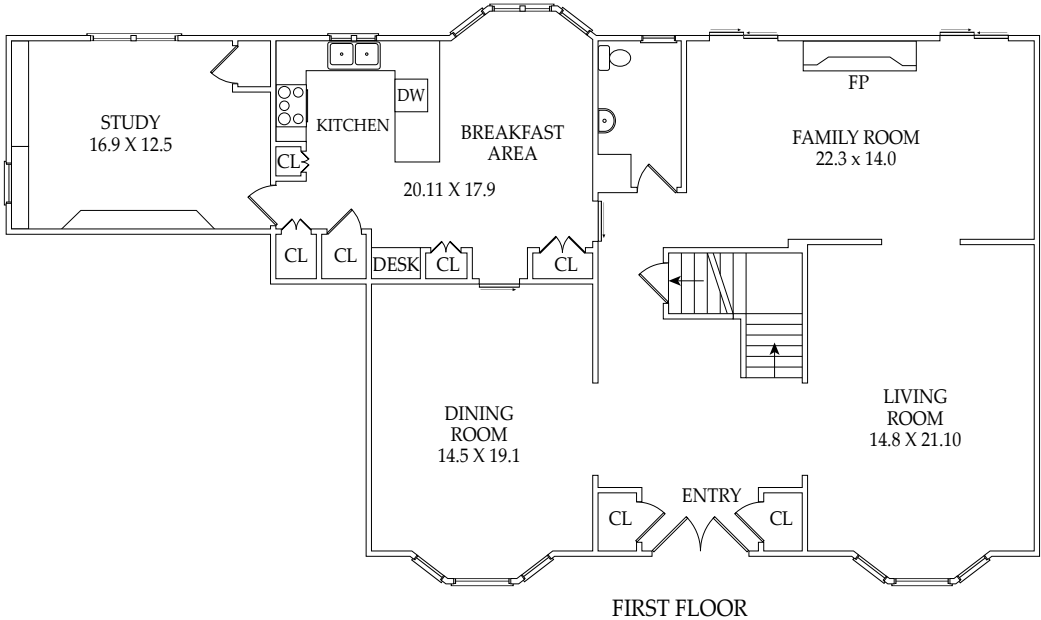

# THE FLOOR PLAN

39 Scarsdale Drive  
Livingston, NJ 07039

NOT TO SCALE - This floor plan is provided for illustration purposes only.  
Room positions and dimensions are approximate and should be independently measured for accuracy