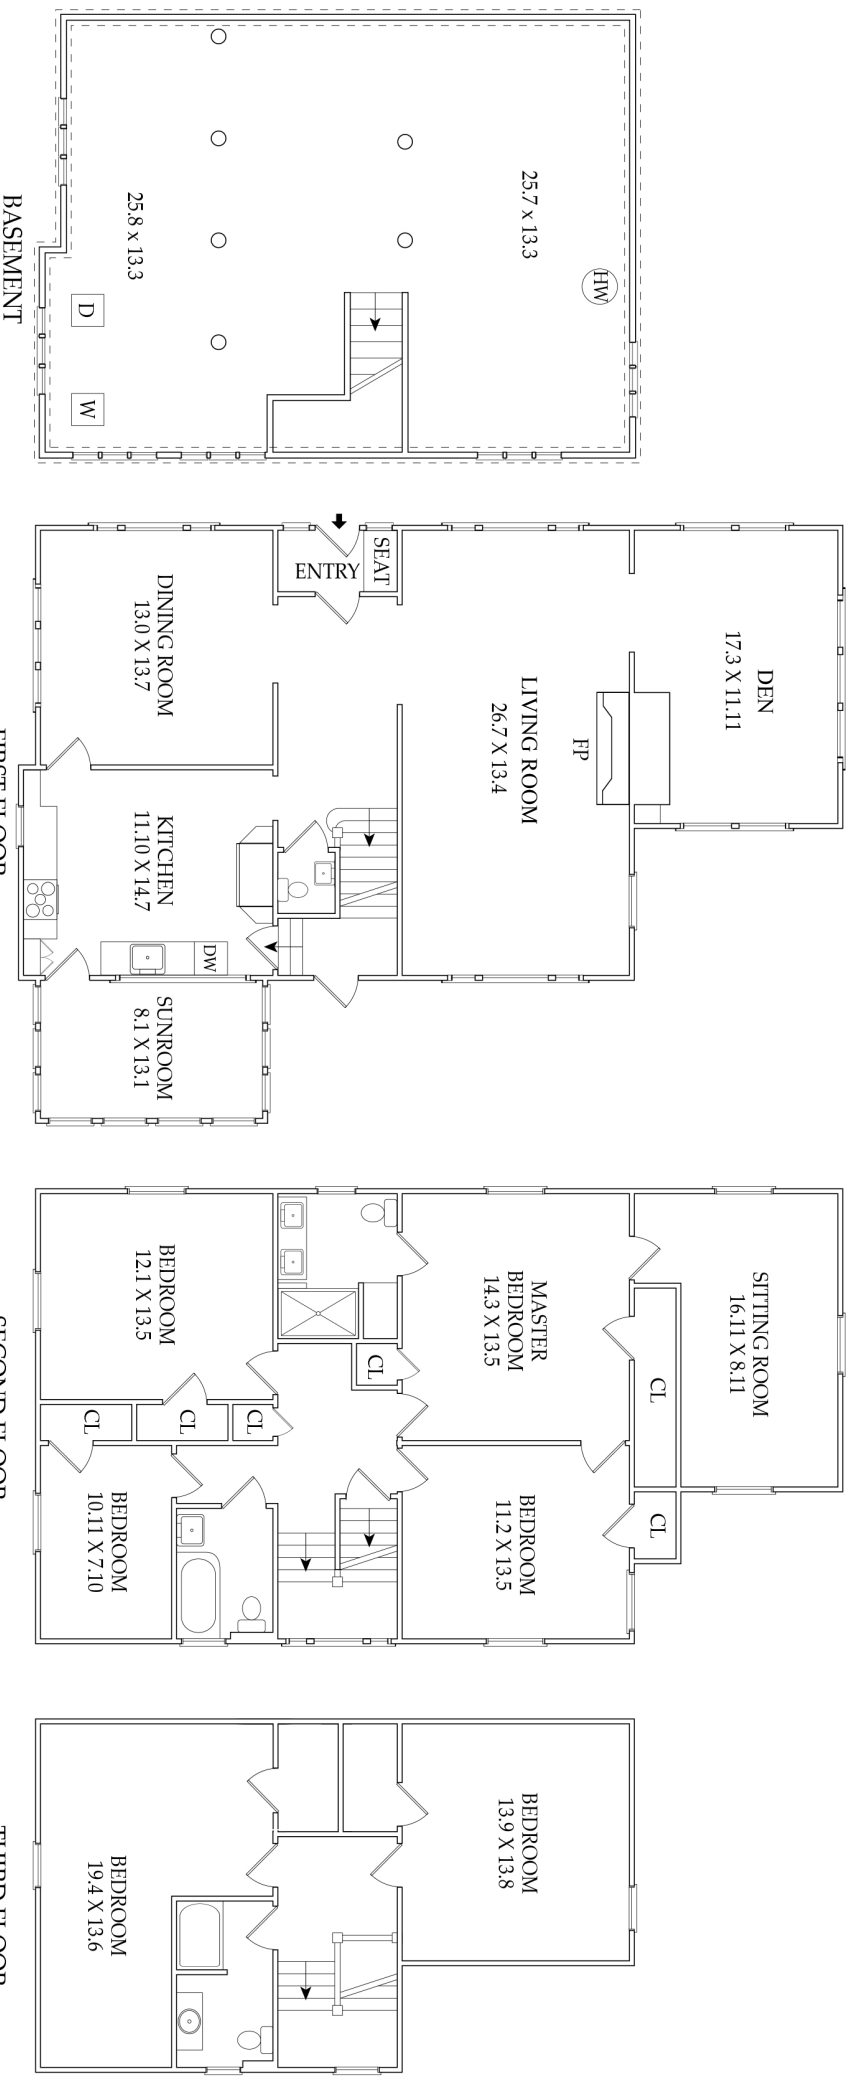

THE FLOOR PLAN

345 Prospect Street
 South Orange, NJ, 07079

NOT TO SCALE - This floor plan is provided for illustration purposes only.
 Room positions and dimensions are approximate and should be independently measured for accuracy