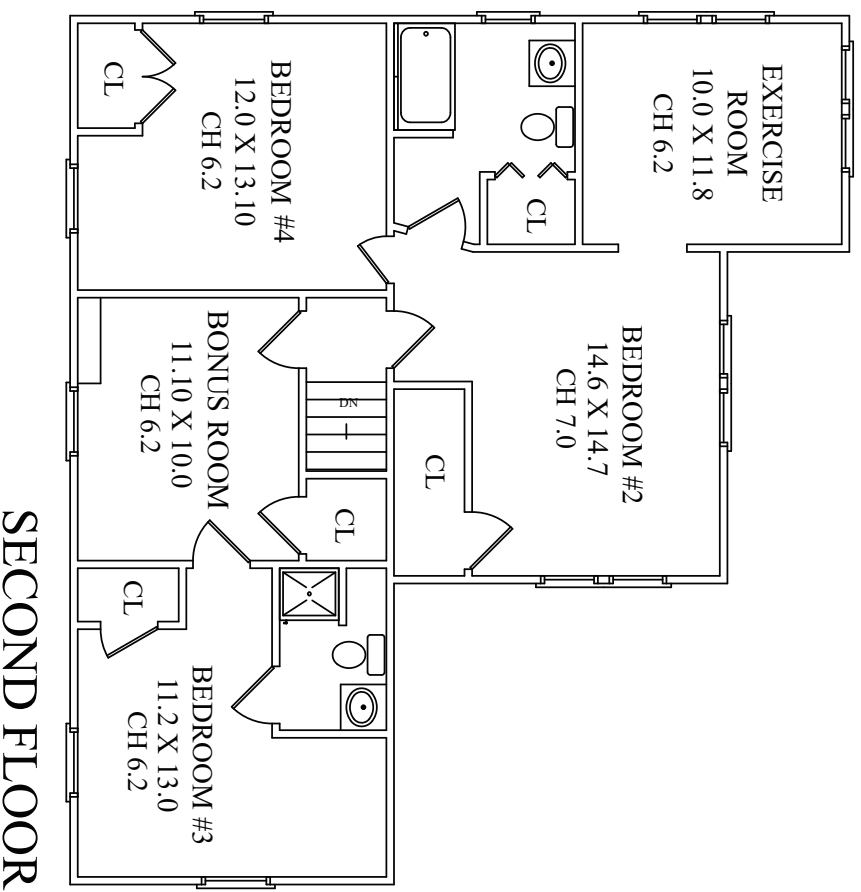

THE FLOOR PLAN

292 Maple Street

New Providence, New Jersey

NOT TO SCALE - This floor plan is provided for illustration purposes only.
 Room positions and dimensions are approximate and should be independently measured for accuracy