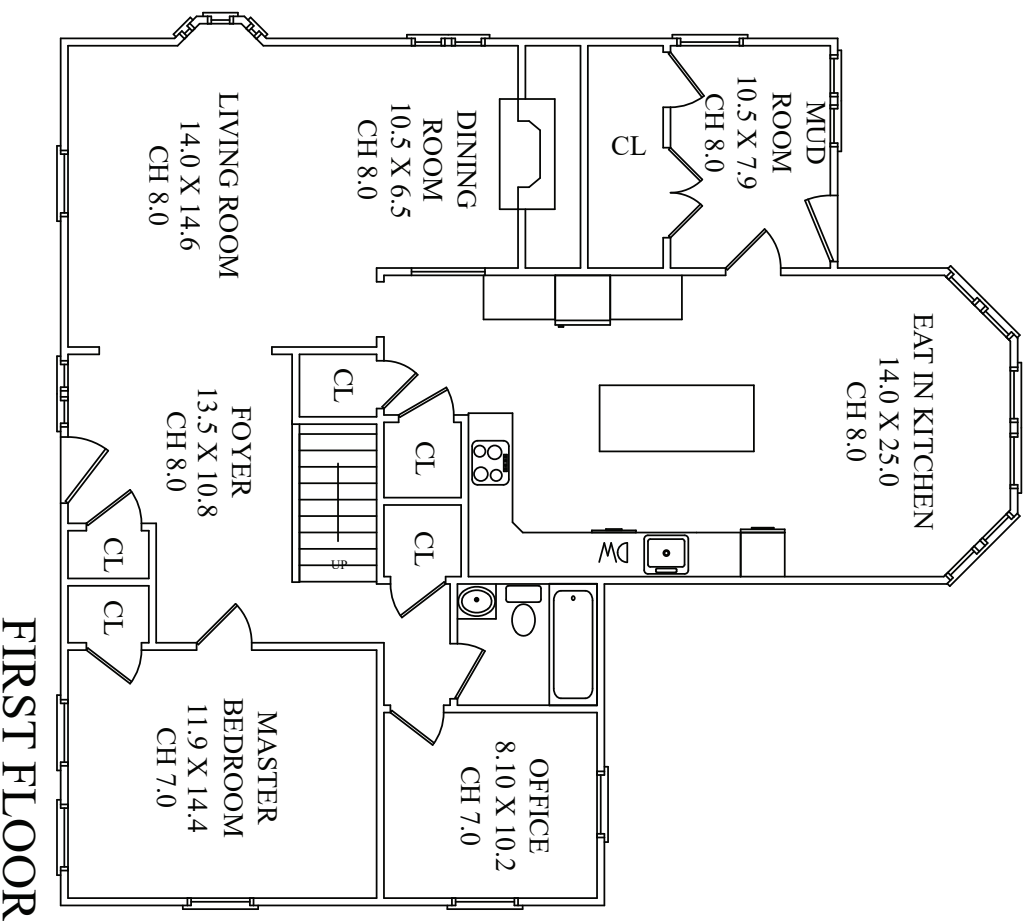

THE FLOOR PLAN

292 Maple Street

New Providence, New Jersey

NOT TO SCALE - This floor plan is provided for illustration purposes only.
 Room positions and dimensions are approximate and should be independently measured for accuracy