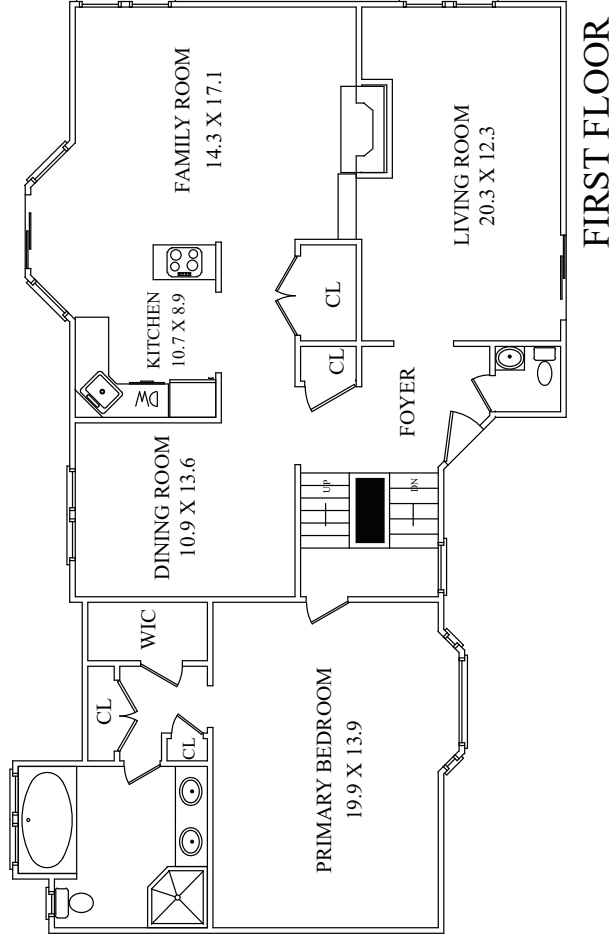

THE FLOOR PLAN

140 Clarken Drive

West Orange, New Jersey

NOT TO SCALE - This floor plan is provided for illustration purposes only. Room positions and dimensions are approximate and should be independently measured for accuracy.