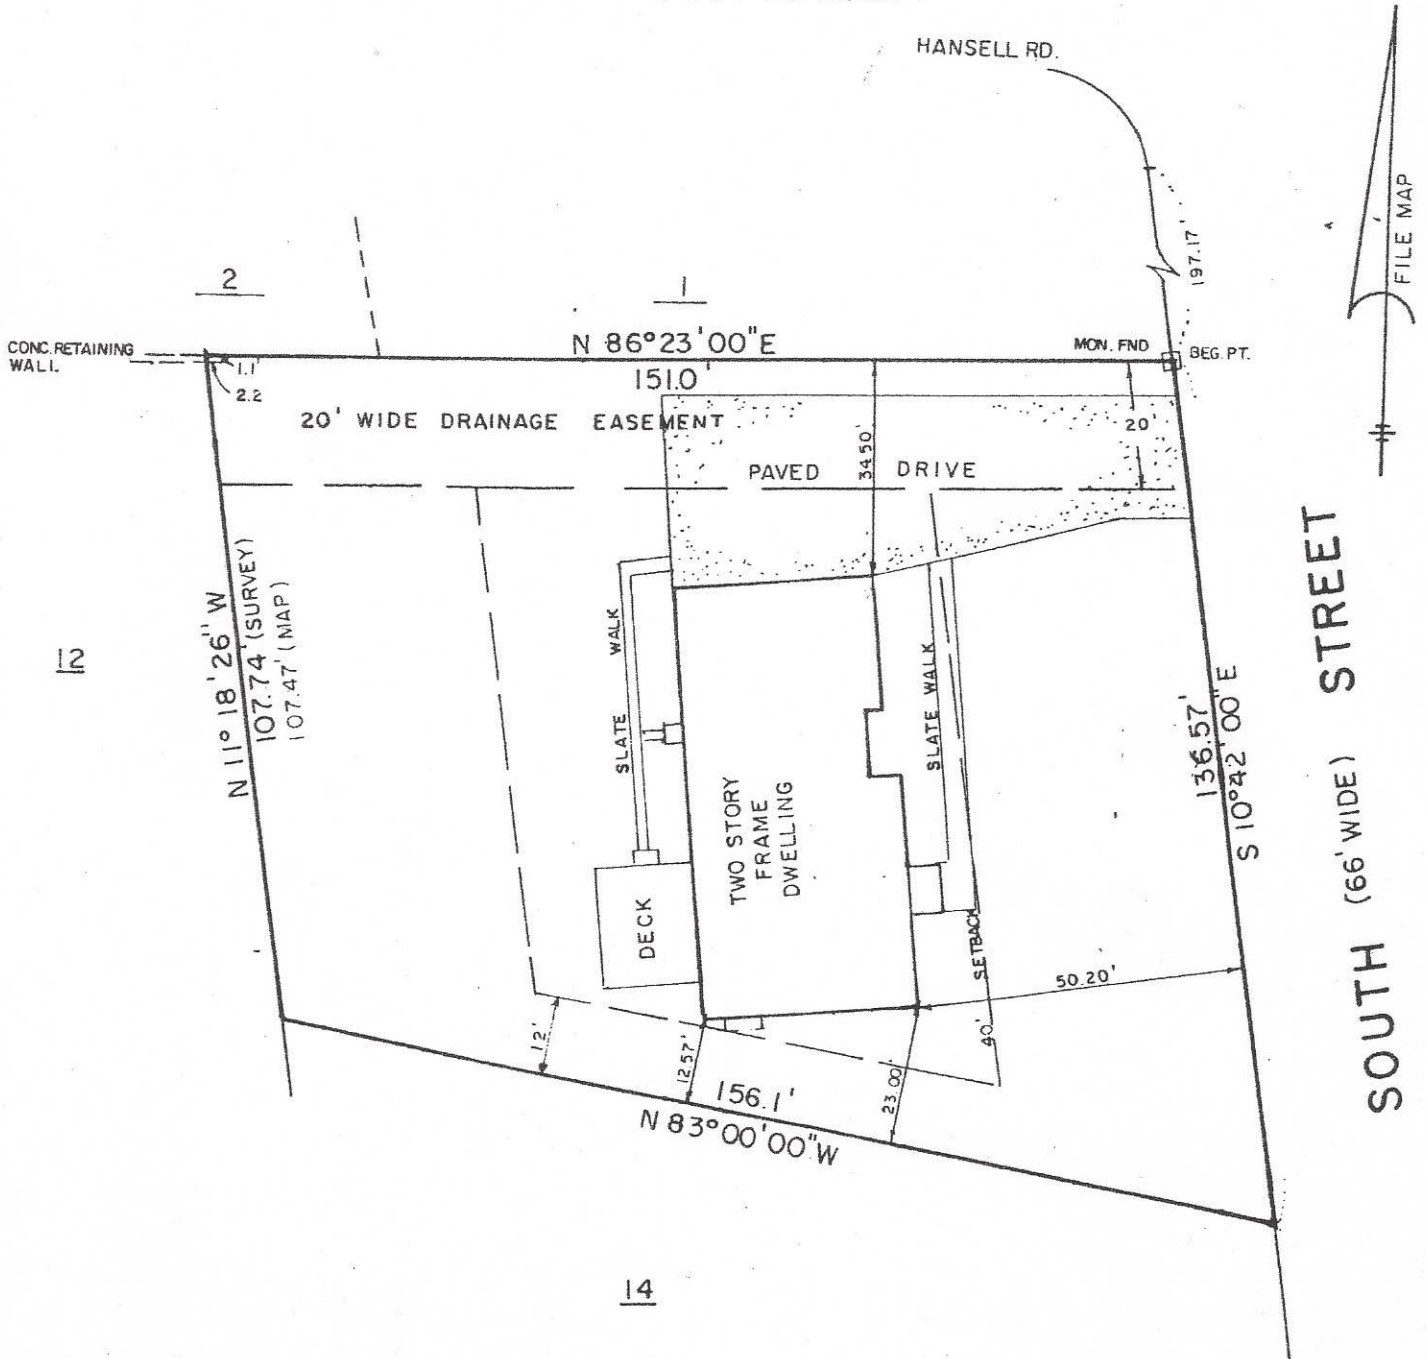

SURVEY MAP
 IN
BOROUGH OF NEW PROVIDENCE, UNION COUNTY, NEW JERSEY
 OF
BLOCK 334 LOT 15

OCTOBER 1, 1993

SCALE: 1" = 30'

FILE MAP REFERENCE : FINAL MAP OF BLOCK 334 LOTS 13, 14, 15
 DATED: 12/14/85 FILED: 4/9/86 MAP No. 763-F

Waiver of setting corner markers obtained from