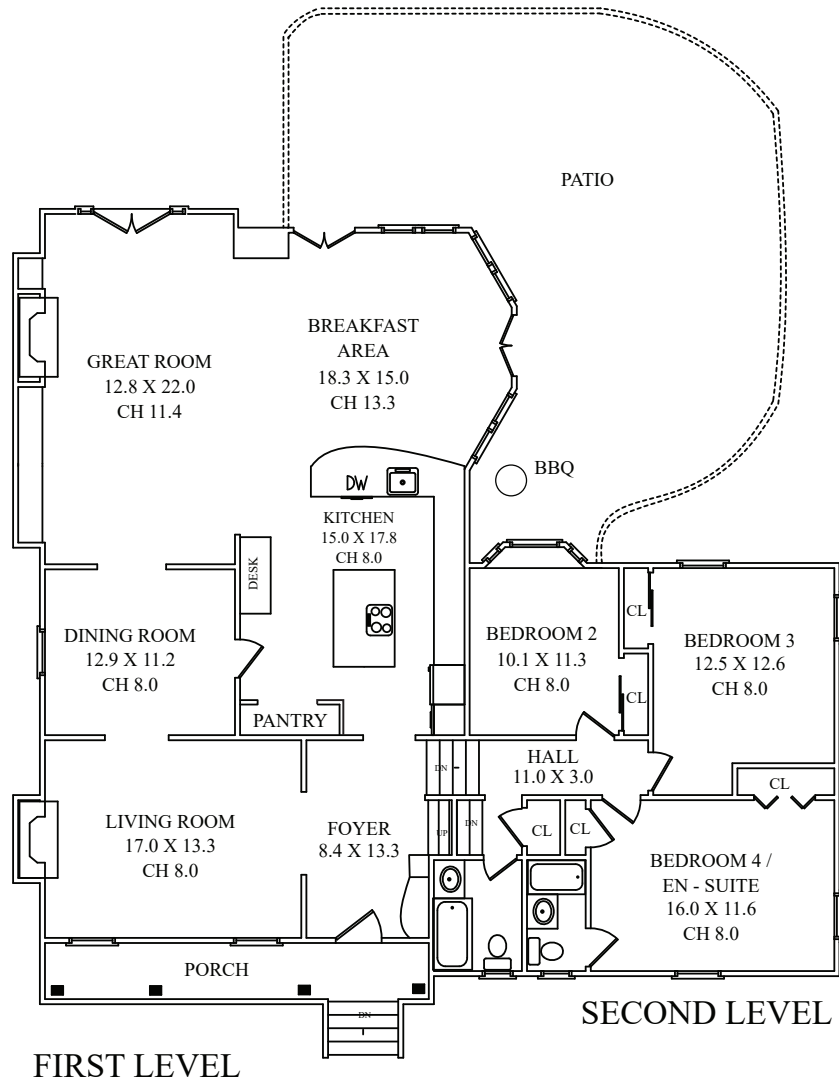

THE FLOOR PLAN

266 Dale Drive

Short Hills, New Jersey

NOT TO SCALE - This floor plan is provided for illustration purposes only.
 Room positions and dimensions are approximate and should be independently measured for accuracy