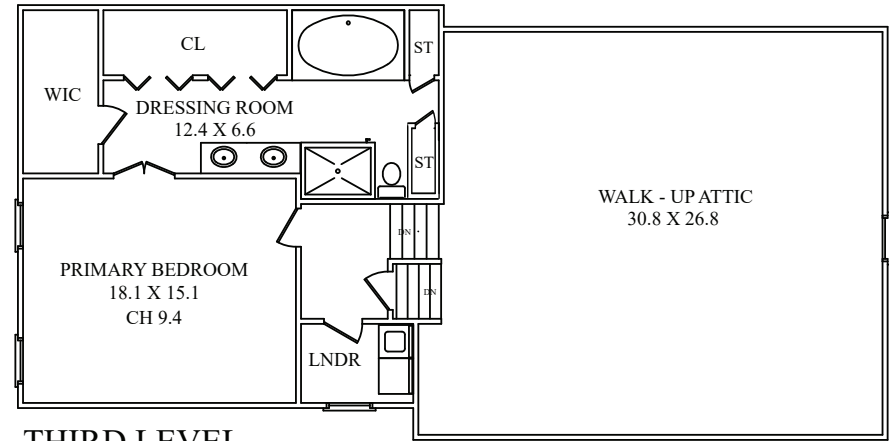

THE FLOOR PLAN

266 Dale Drive

Short Hills, New Jersey

NOT TO SCALE - This floor plan is provided for illustration purposes only.
 Room positions and dimensions are approximate and should be independently measured for accuracy