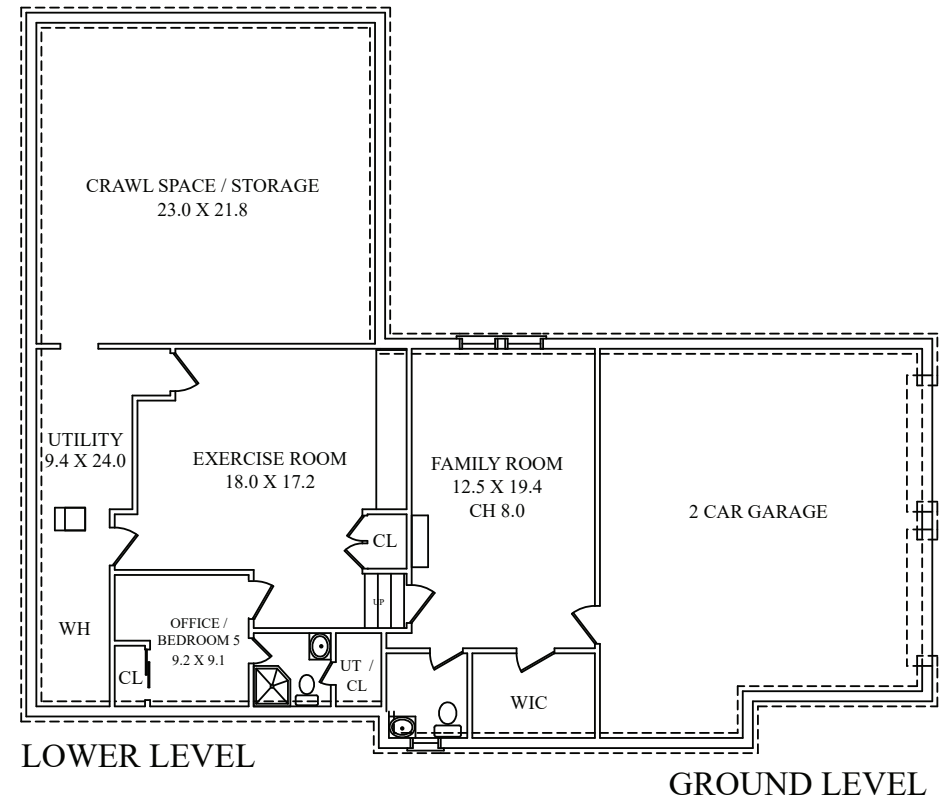

THE FLOOR PLAN

266 Dale Drive

Short Hills, New Jersey

NOT TO SCALE - This floor plan is provided for illustration purposes only.
 Room positions and dimensions are approximate and should be independently measured for accuracy