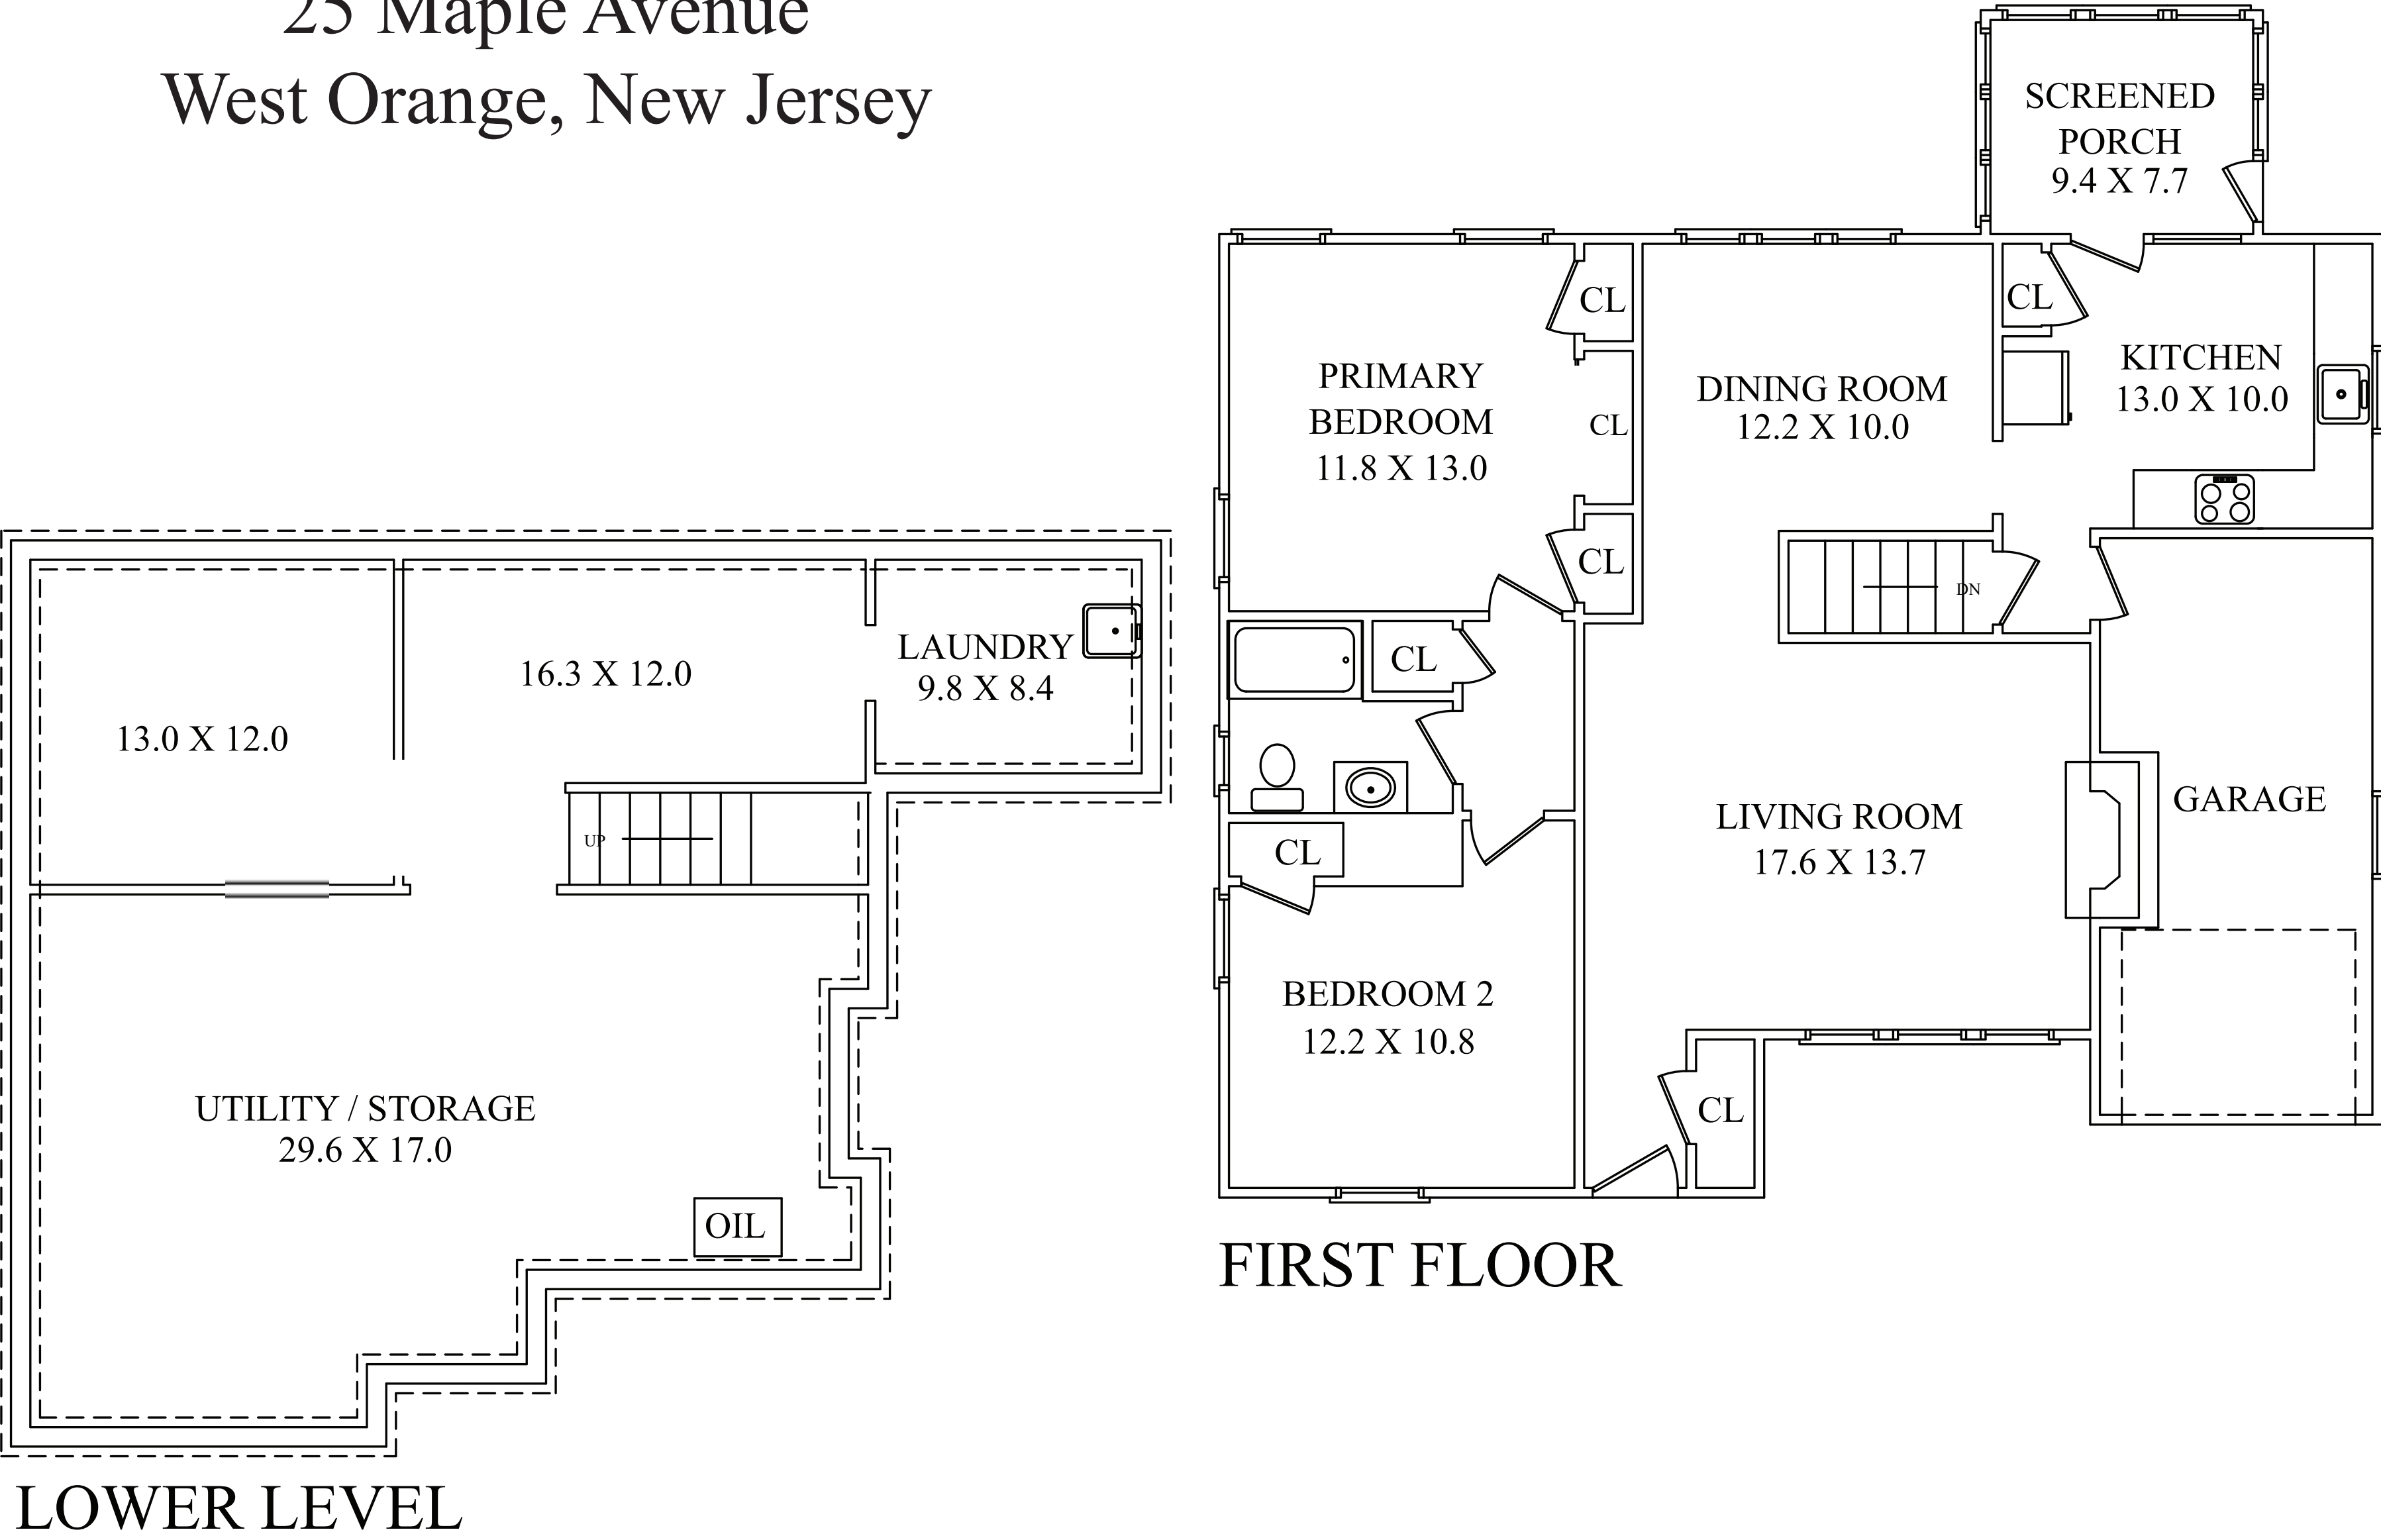

THE FLOOR PLAN
25 Maple Avenue
West Orange, New Jersey

NOT TO SCALE - This floor plan is provided for illustration purposes only.
Room positions and dimensions are approximate and should be independently measured for accuracy