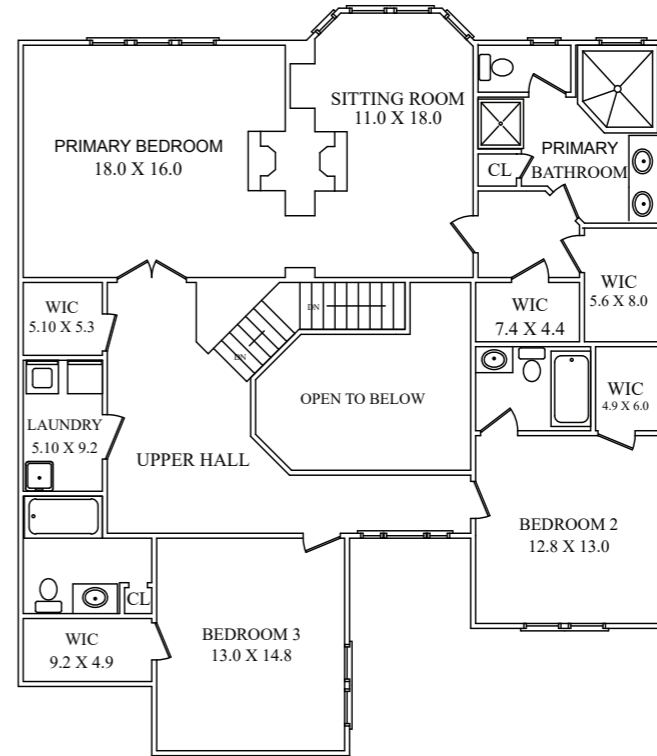

THE FLOOR PLAN

38 Baxter Lane

West Orange, New Jersey

FIRST FLOOR

SECOND FLOOR

LOWER LEVEL

NOT TO SCALE - This floor plan is provided for illustration purposes only.
 Room positions and dimensions are approximate and should be independently measured for accuracy