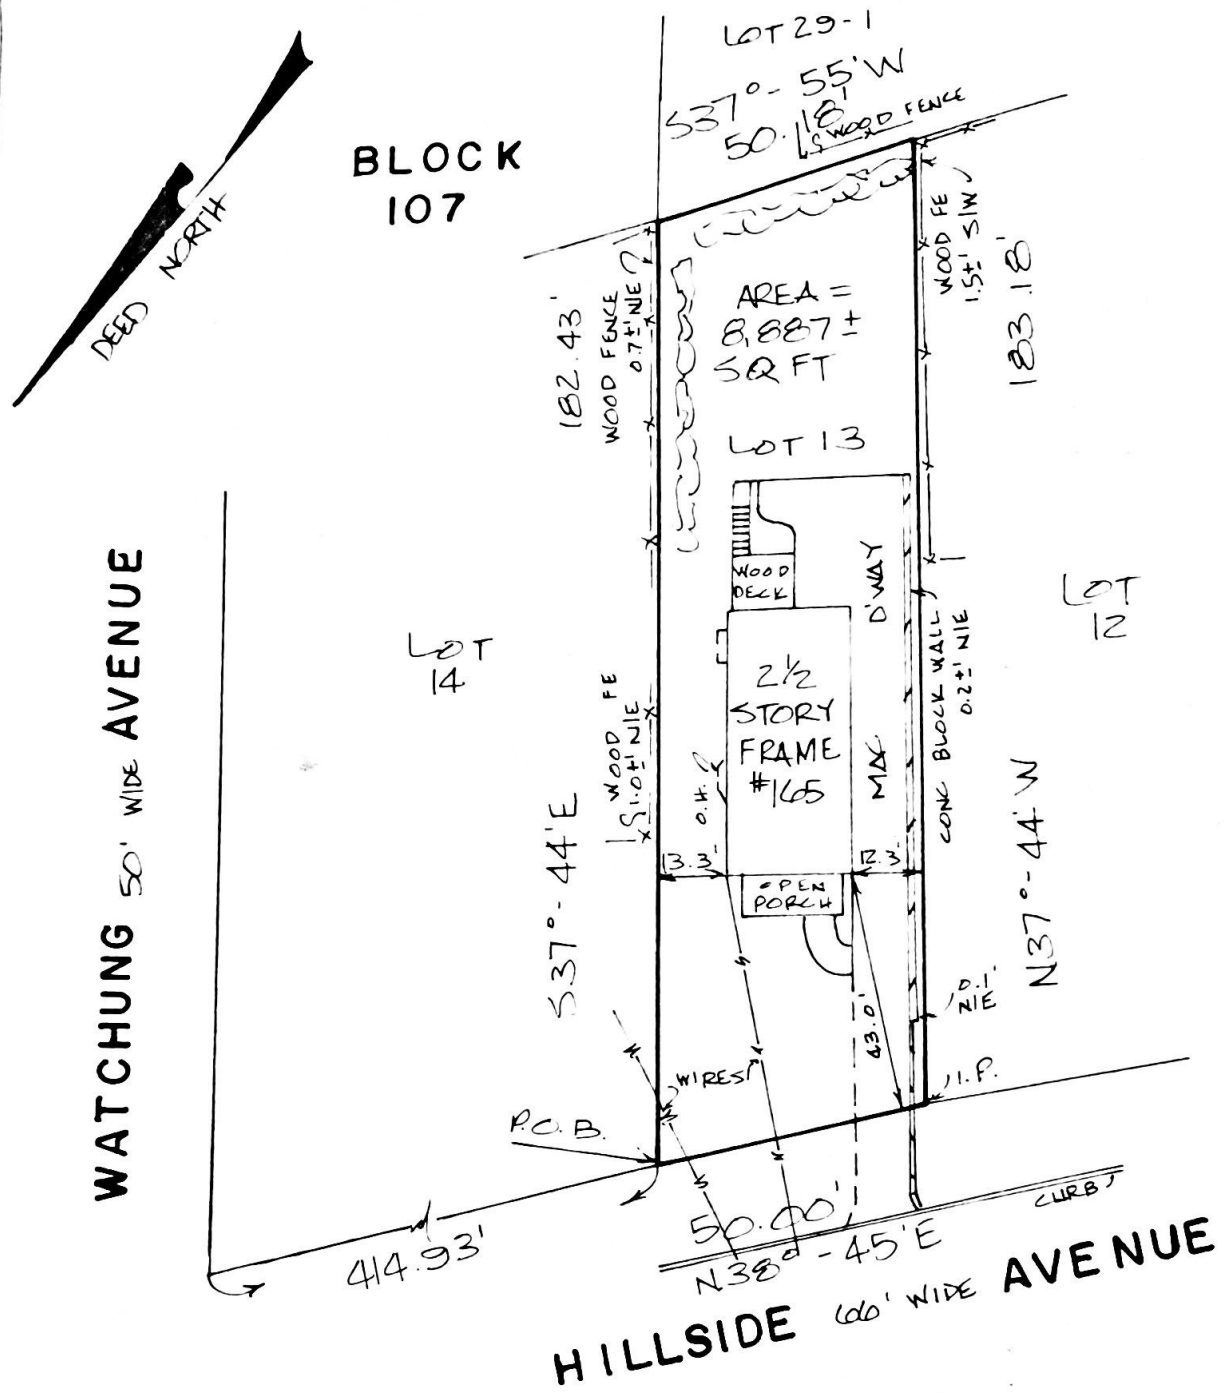

3-14-13

TITLE # MRS-12086-13

All-County Surveying, PC

LAND SURVEYORS

P.O. Box 362, Wayne, New Jersey 07474 • Phone (973) 696-9787 • Fax (973) 696-9197

Date 3-13-13	Scale 1" = 30'	Party GWL	Prepared By DS	Checked By GWL
--------------	----------------	-----------	----------------	----------------

OFFSETS TO BE USED BY SURVEYOR FOR CONSTRUCTION

Property situated in the Borough of Chatham, Morris County New Jersey	LOCATION SURVEY	Land Surveyor
Being Lot 13 in Block 107 on Tax Map		George W. Latus 33106
Map Source TAX ASSESSMENT MAP OF THE BOROUGH OF CHATHAM, MORRIS COUNTY, NEW JERSEY	Certified to LT National Title Services; Old Republic National Title Insurance Company; David B. Owens, Esq.; Peter Tonno & Laura Lacomb; Bank of America, N.A., its successors and assigns, as their interest may appear	