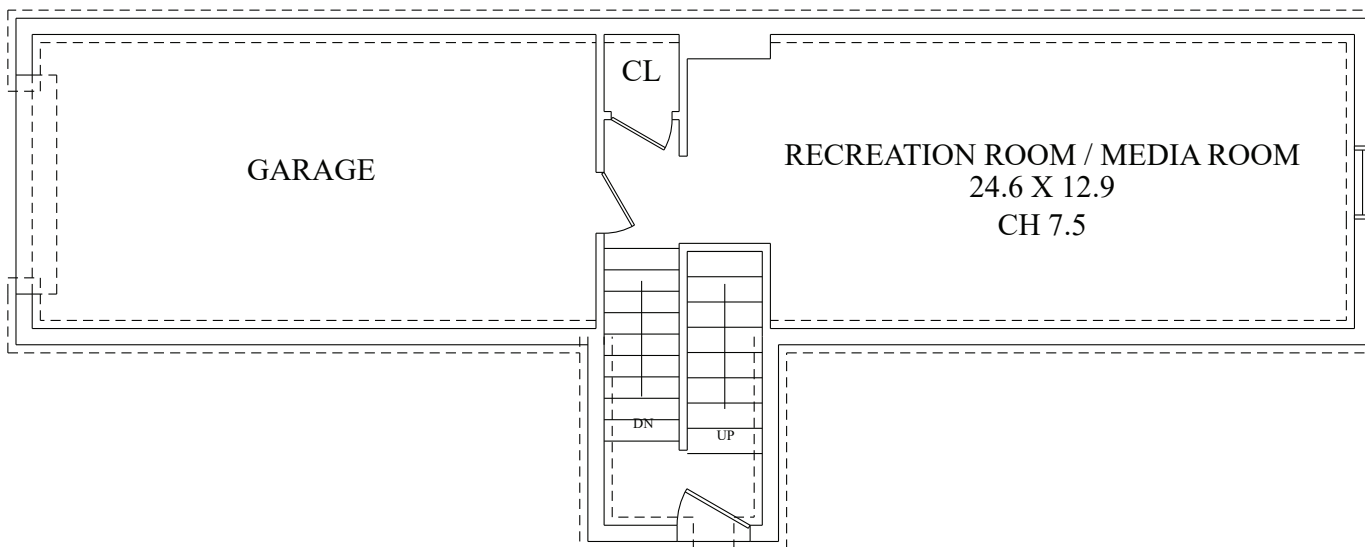

THE FLOOR PLAN

128 Riveredge Drive
Chatham, New Jersey

FIRST FLOOR

LOWER LEVEL

NOT TO SCALE - This floor plan is provided for illustration purposes only.
Room positions and dimensions are approximate and should be independently measured for accuracy