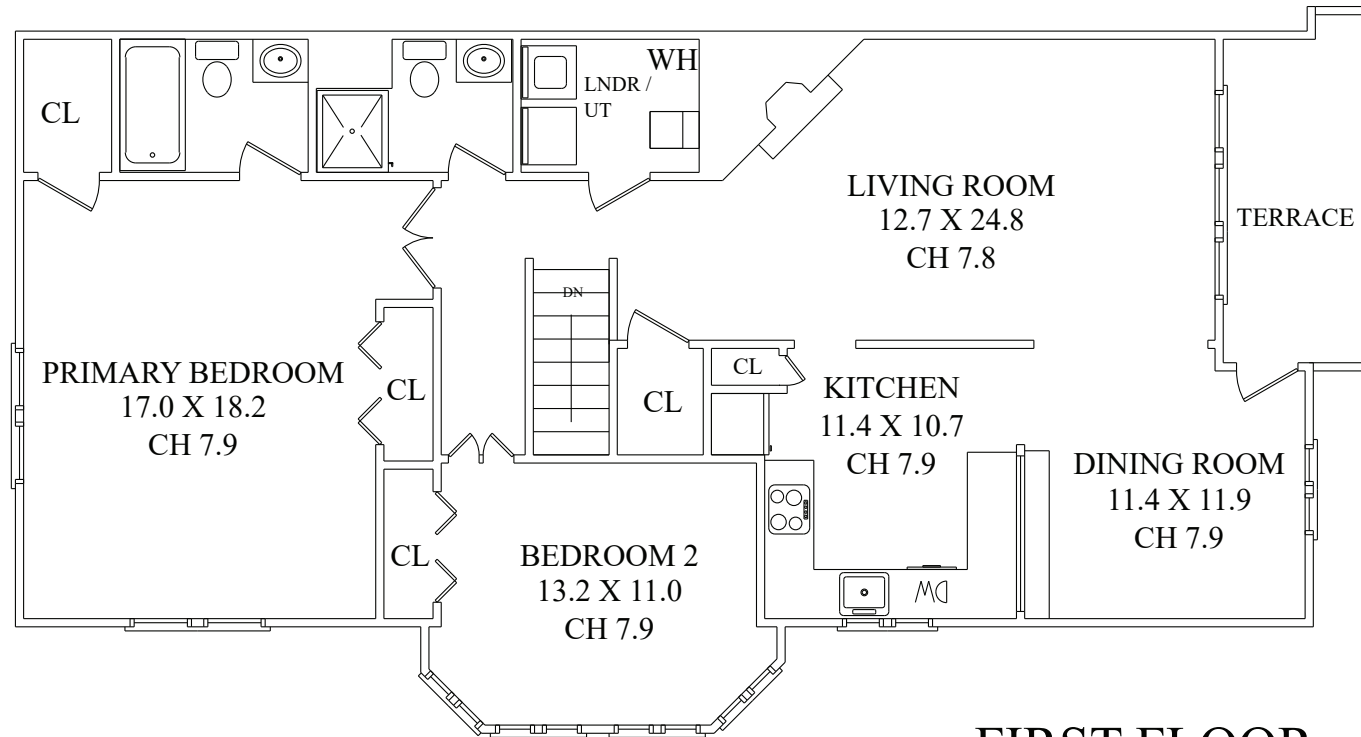

THE FLOOR PLAN

128 Riveredge Drive
Chatham, New Jersey

FIRST FLOOR

LOWER LEVEL

NOT TO SCALE - This floor plan is provided for illustration purposes only.
Room positions and dimensions are approximate and should be independently measured for accuracy