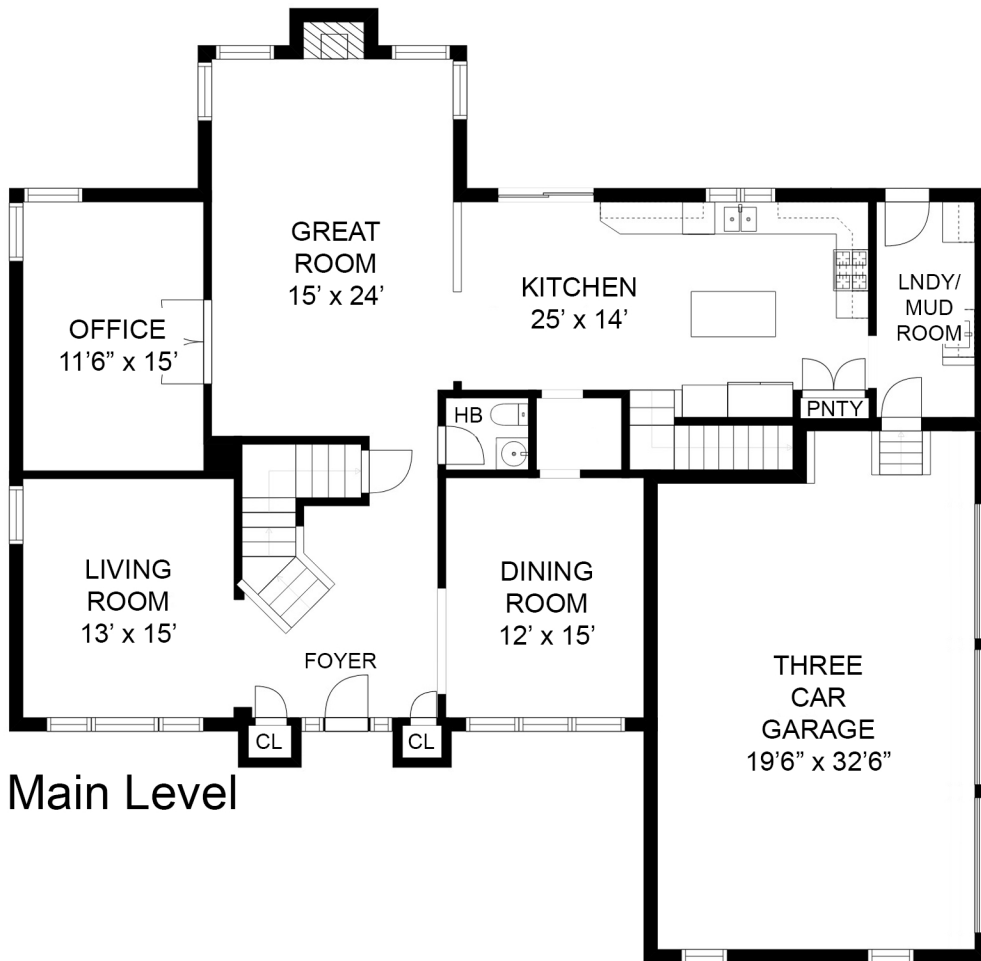

# Floor Plan

21 Reger Road  
Succasunna, NJ

Main Level

Upper Level

Lower Level