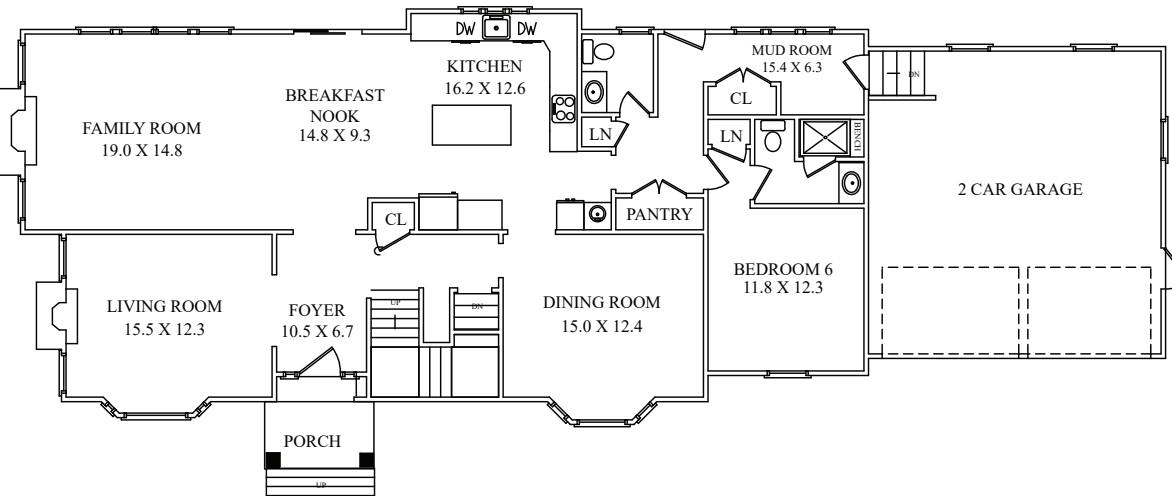

# THE FLOOR PLAN

## 35 Gates Avenue

### Chatham Township, New Jersey

NOT TO SCALE - This floor plan is provided for illustration purposes only.  
 Room positions and dimensions are approximate and should be independently measured for accuracy