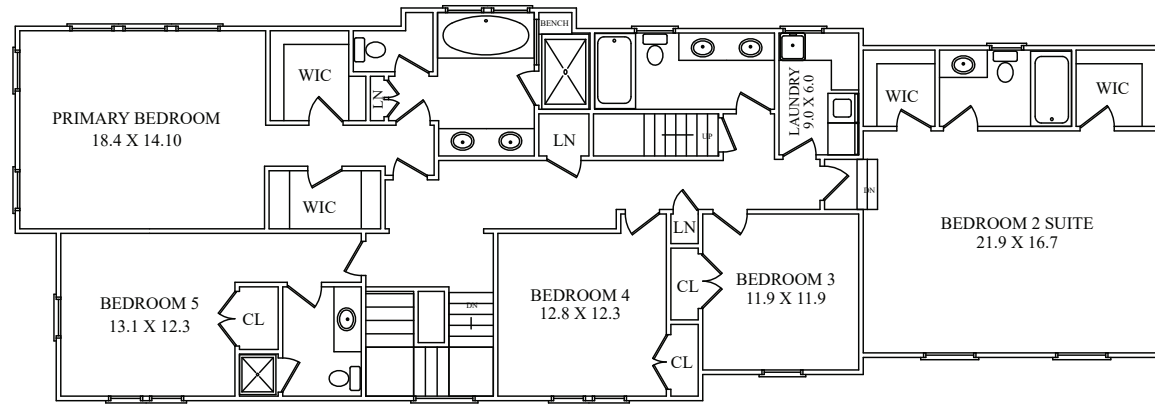

# THE FLOOR PLAN

## 35 Gates Avenue

### Chatham Township, New Jersey

NOT TO SCALE - This floor plan is provided for illustration purposes only.  
 Room positions and dimensions are approximate and should be independently measured for accuracy