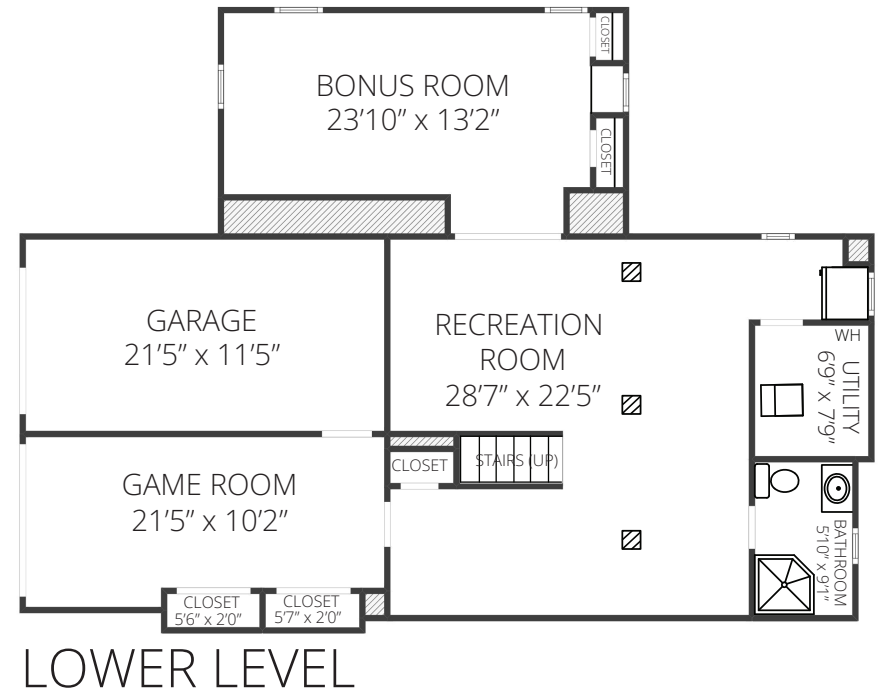

THE FLOOR PLAN

19 Ramapo Trail

Chatham Township, New Jersey

NOT TO SCALE - This floor plan is provided for illustration purposes only.
 Room positions and dimensions are approximate and should be independently measured for accuracy