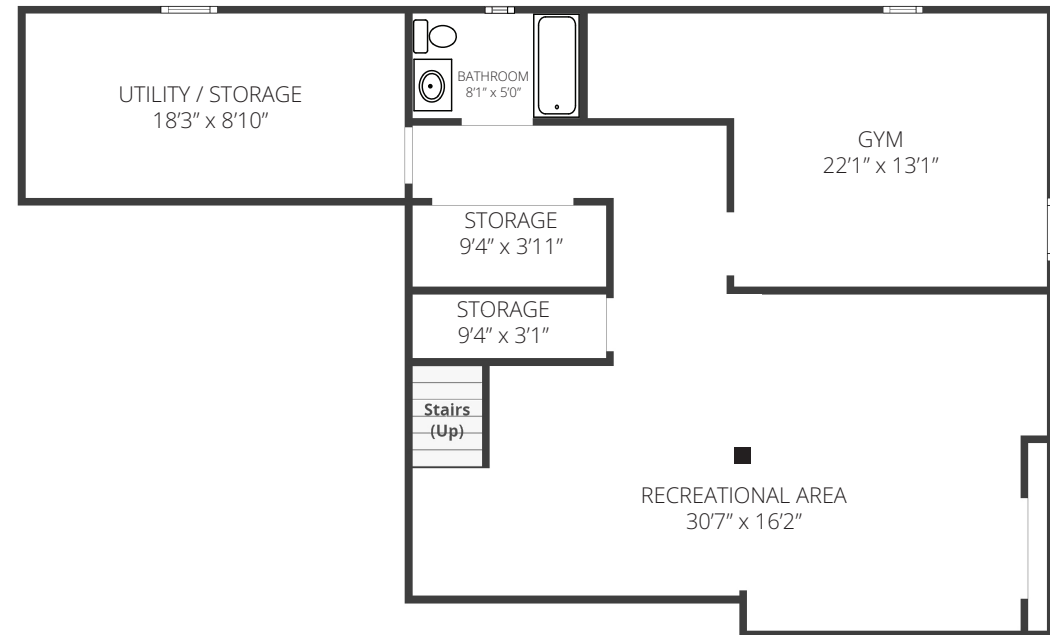

THE FLOOR PLAN

44 Haggerty Drive

West Orange, New Jersey

FIRST FLOOR

SECOND FLOOR

LOWER LEVEL

NOT TO SCALE - This floor plan is provided for illustration purposes only.
 Room positions and dimensions are approximate and should be independently measured for accuracy