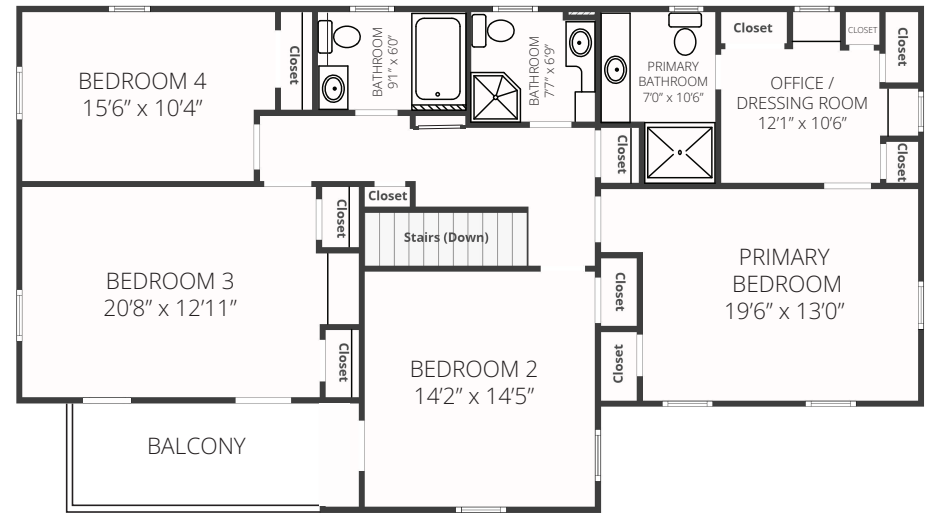

THE FLOOR PLAN

319 Lupine Way

Short Hills, New Jersey

FIRST FLOOR

SECOND FLOOR

LOWER LEVEL

NOT TO SCALE - This floor plan is provided for illustration purposes only.
 Room positions and dimensions are approximate and should be independently measured for accuracy