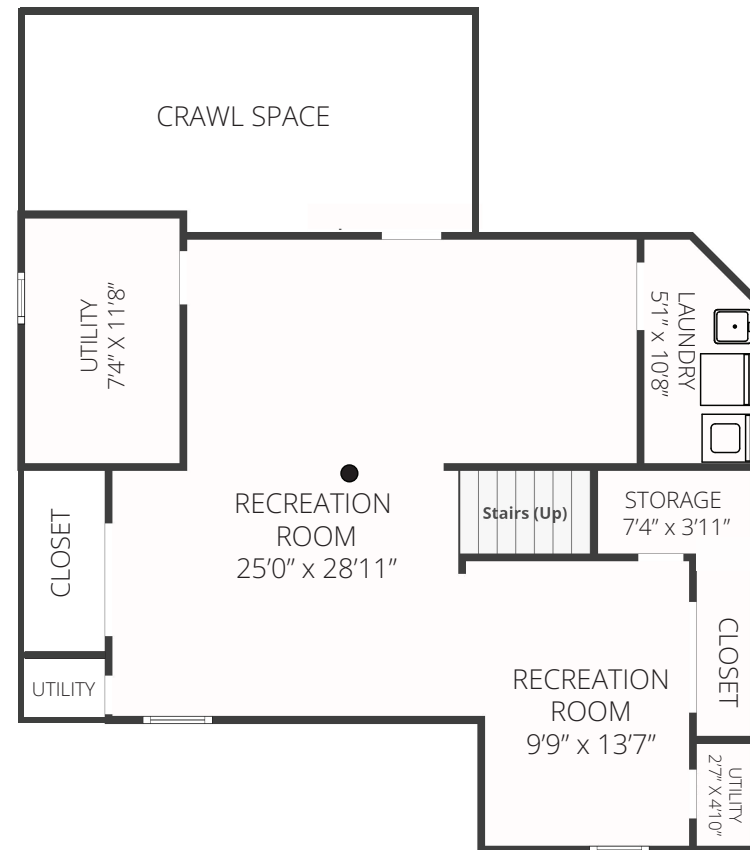

THE FLOOR PLAN

319 Lupine Way

Short Hills, New Jersey

FIRST FLOOR

SECOND FLOOR

LOWER LEVEL

NOT TO SCALE - This floor plan is provided for illustration purposes only.
 Room positions and dimensions are approximate and should be independently measured for accuracy