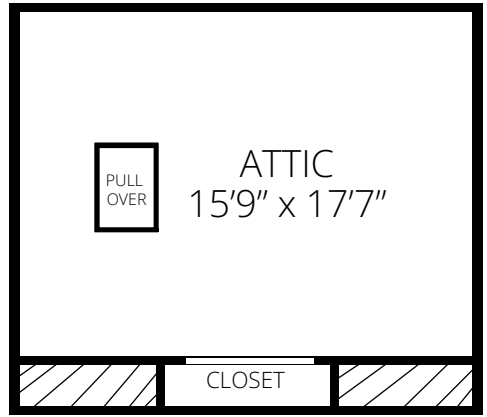

THE FLOOR PLAN

68 Mews Lane

South Orange, New Jersey

FIRST FLOOR

SECOND FLOOR

THIRD FLOOR

LOWER LEVEL

NOT TO SCALE - This floor plan is provided for illustration purposes only. Room positions and dimensions are approximate and should be independently measured for accuracy.