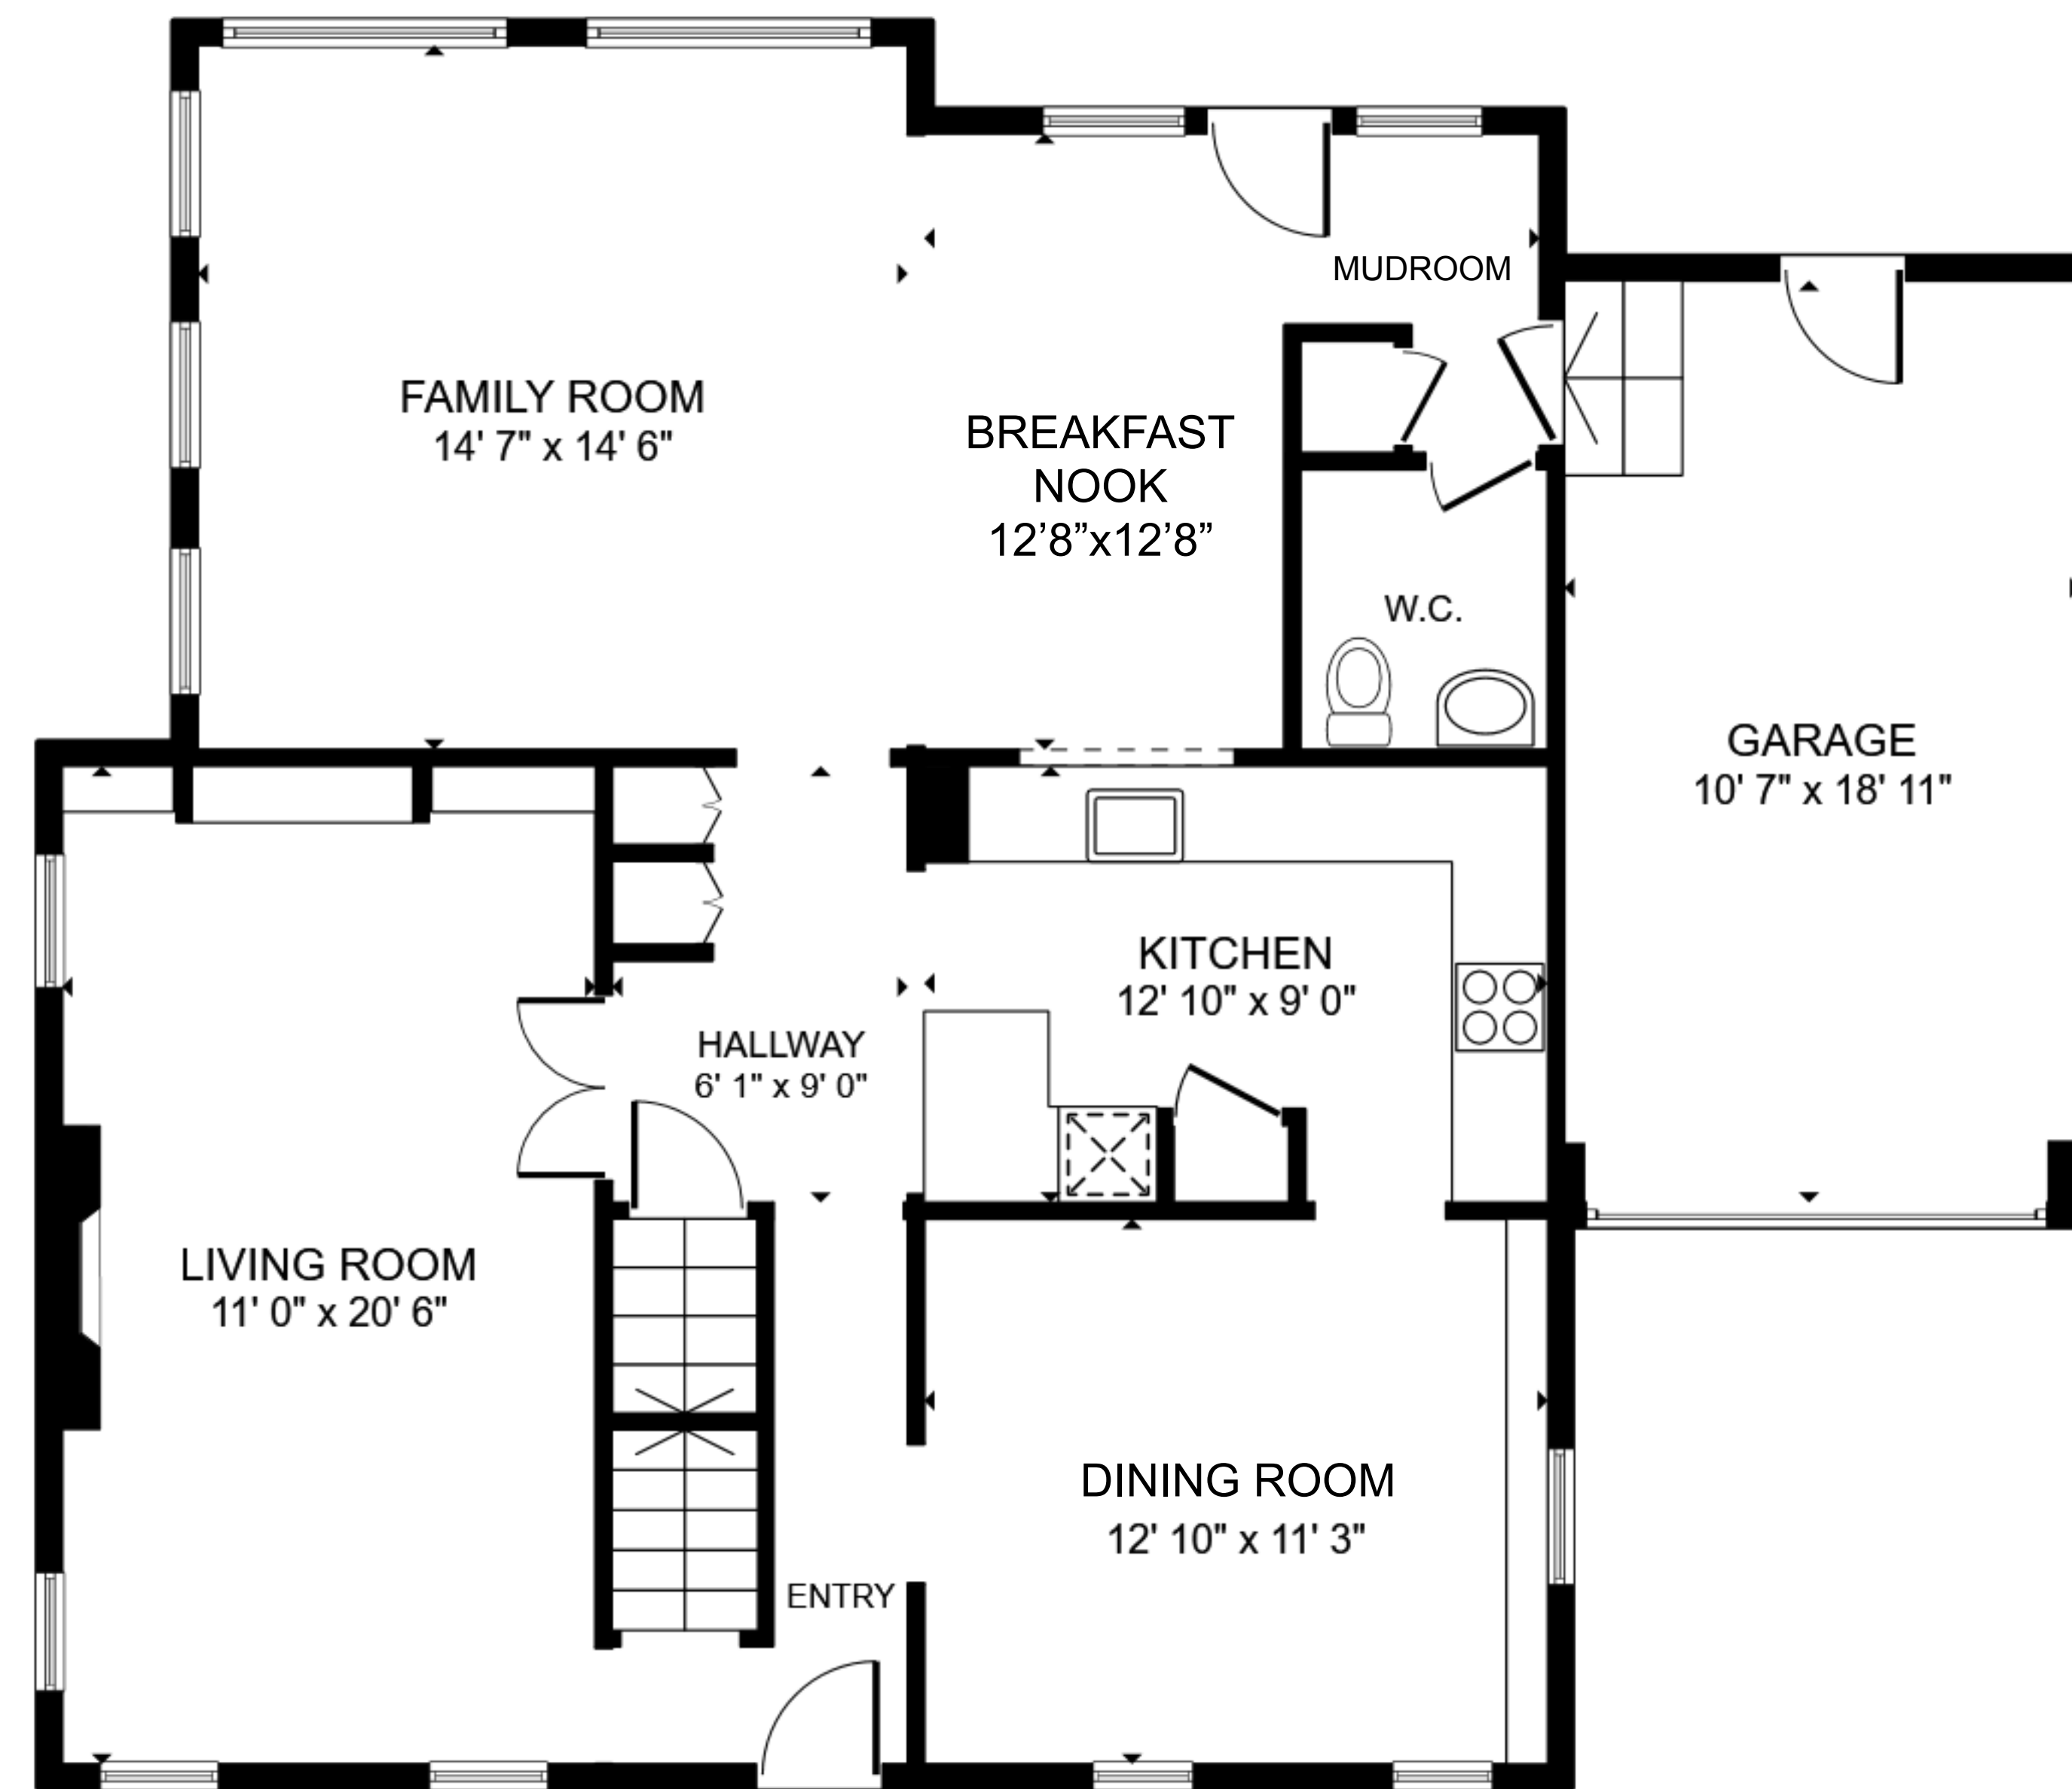

FLOOR 1

FLOOR 2

FLOOR 3

GROSS INTERNAL AREA
 FLOOR 1 977 sq.ft. FLOOR 2 1,019 sq.ft. FLOOR 3 775 sq.ft.
 EXCLUDED AREAS : GARAGE 201 sq.ft.
 TOTAL : 2,771 sq.ft.
 SIZES AND DIMENSIONS ARE APPROXIMATE, ACTUAL MAY VARY.