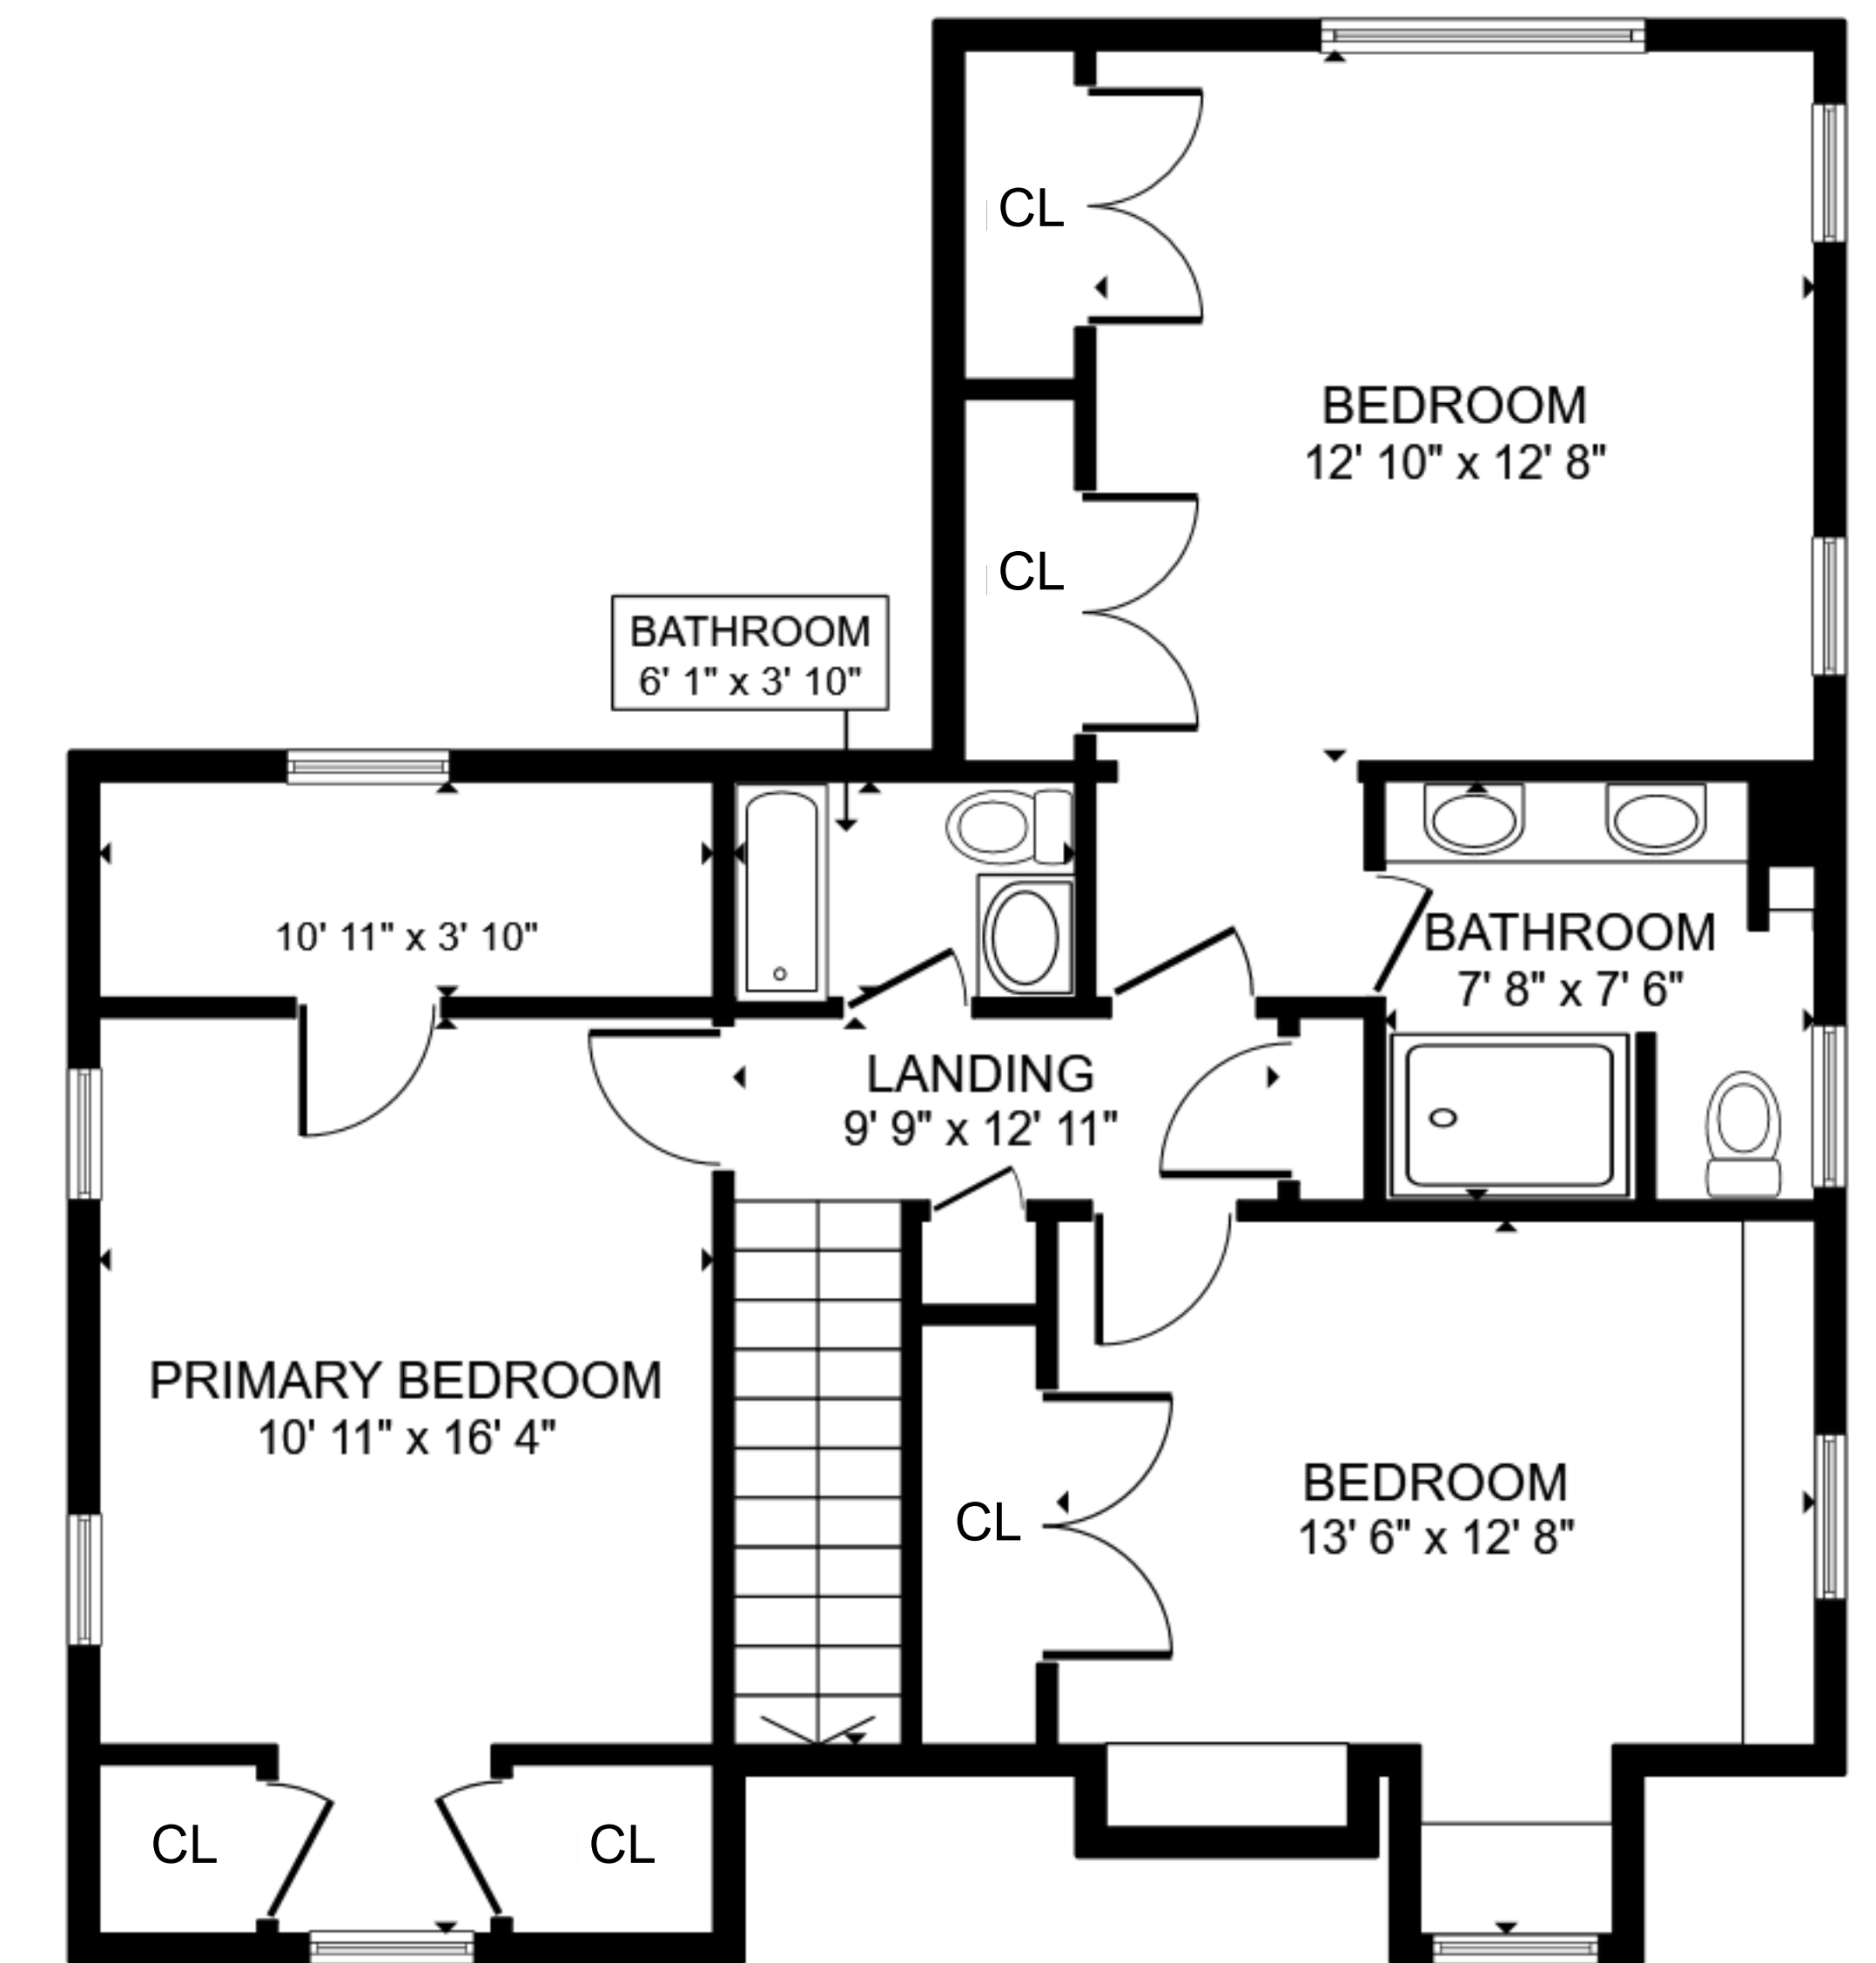

FLOOR 1

FLOOR 2

FLOOR 3

GROSS INTERNAL AREA
 FLOOR 1 977 sq.ft. FLOOR 2 1,019 sq.ft. FLOOR 3 775 sq.ft.
 EXCLUDED AREAS : GARAGE 201 sq.ft.
 TOTAL : 2,771 sq.ft.
 SIZES AND DIMENSIONS ARE APPROXIMATE, ACTUAL MAY VARY.