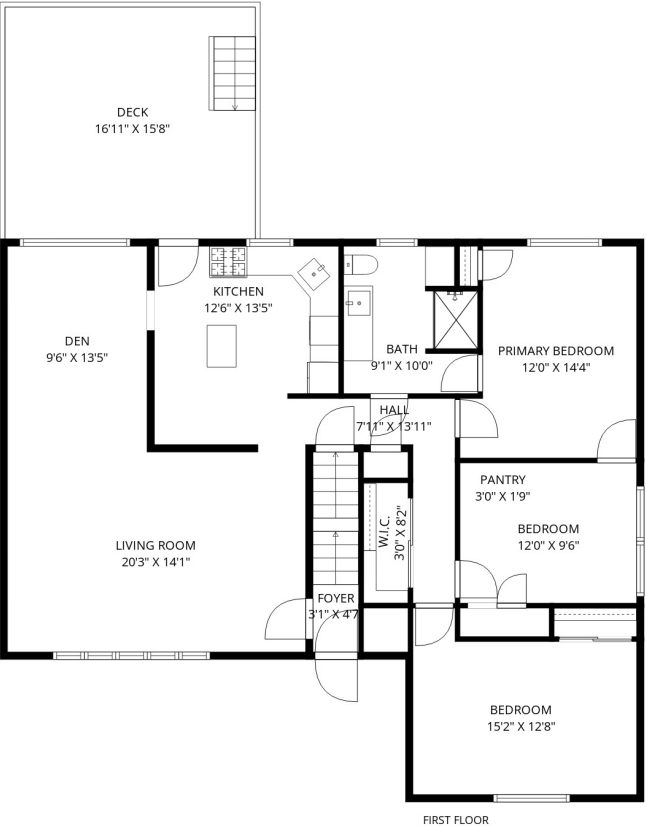

THE FLOOR PLAN

335 Academy Street

South Orange, New Jersey

Approx Dimensions - Please Verify Floor Plan To Ensure Accuracy.