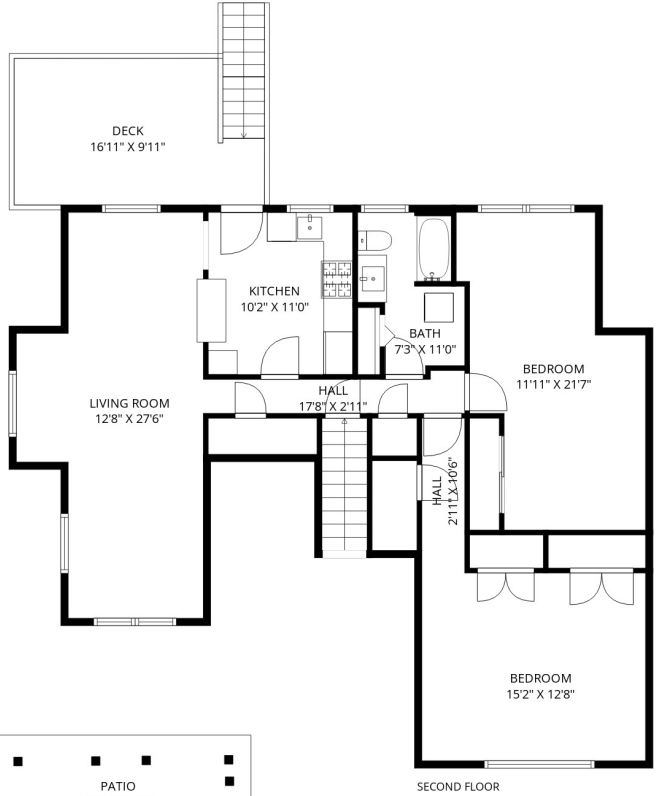

THE FLOOR PLAN

335 Academy Street

South Orange, New Jersey

Approx Dimensions - Please Verify Floor Plan To Ensure Accuracy.