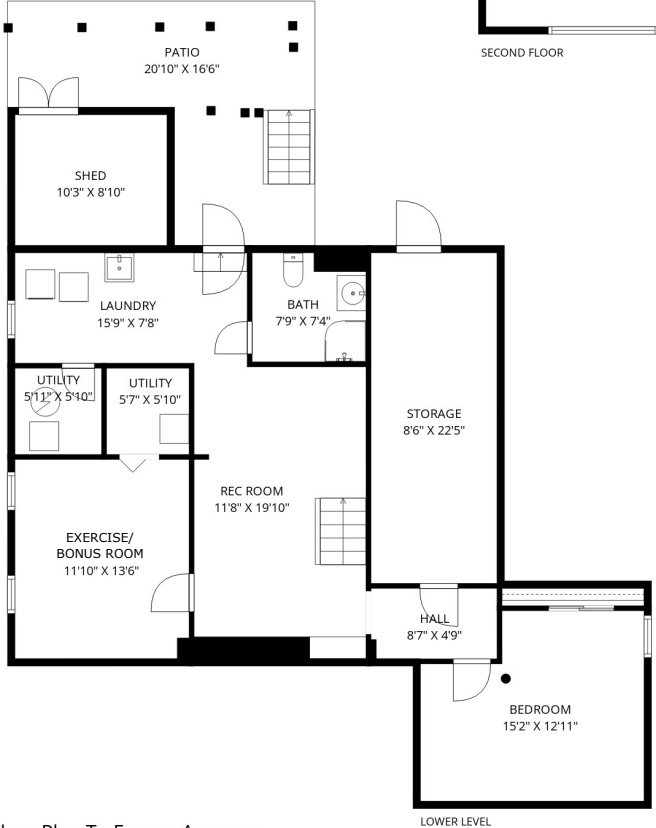

THE FLOOR PLAN

335 Academy Street

South Orange, New Jersey

Approx Dimensions - Please Verify Floor Plan To Ensure Accuracy.