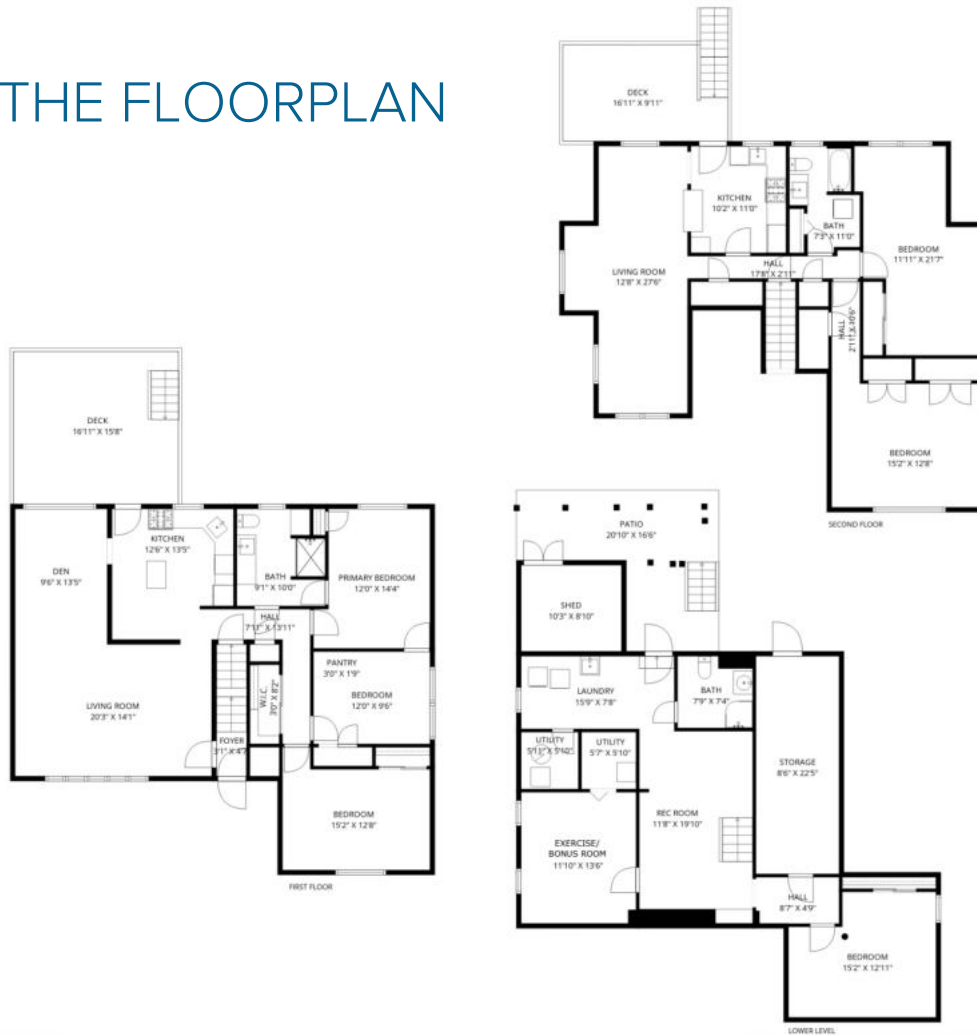

335 Academy Street, South Orange, NJ

5 BEDROOM | 3 BATHROOM

Magnificent 2-family home in sought-after South Orange! Beautiful finishes and touches throughout and you can't beat the location less than a mile to downtown South Orange, Maplewood and Midtown Direct Train. Don't blink, this fabulous home won't last!

To view this home's Digital Showcase, complete with professional photography, a 3D walkthrough, floor plans, in-depth details, and more, scan the QR code or visit sueadler.com/46Parkview.

THE FLOORPLAN

NOT TO SCALE - This floor plan is provided for illustration purposes only. Room positions and dimensions are approximate and should be independently measured for accuracy

LARRY CHIGER
Listing Specialist