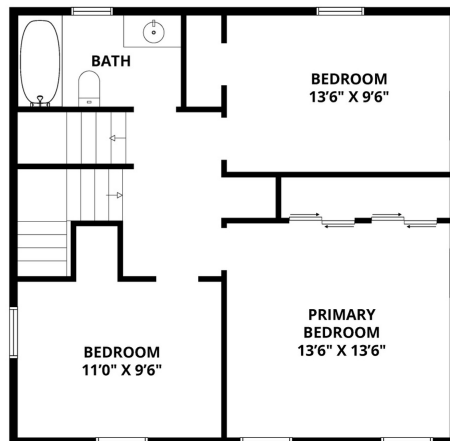

# 36 PARKVIEW DRIVE, MILLBURN, NJ

4 BEDROOM | 2.1 BATHROOM

*Welcome to 36 Parkview Drive, a charming Side Hall Colonial nestled in the heart of Millburn's South Mountain Section!*

*Move right into this incredible home featuring generous list of updates throughout, close proximity to NYC transportation, attractive downtown shopping, restaurants, and top schools (South Mountain Elementary, Millburn Middle School, and Millburn High School).*

# THE FLOORPLAN

*NOT TO SCALE - This floor plan is provided for illustration purposes only. Room positions and dimensions are approximate and should be independently measured for accuracy*

**MELISSA BULWITH**  
Listing Specialist