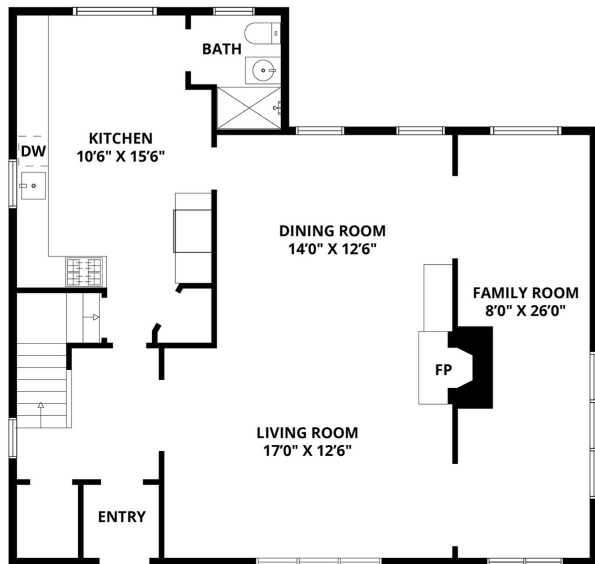

# 36 PARKVIEW DRIVE, MILLBURN, NJ

4 BEDROOM | 2.1 BATHROOM

*Welcome to 36 Parkview Drive, a charming Side Hall Colonial nestled in the heart of Millburn's South Mountain Section!*

*Move right into this incredible home featuring generous list of updates throughout, close proximity to NYC transportation, attractive downtown shopping, restaurants, and top schools (South Mountain Elementary, Millburn Middle School, and Millburn High School).*

To view this home's Digital Showcase, complete with professional photography, a 3D walkthrough, floor plans, in-depth details, and more, scan the QR code

# THE FLOORPLAN

*NOT TO SCALE - This floor plan is provided for illustration purposes only. Room positions and dimensions are approximate and should be independently measured for accuracy*

**MELISSA BULWITH**  
Listing Specialist