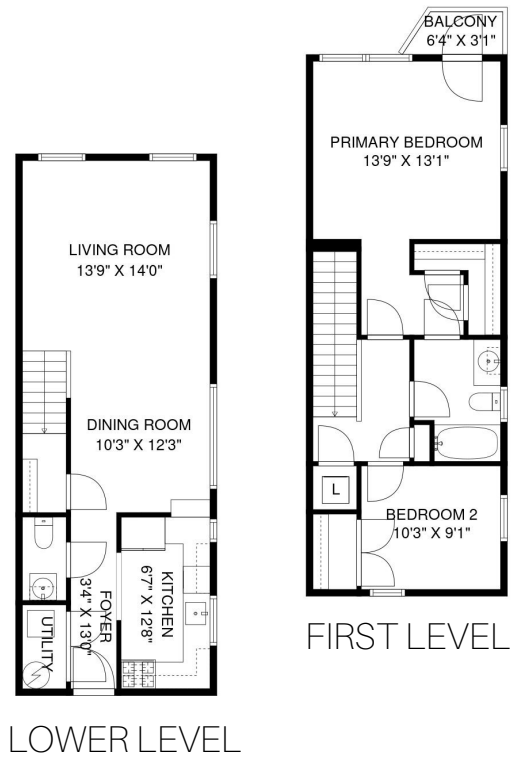

26-40 CHURCH STREET, Unit #18, SOUTH ORANGE, NJ

2 BEDROOM | 1.1 BATHROOM

This modern and spacious End-Unit at Village East Condominiums is located in the heart of South Orange Village!

This move-in ready unit featuring an open floor plan, brand new laminated floors, plenty of natural sunlight, newer appliances, and more. Conveniently situated near reputable schools, your daily commute, great restaurants, parks, and shopping!

To view this home's Digital Showcase, complete with professional photography, a 3D walkthrough, floor plans, in-depth details, and more, scan the QR code

THE FLOORPLAN

*NOT TO SCALE - This floor plan is provided for illustration purposes only.
Room positions and dimensions are approximate and should be independently measured for accuracy*