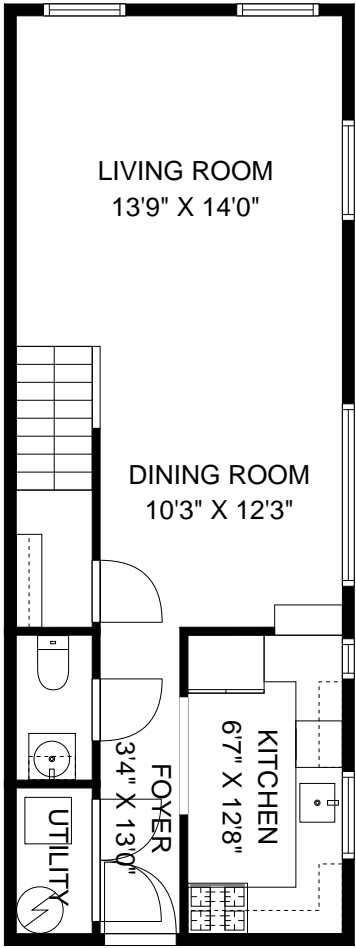

THE FLOOR PLAN

26-40 Church St Unit 18

South Orange, New Jersey

NOT TO SCALE - This floor plan is provided for illustration purposes only.
Room positions and dimensions are approximate and should be independently measured for accuracy

NOT TO SCALE - This floor plan is provided for illustration purposes only.
Room positions and dimensions are approximate and should be independently measured for accuracy