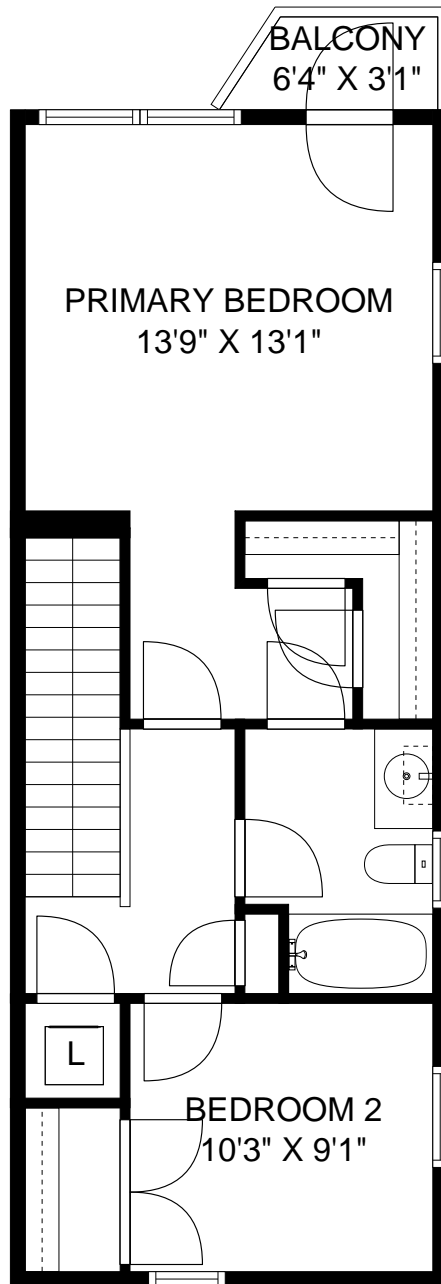

THE FLOOR PLAN

26-40 Church St Unit 18

South Orange, New Jersey

NOT TO SCALE - This floor plan is provided for illustration purposes only.
Room positions and dimensions are approximate and should be independently measured for accuracy

NOT TO SCALE - This floor plan is provided for illustration purposes only.
Room positions and dimensions are approximate and should be independently measured for accuracy