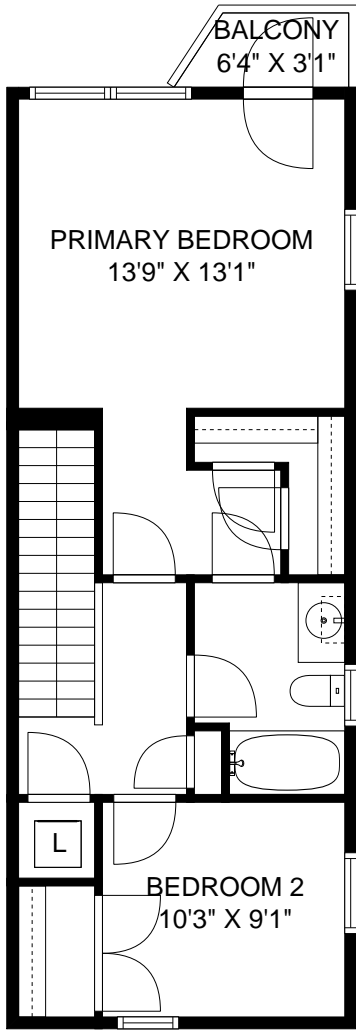

THE FLOOR PLAN

26-40 Church St Unit 18

South Orange, New Jersey

NOT TO SCALE - This floor plan is provided for illustration purposes only.
Room positions and dimensions are approximate and should be independently measured for accuracy

NOT TO SCALE - This floor plan is provided for illustration purposes only.
Room positions and dimensions are approximate and should be independently measured for accuracy