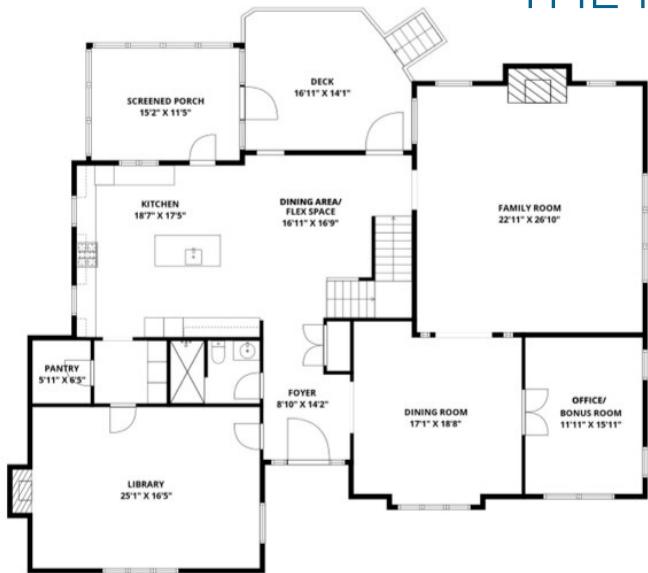

5 ROLLING HILL DRIVE, CHATHAM, NJ

5 BEDROOM + 2 BONUS ROOM | 5 BATHROOM

Welcome to 5 Rolling Hill Drive, an exceptionally elegant Land Gate Custom Colonial in the reputable Rolling Hill section of Chatham Township!

To view this home's Digital Showcase, complete with professional photography, a 3D walkthrough, floor plans, in-depth details, and more, scan the QR code

THE FLOORPLAN

FIRST LEVEL

SECOND LEVEL

BASEMENT

NOT TO SCALE - This floor plan is provided for illustration purposes only. Room positions and dimensions are approximate and should be independently measured for accuracy