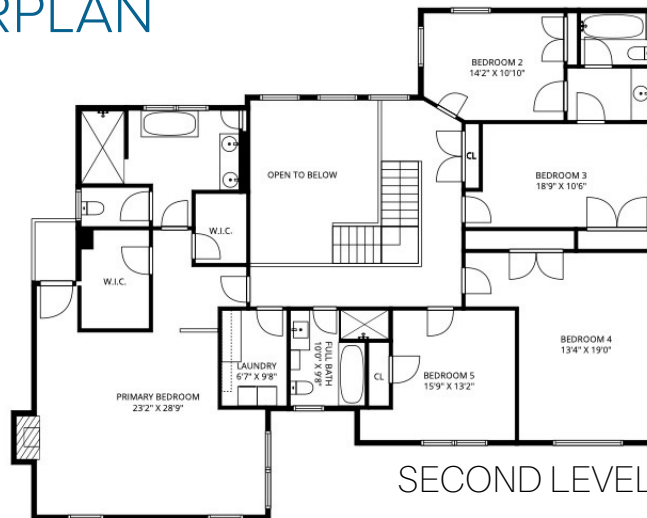

5 ROLLING HILL DRIVE, CHATHAM, NJ

5 BEDROOM + 2 BONUS ROOM | 5 BATHROOM

Welcome to 5 Rolling Hill Drive, an exceptionally elegant Land Gate Custom Colonial in the reputable Rolling Hill section of Chatham Township!

To view this home's Digital Showcase, complete with professional photography, a 3D walkthrough, floor plans, in-depth details, and more, scan the QR code

THE FLOORPLAN

FIRST LEVEL

SECOND LEVEL

BASEMENT

NOT TO SCALE - This floor plan is provided for illustration purposes only. Room positions and dimensions are approximate and should be independently measured for accuracy