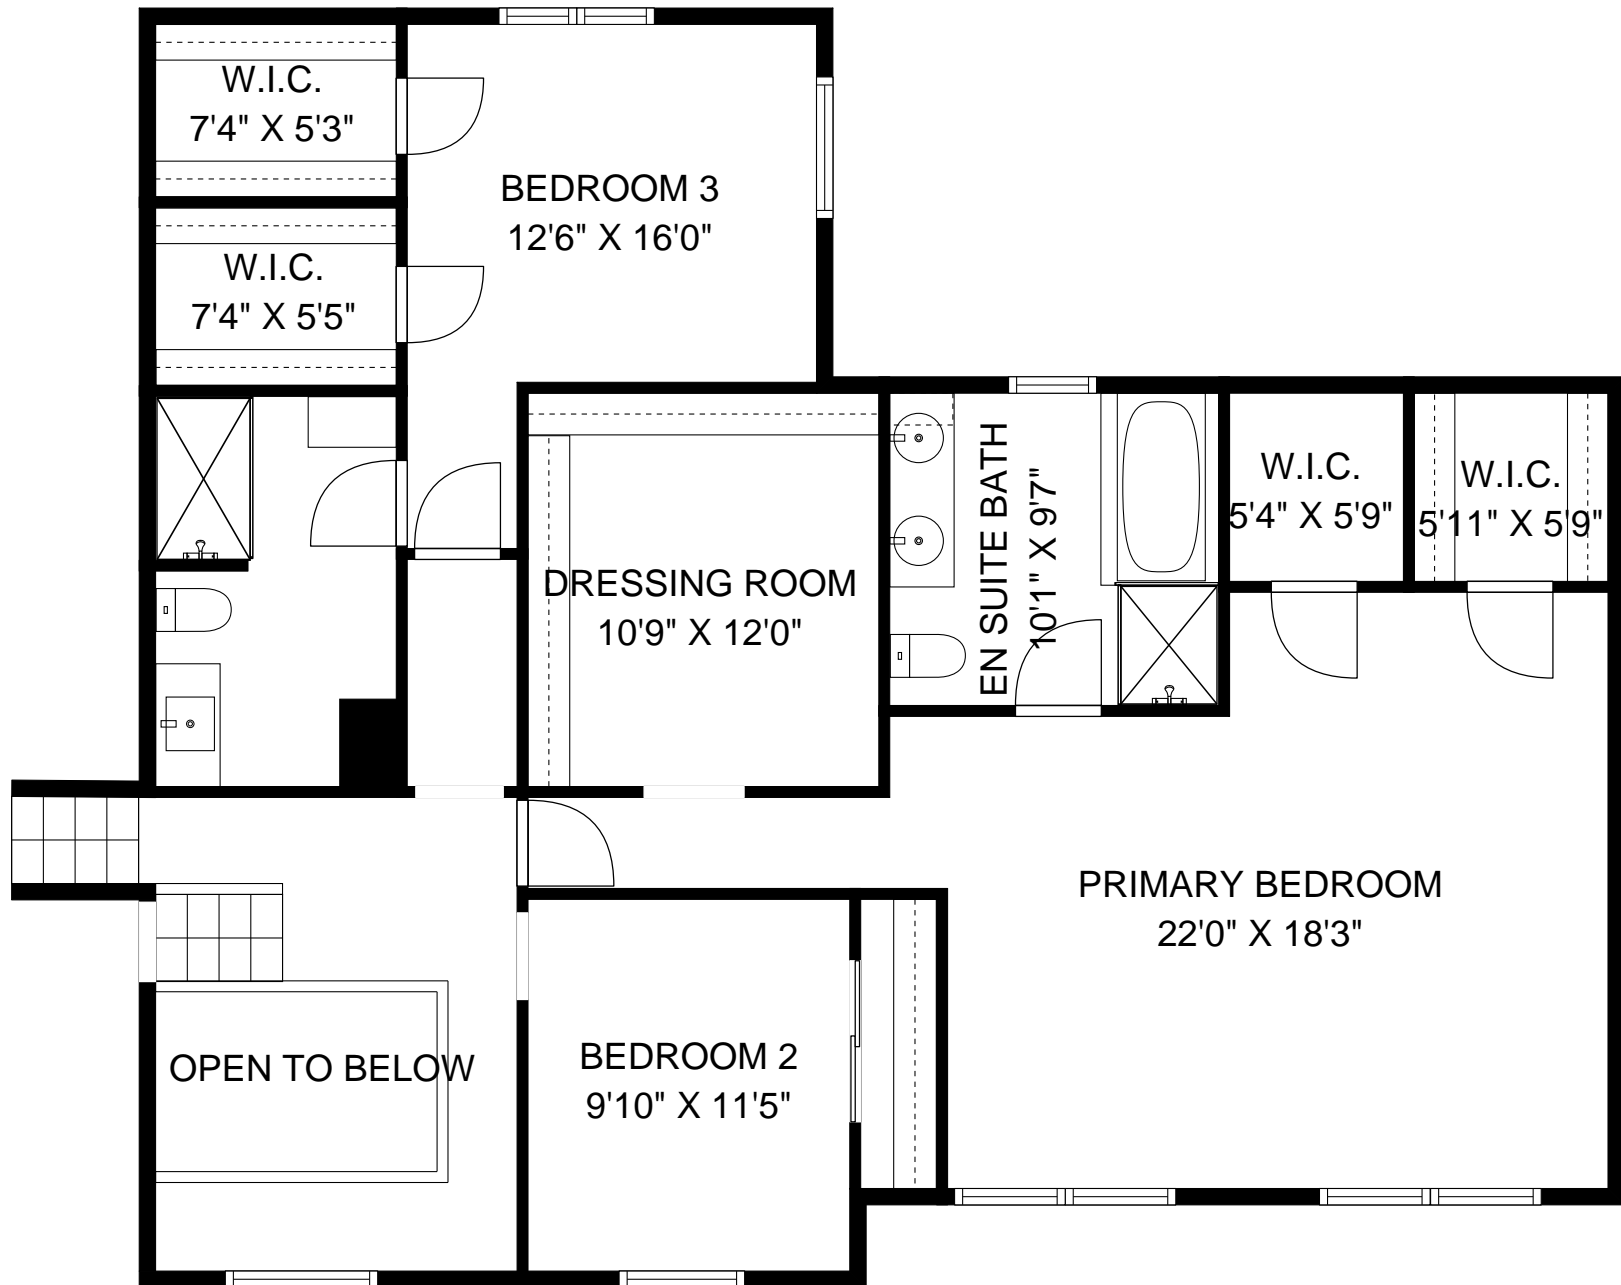

THE FLOOR PLAN

13 Pinch Brook Drive

Florham Park, New Jersey

NOT TO SCALE - This floor plan is provided for illustration purposes only.
 Room positions and dimensions are approximate and should be independently measured for accuracy

NOT TO SCALE - This floor plan is provided for illustration purposes only.
Room positions and dimensions are approximate and should be independently measured for accuracy

NOT TO SCALE - This floor plan is provided for illustration purposes only.
Room positions and dimensions are approximate and should be independently measured for accuracy

NOT TO SCALE - This floor plan is provided for illustration purposes only.
Room positions and dimensions are approximate and should be independently measured for accuracy