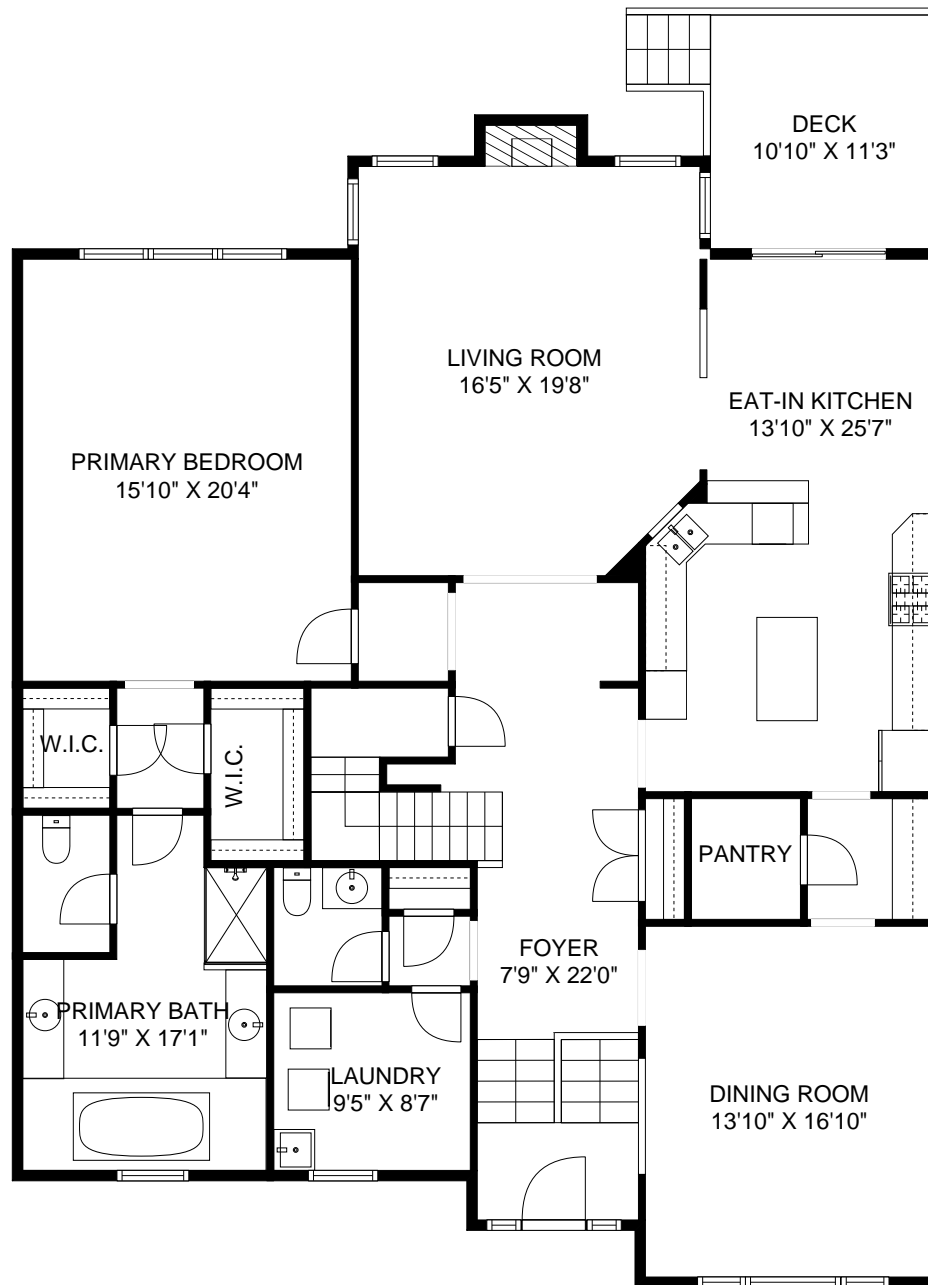

THE FLOOR PLAN

3 Kovach Court

West Orange, New Jersey

NOT TO SCALE - This floor plan is provided for illustration purposes only.
Room positions and dimensions are approximate and should be independently measured for accuracy

NOT TO SCALE - This floor plan is provided for illustration purposes only.
Room positions and dimensions are approximate and should be independently measured for accuracy

NOT TO SCALE - This floor plan is provided for illustration purposes only.
Room positions and dimensions are approximate and should be independently measured for accuracy

NOT TO SCALE - This floor plan is provided for illustration purposes only.
Room positions and dimensions are approximate and should be independently measured for accuracy