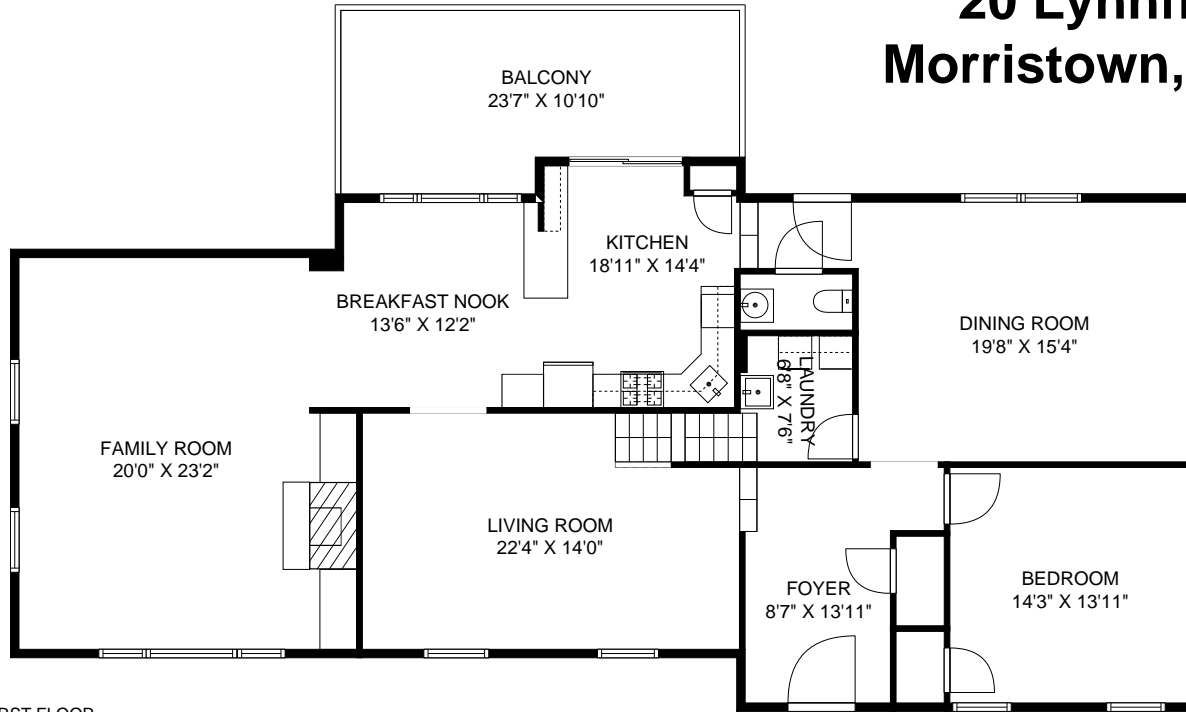

THE FLOOR PLAN

20 Lynnfield Drive

Morristown, New Jersey

NOT TO SCALE - This floor plan is provided for illustration purposes only.
Room positions and dimensions are approximate and should be independently measured for accuracy

GARAGE
20'5" X 20'11"

BASEMENT
21'7" X 23'2"

NOT TO SCALE - This floor plan is provided for illustration purposes only.
Room positions and dimensions are approximate and should be independently measured for accuracy

NOT TO SCALE - This floor plan is provided for illustration purposes only.
Room positions and dimensions are approximate and should be independently measured for accuracy

NOT TO SCALE - This floor plan is provided for illustration purposes only.
Room positions and dimensions are approximate and should be independently measured for accuracy