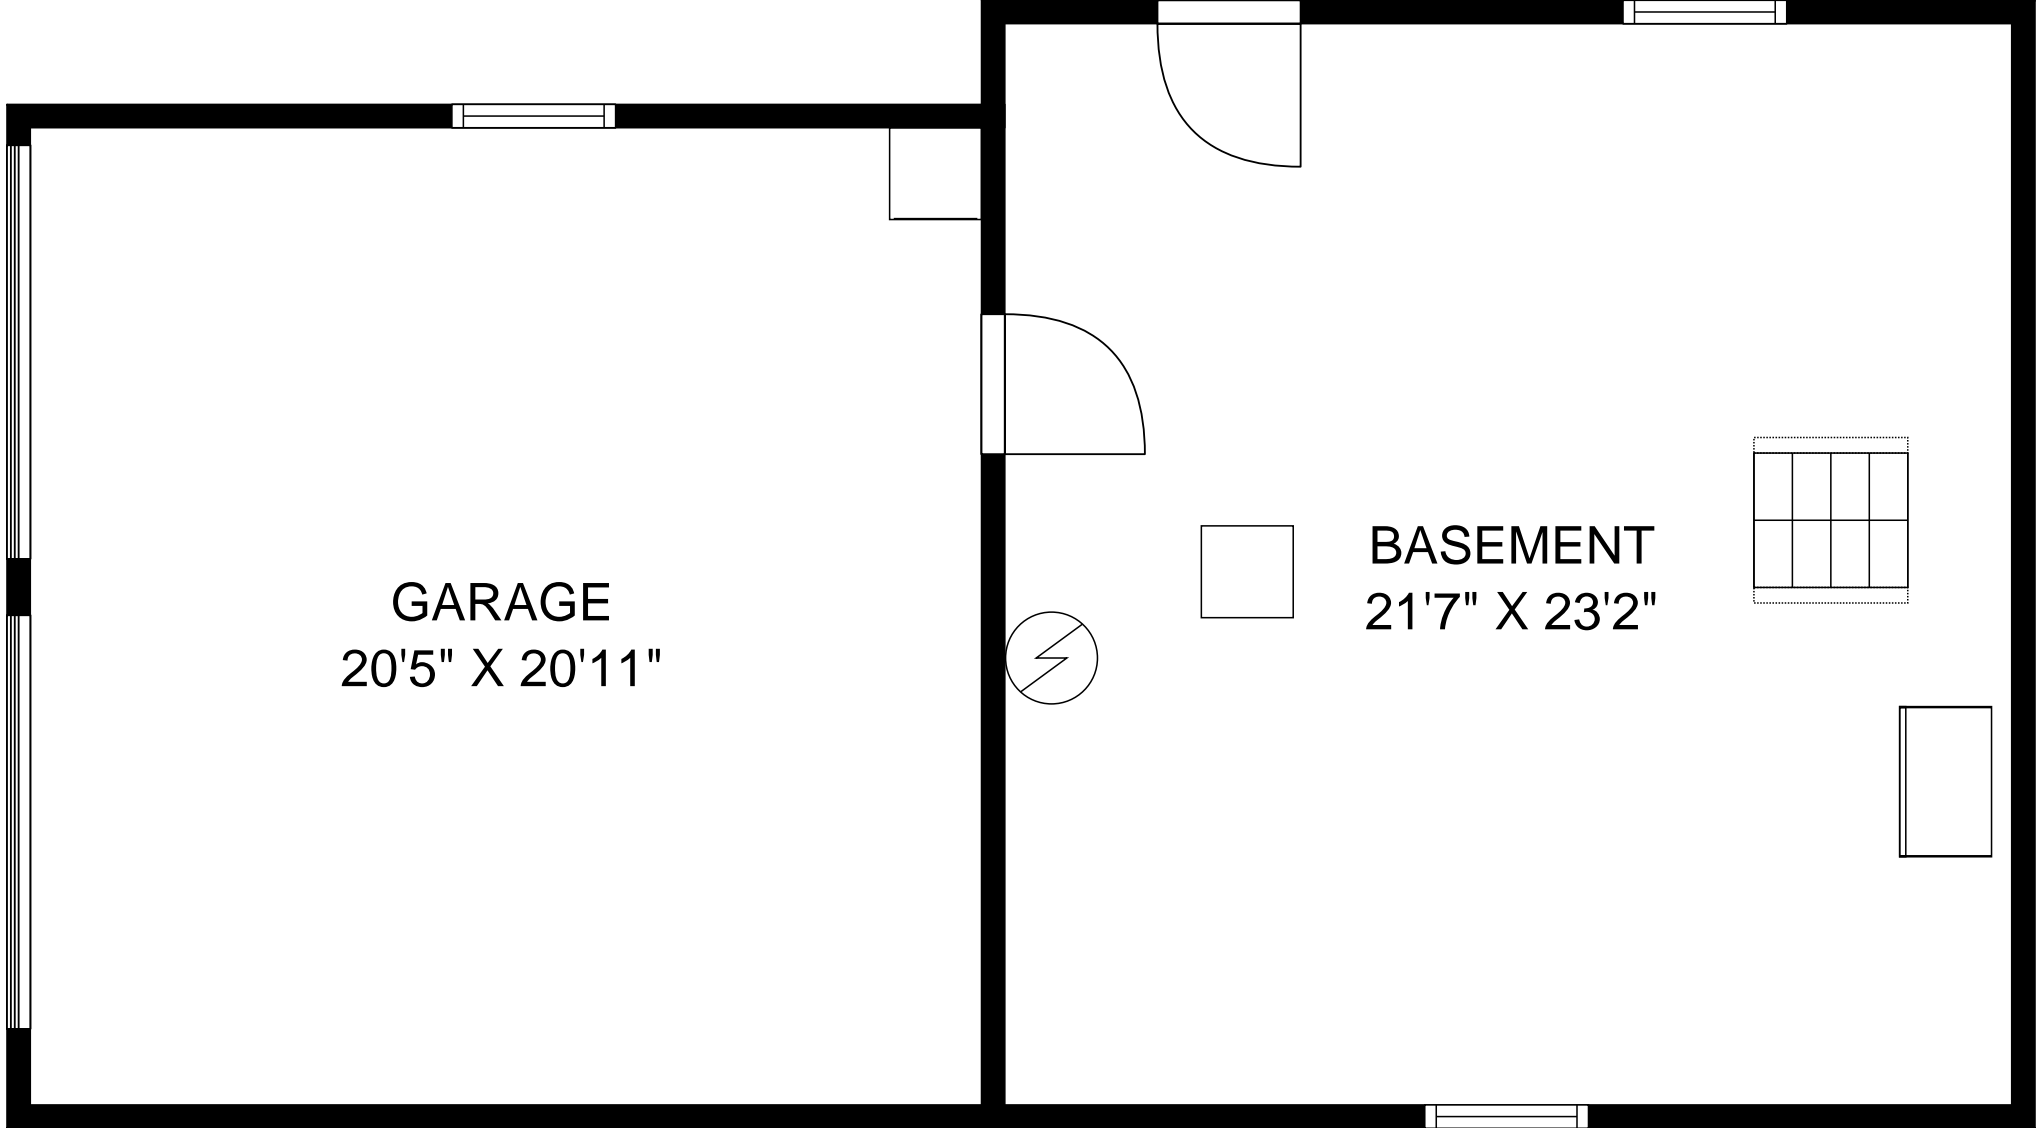

THE FLOOR PLAN

20 Lynnfield Drive

Morristown, New Jersey

NOT TO SCALE - This floor plan is provided for illustration purposes only.
Room positions and dimensions are approximate and should be independently measured for accuracy

GARAGE
20'5" X 20'11"

BASEMENT
21'7" X 23'2"

NOT TO SCALE - This floor plan is provided for illustration purposes only.
Room positions and dimensions are approximate and should be independently measured for accuracy

NOT TO SCALE - This floor plan is provided for illustration purposes only.
Room positions and dimensions are approximate and should be independently measured for accuracy

NOT TO SCALE - This floor plan is provided for illustration purposes only.
Room positions and dimensions are approximate and should be independently measured for accuracy