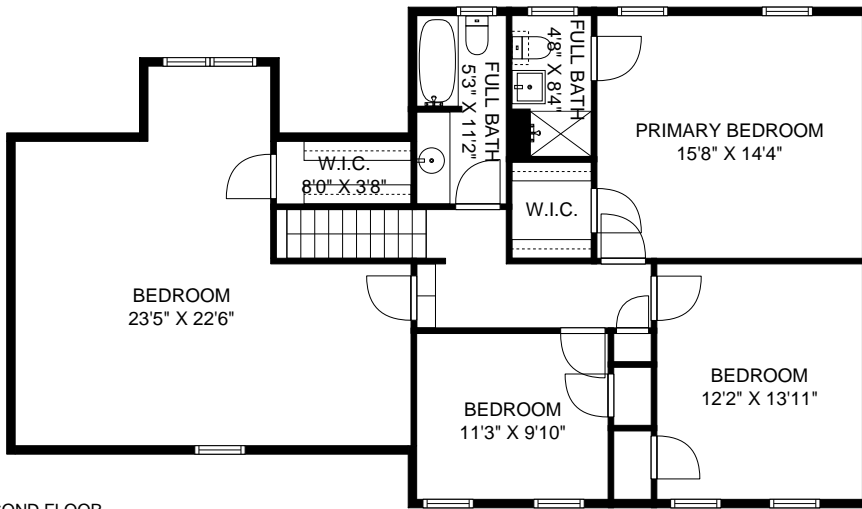

THE FLOOR PLAN

20 Lynnfield Drive

Morristown, New Jersey

NOT TO SCALE - This floor plan is provided for illustration purposes only.
Room positions and dimensions are approximate and should be independently measured for accuracy

GARAGE
20'5" X 20'11"

BASEMENT
21'7" X 23'2"

NOT TO SCALE - This floor plan is provided for illustration purposes only.
Room positions and dimensions are approximate and should be independently measured for accuracy

NOT TO SCALE - This floor plan is provided for illustration purposes only.
Room positions and dimensions are approximate and should be independently measured for accuracy

NOT TO SCALE - This floor plan is provided for illustration purposes only.
Room positions and dimensions are approximate and should be independently measured for accuracy