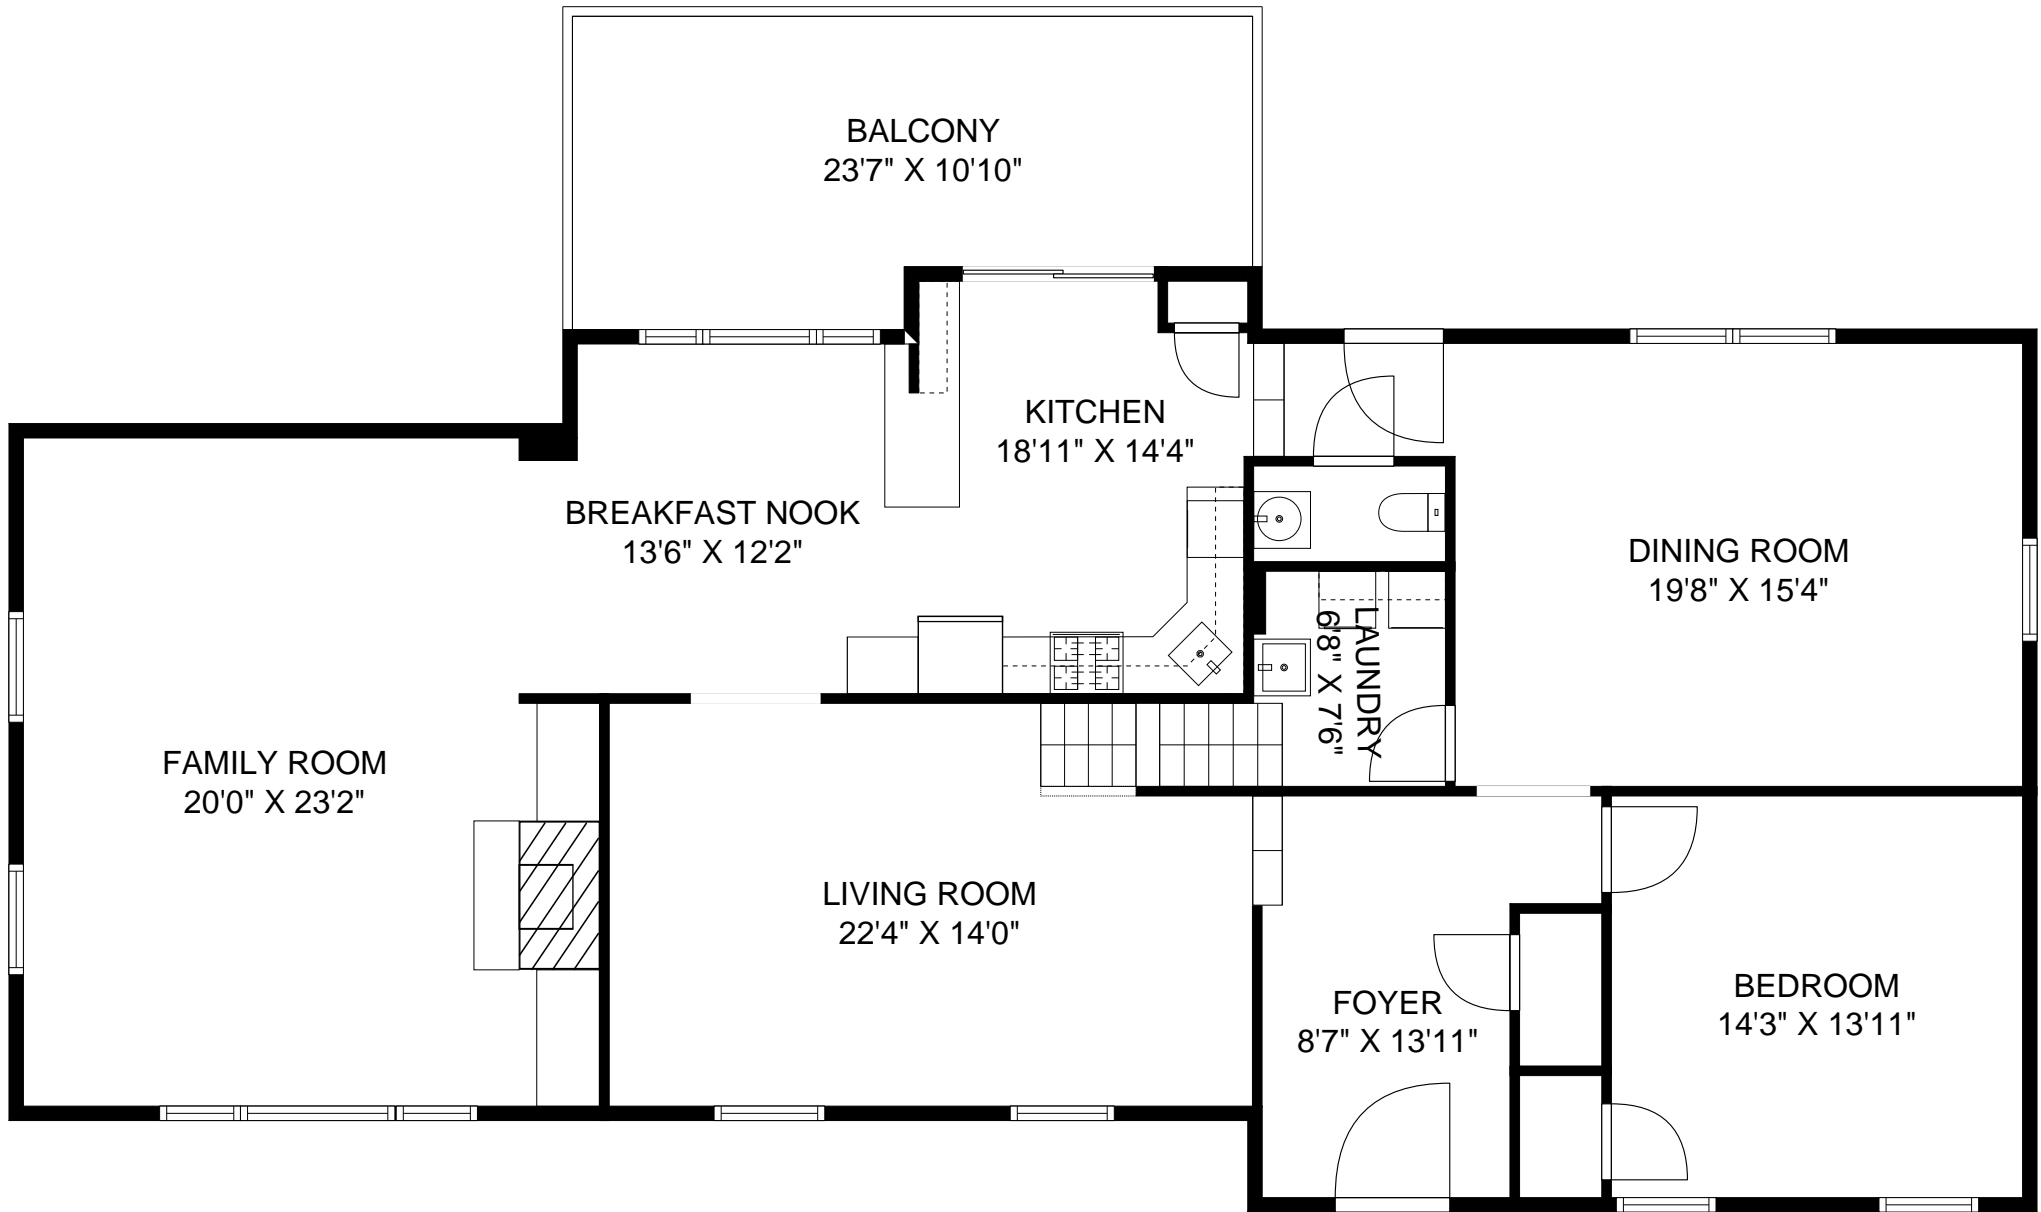

THE FLOOR PLAN

20 Lynnfield Drive

Morristown, New Jersey

NOT TO SCALE - This floor plan is provided for illustration purposes only.
Room positions and dimensions are approximate and should be independently measured for accuracy

GARAGE
20'5" X 20'11"

BASEMENT
21'7" X 23'2"

NOT TO SCALE - This floor plan is provided for illustration purposes only.
Room positions and dimensions are approximate and should be independently measured for accuracy

NOT TO SCALE - This floor plan is provided for illustration purposes only.
Room positions and dimensions are approximate and should be independently measured for accuracy

NOT TO SCALE - This floor plan is provided for illustration purposes only.
Room positions and dimensions are approximate and should be independently measured for accuracy