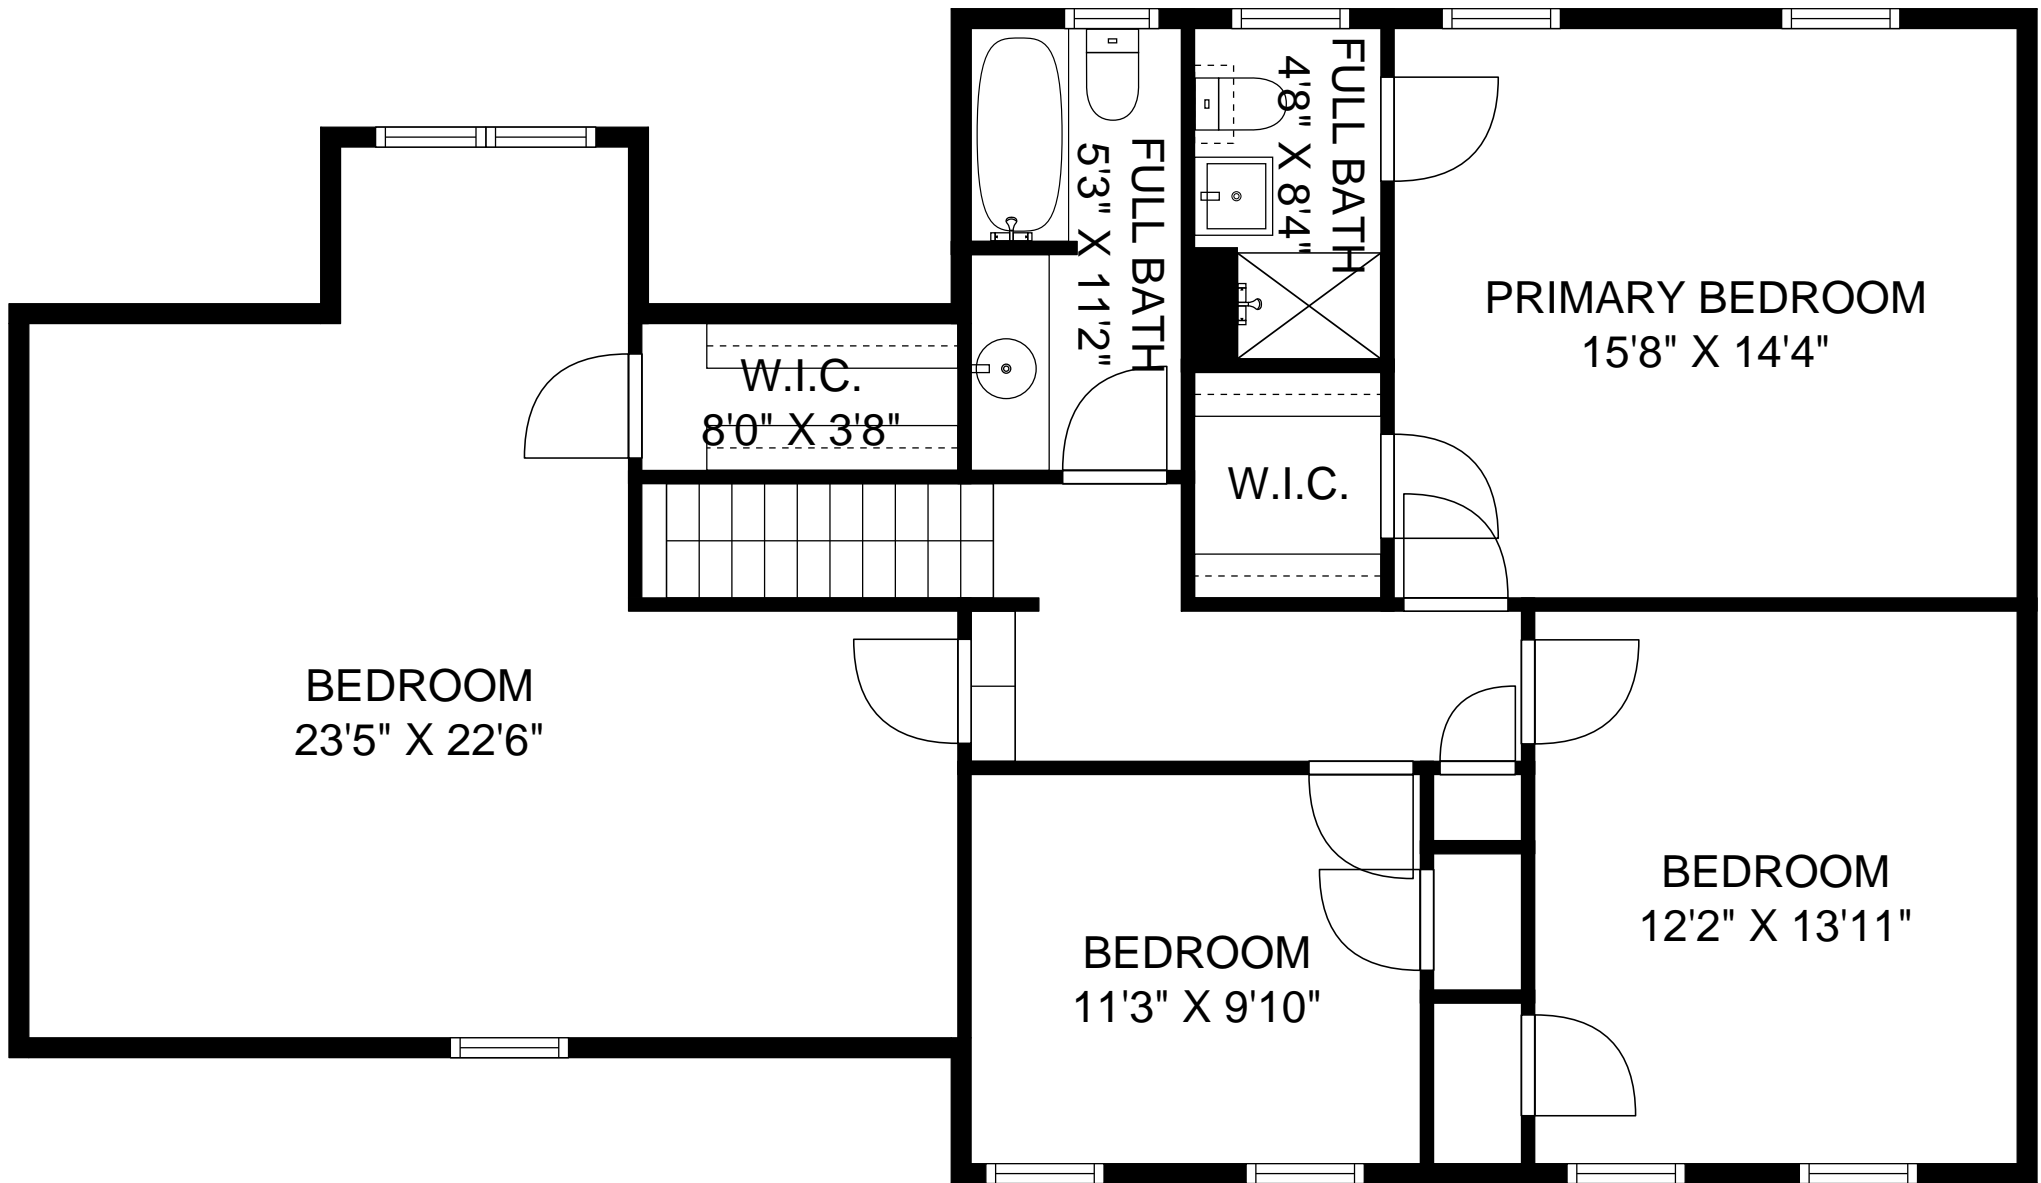

THE FLOOR PLAN

20 Lynnfield Drive

Morristown, New Jersey

NOT TO SCALE - This floor plan is provided for illustration purposes only.
Room positions and dimensions are approximate and should be independently measured for accuracy

GARAGE
20'5" X 20'11"

BASEMENT
21'7" X 23'2"

NOT TO SCALE - This floor plan is provided for illustration purposes only.
Room positions and dimensions are approximate and should be independently measured for accuracy

NOT TO SCALE - This floor plan is provided for illustration purposes only.
Room positions and dimensions are approximate and should be independently measured for accuracy

NOT TO SCALE - This floor plan is provided for illustration purposes only.
Room positions and dimensions are approximate and should be independently measured for accuracy