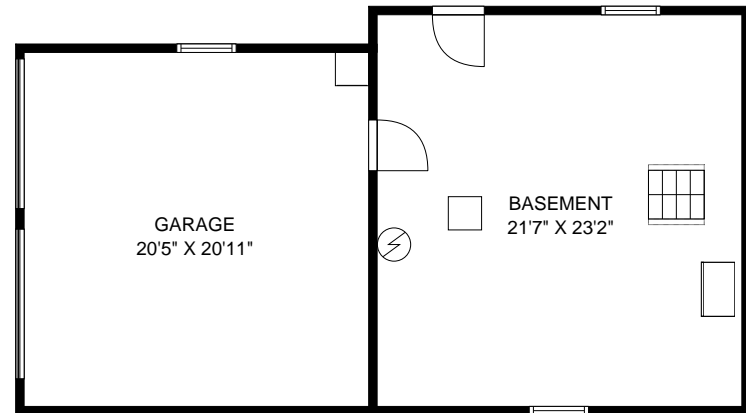

THE FLOOR PLAN

20 Lynnfield Drive

Morristown, New Jersey

NOT TO SCALE - This floor plan is provided for illustration purposes only.
Room positions and dimensions are approximate and should be independently measured for accuracy

GARAGE
20'5" X 20'11"

BASEMENT
21'7" X 23'2"

NOT TO SCALE - This floor plan is provided for illustration purposes only.
Room positions and dimensions are approximate and should be independently measured for accuracy

NOT TO SCALE - This floor plan is provided for illustration purposes only.
Room positions and dimensions are approximate and should be independently measured for accuracy

NOT TO SCALE - This floor plan is provided for illustration purposes only.
Room positions and dimensions are approximate and should be independently measured for accuracy