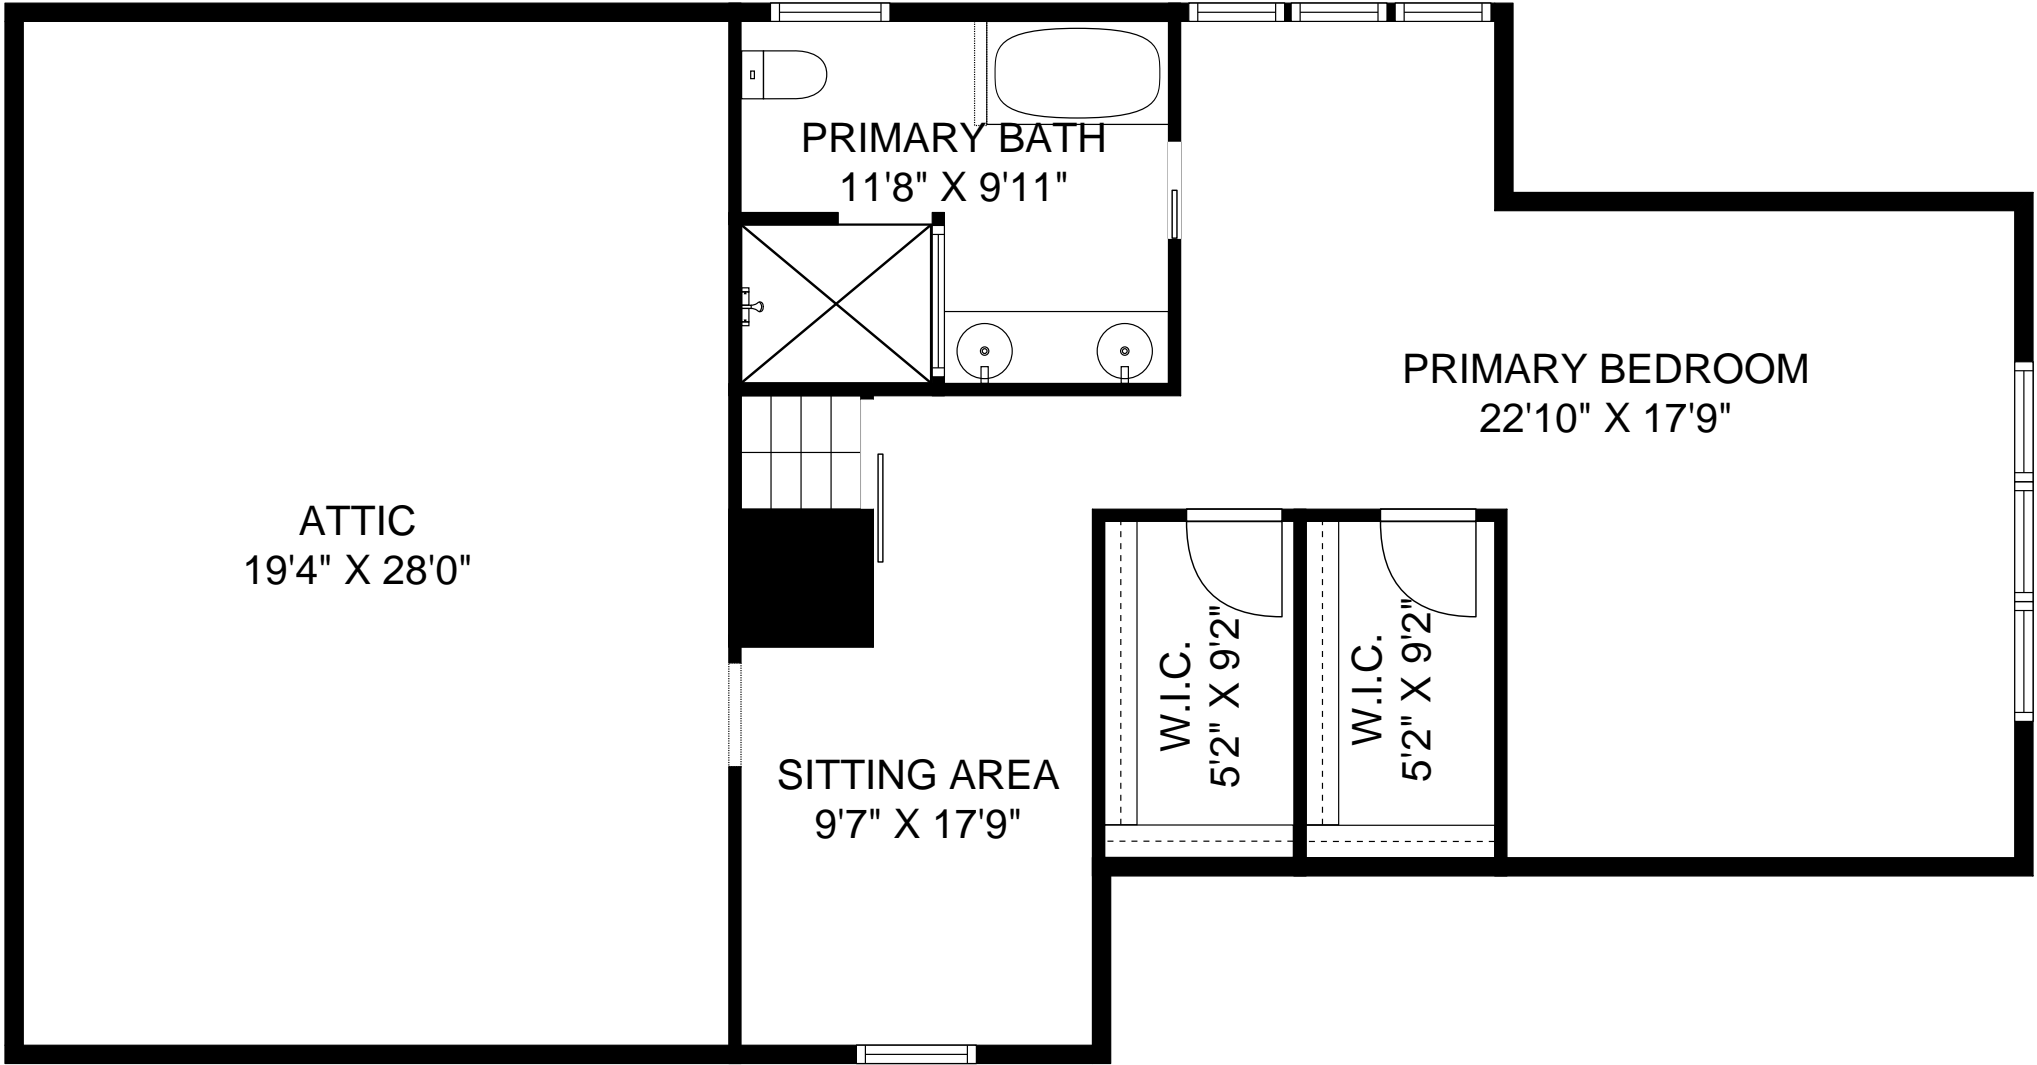

THE FLOOR PLAN

20 Wesley Court

South Orange, New Jersey

NOT TO SCALE - This floor plan is provided for illustration purposes only.
 Room positions and dimensions are approximate and should be independently measured for accuracy

NOT TO SCALE - This floor plan is provided for illustration purposes only.
Room positions and dimensions are approximate and should be independently measured for accuracy

NOT TO SCALE - This floor plan is provided for illustration purposes only.
Room positions and dimensions are approximate and should be independently measured for accuracy

NOT TO SCALE - This floor plan is provided for illustration purposes only.
Room positions and dimensions are approximate and should be independently measured for accuracy