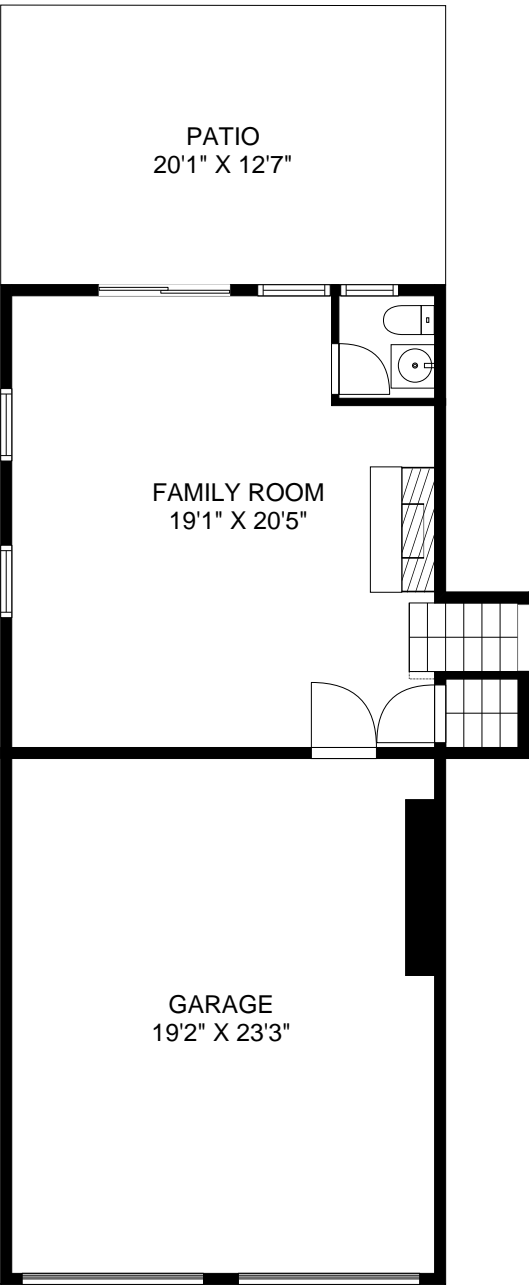

THE FLOOR PLAN

20 Wesley Court

South Orange, New Jersey

NOT TO SCALE - This floor plan is provided for illustration purposes only.
 Room positions and dimensions are approximate and should be independently measured for accuracy

NOT TO SCALE - This floor plan is provided for illustration purposes only.
Room positions and dimensions are approximate and should be independently measured for accuracy

NOT TO SCALE - This floor plan is provided for illustration purposes only.
Room positions and dimensions are approximate and should be independently measured for accuracy

NOT TO SCALE - This floor plan is provided for illustration purposes only.
Room positions and dimensions are approximate and should be independently measured for accuracy