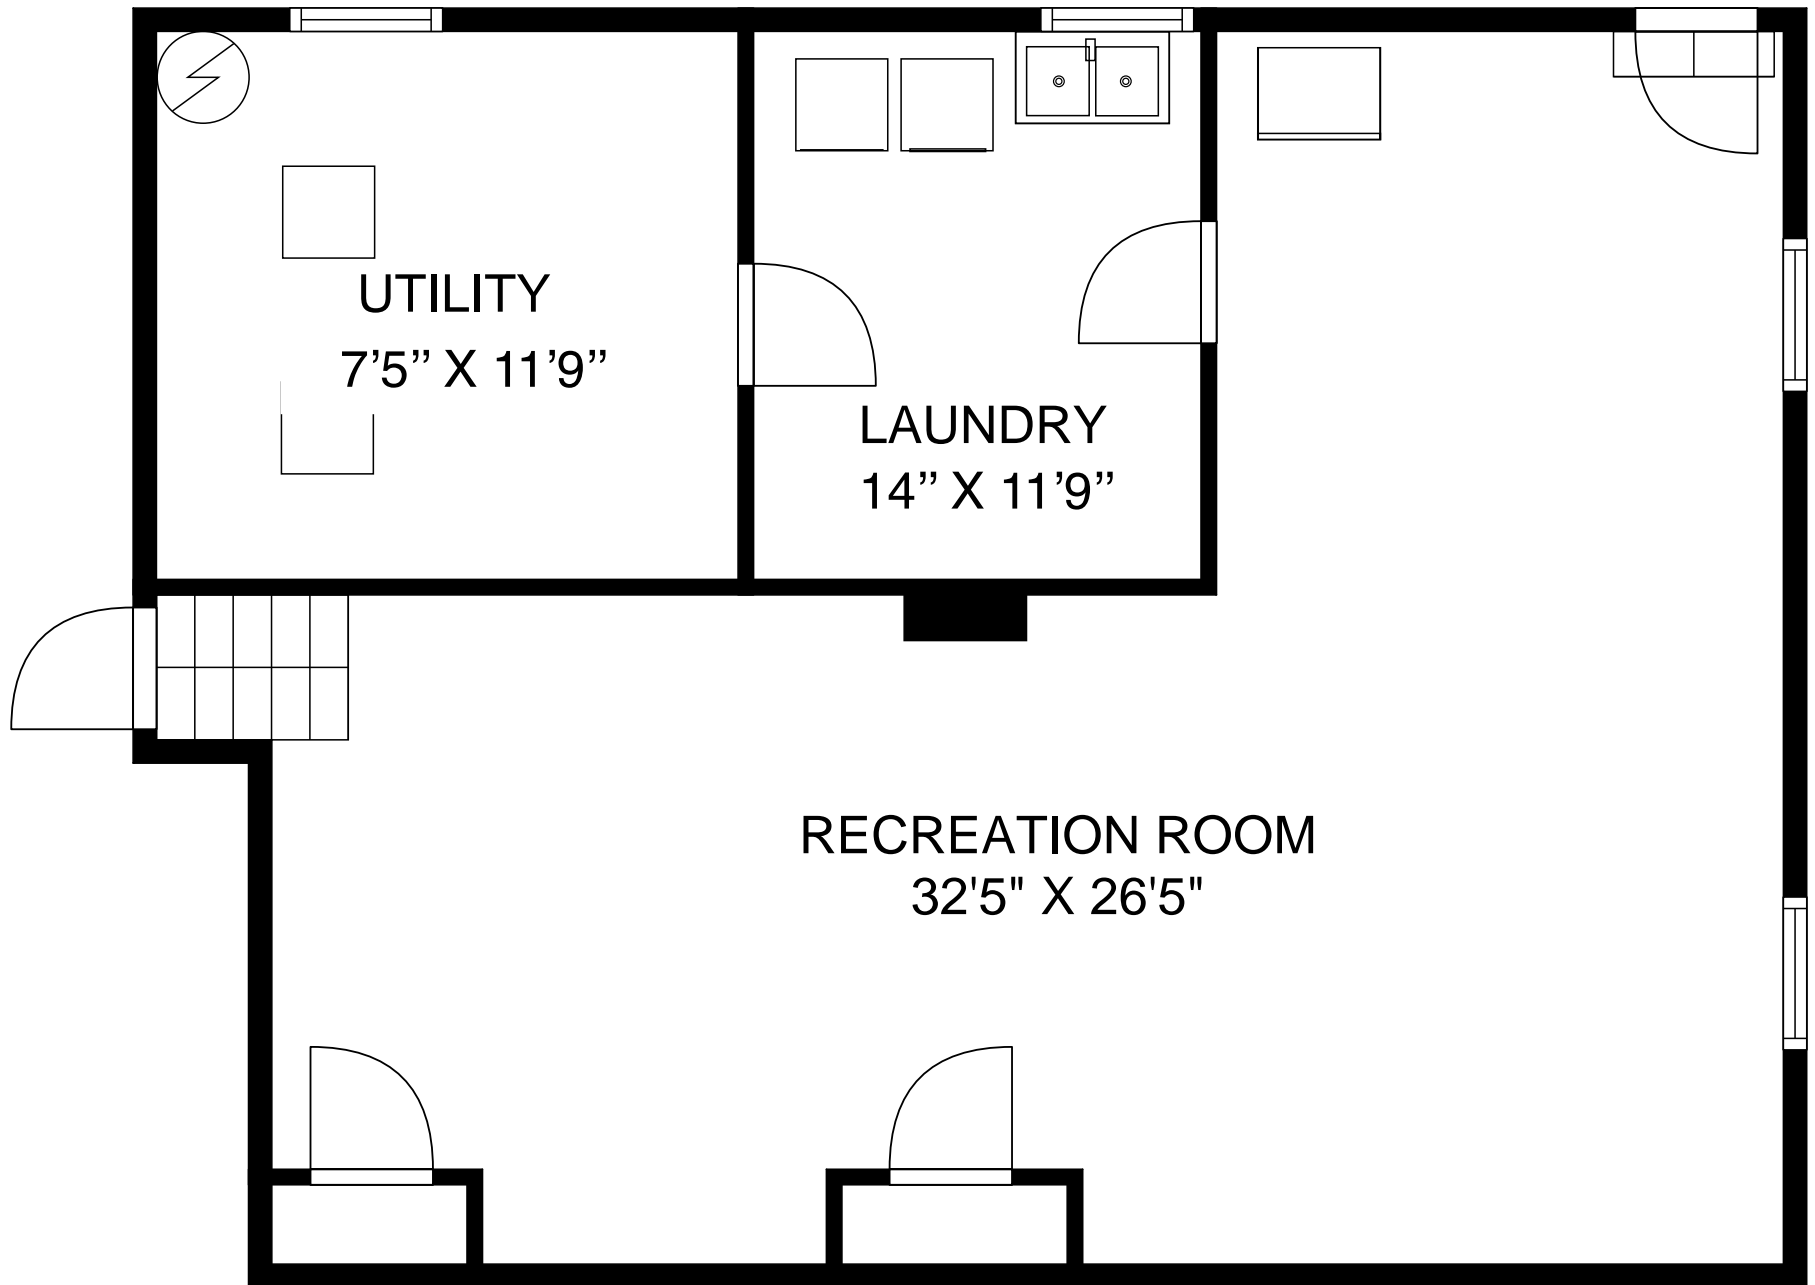

THE FLOOR PLAN

20 Wesley Court

South Orange, New Jersey

NOT TO SCALE - This floor plan is provided for illustration purposes only.
 Room positions and dimensions are approximate and should be independently measured for accuracy

NOT TO SCALE - This floor plan is provided for illustration purposes only.
Room positions and dimensions are approximate and should be independently measured for accuracy

NOT TO SCALE - This floor plan is provided for illustration purposes only.
Room positions and dimensions are approximate and should be independently measured for accuracy

NOT TO SCALE - This floor plan is provided for illustration purposes only.
Room positions and dimensions are approximate and should be independently measured for accuracy