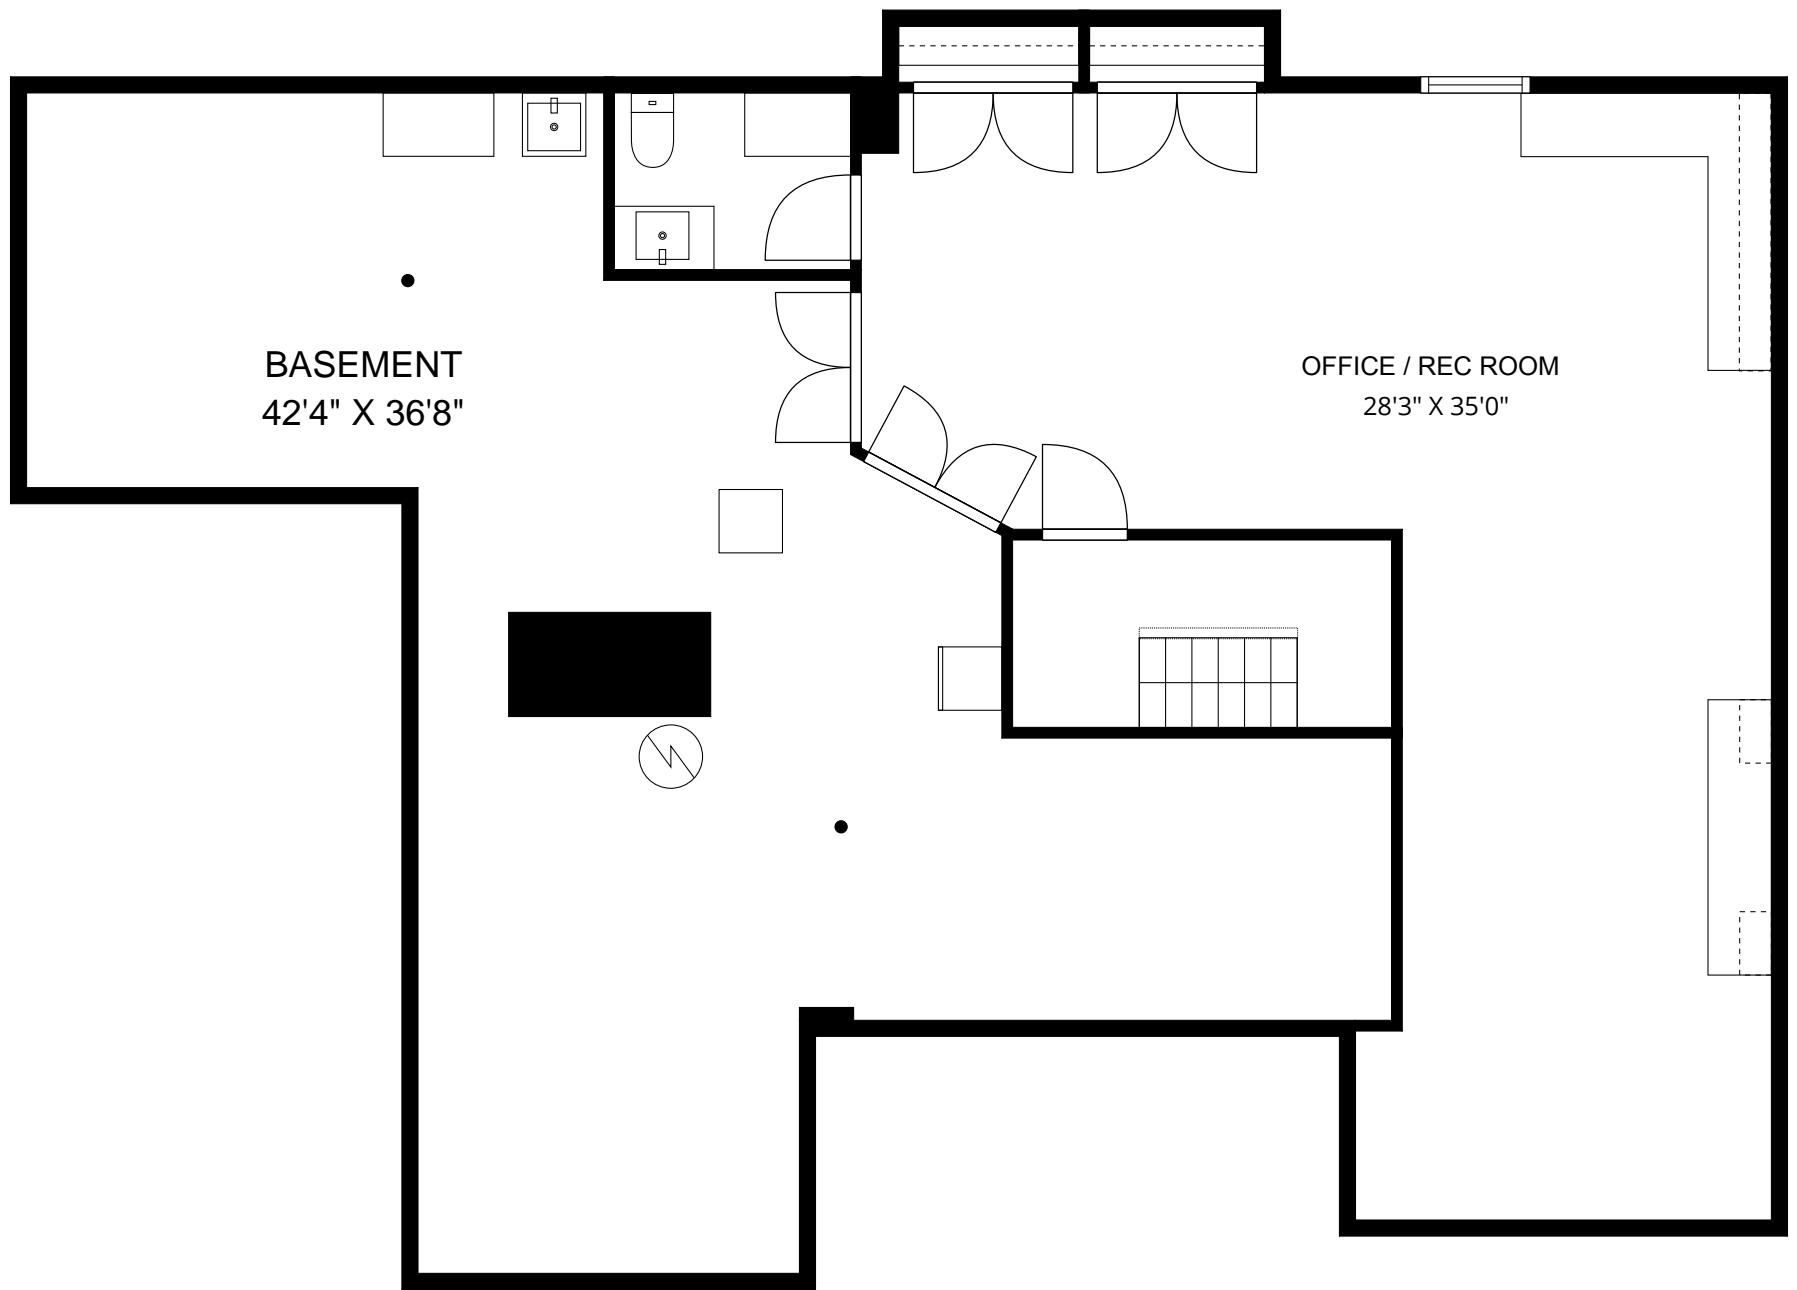

THE FLOOR PLAN

9 Rolling Hill Court

Madison, New Jersey

NOT TO SCALE - This floor plan is provided for illustration purposes only.
 Room positions and dimensions are approximate and should be independently measured for accuracy

BASEMENT
42'4" X 36'8"

OFFICE / REC ROOM
28'3" X 35'0"

NOT TO SCALE - This floor plan is provided for illustration purposes only.
Room positions and dimensions are approximate and should be independently measured for accuracy

NOT TO SCALE - This floor plan is provided for illustration purposes only.
Room positions and dimensions are approximate and should be independently measured for accuracy