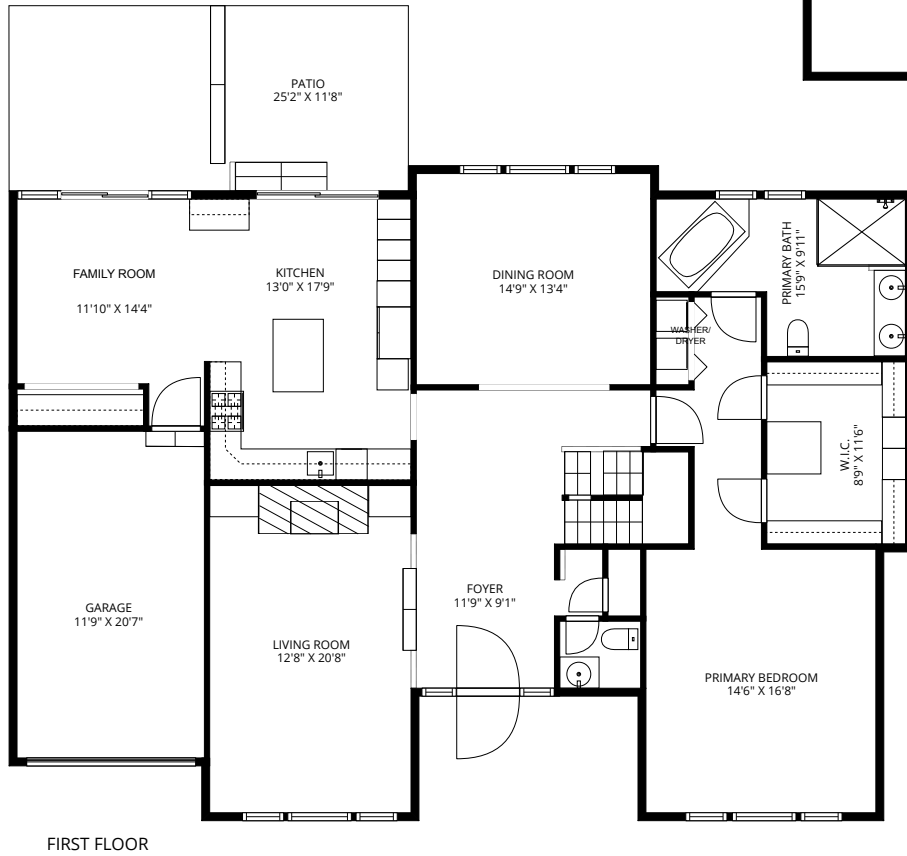

THE FLOOR PLAN

9 Rolling Hill Court

Madison, New Jersey

NOT TO SCALE - This floor plan is provided for illustration purposes only.
 Room positions and dimensions are approximate and should be independently measured for accuracy

BASEMENT
42'4" X 36'8"

OFFICE / REC ROOM
28'3" X 35'0"

NOT TO SCALE - This floor plan is provided for illustration purposes only.
Room positions and dimensions are approximate and should be independently measured for accuracy

NOT TO SCALE - This floor plan is provided for illustration purposes only.
Room positions and dimensions are approximate and should be independently measured for accuracy