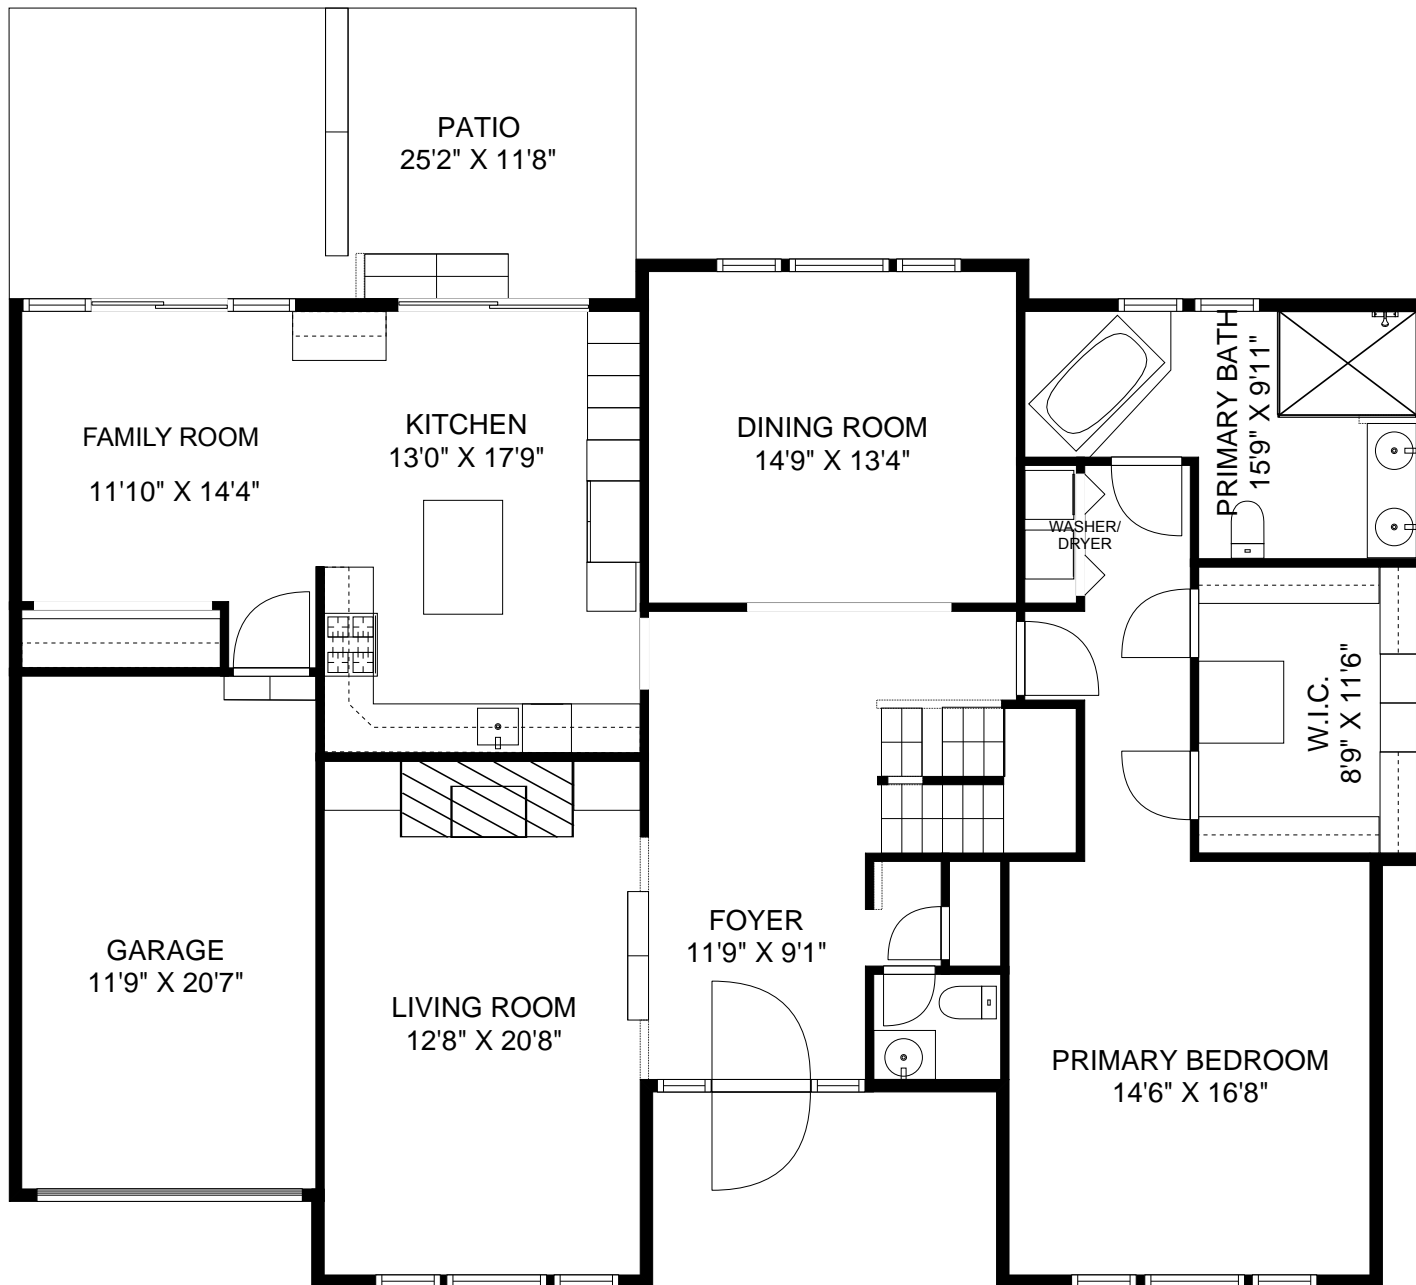

THE FLOOR PLAN

9 Rolling Hill Court

Madison, New Jersey

NOT TO SCALE - This floor plan is provided for illustration purposes only.
 Room positions and dimensions are approximate and should be independently measured for accuracy

BASEMENT
42'4" X 36'8"

OFFICE / REC ROOM
28'3" X 35'0"

NOT TO SCALE - This floor plan is provided for illustration purposes only.
Room positions and dimensions are approximate and should be independently measured for accuracy

NOT TO SCALE - This floor plan is provided for illustration purposes only.
Room positions and dimensions are approximate and should be independently measured for accuracy