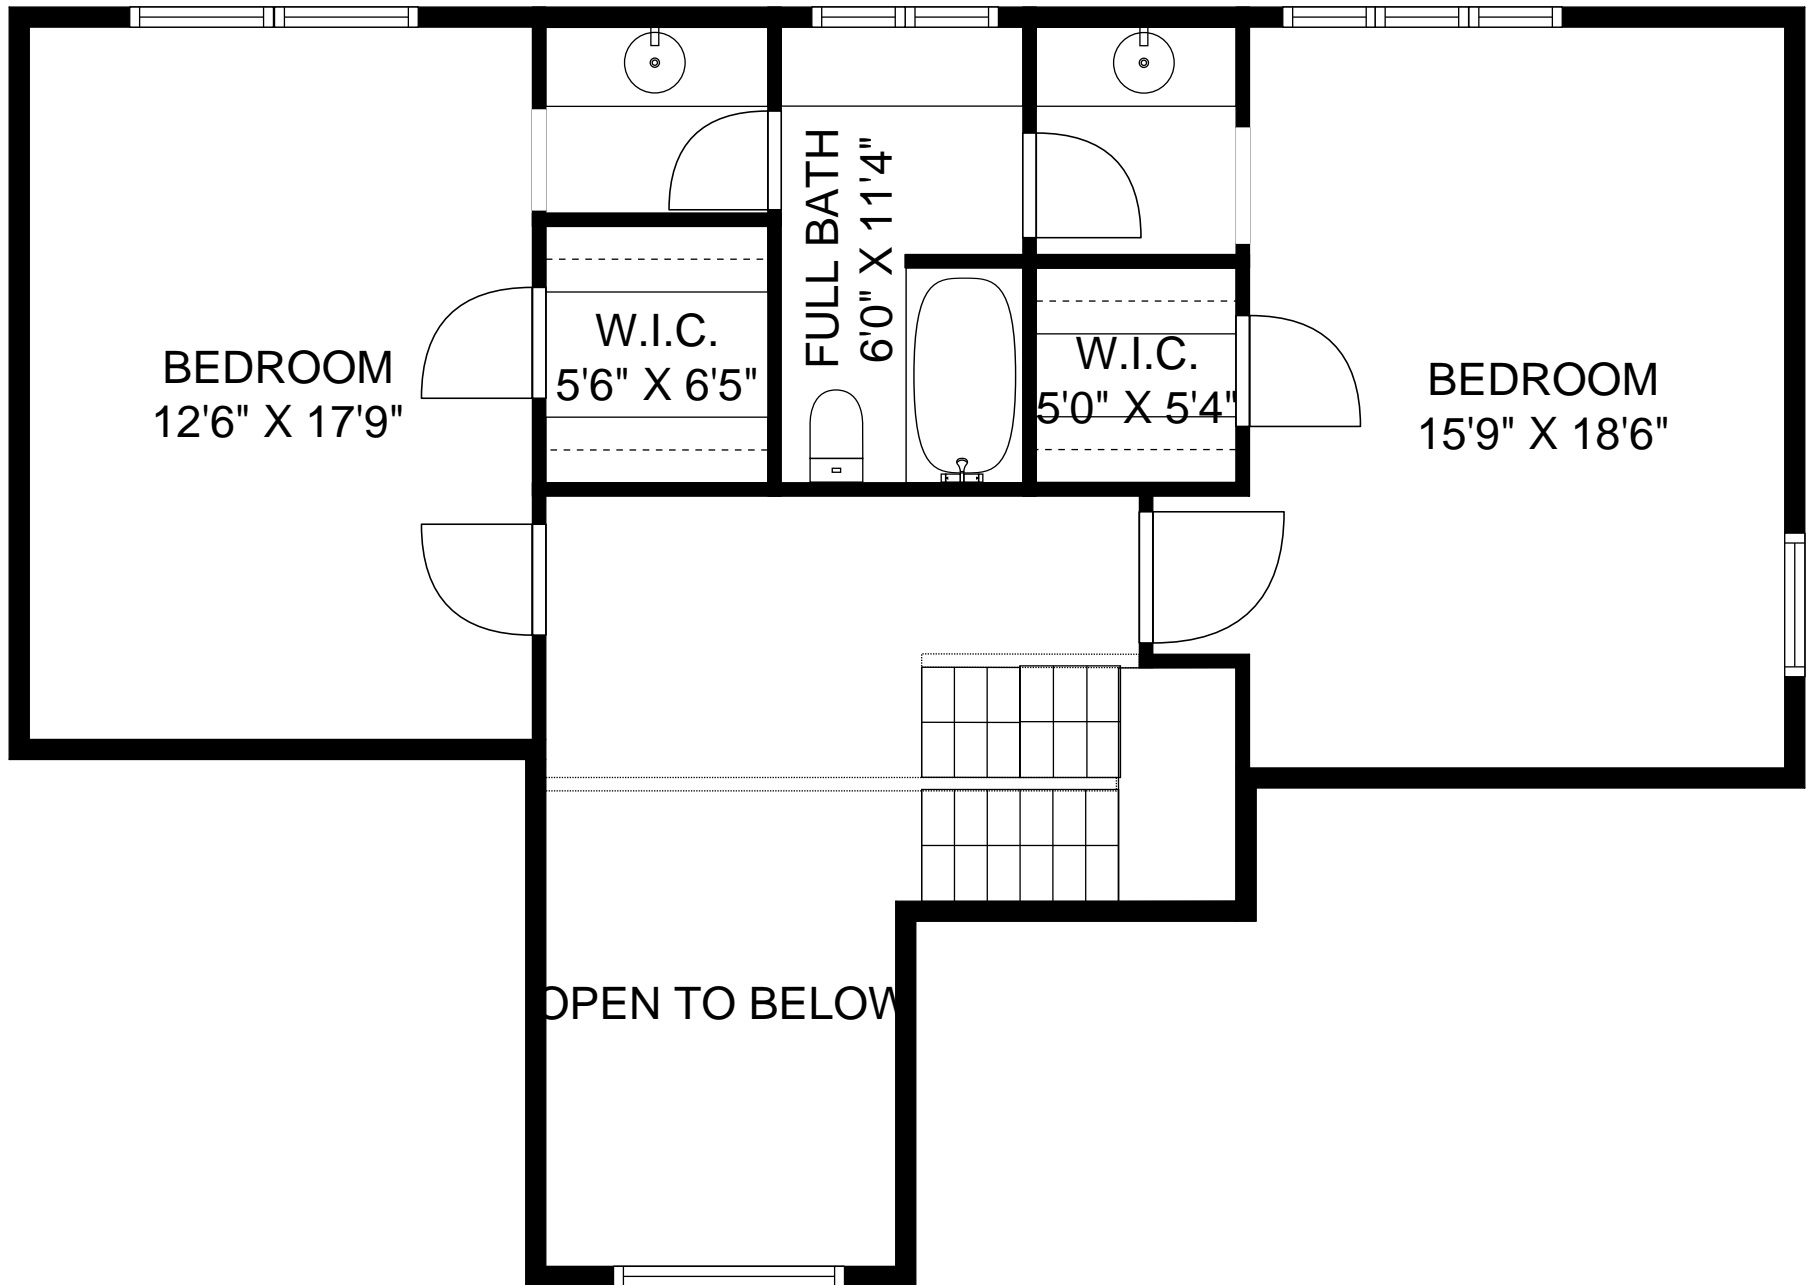

THE FLOOR PLAN

9 Rolling Hill Court

Madison, New Jersey

NOT TO SCALE - This floor plan is provided for illustration purposes only.
 Room positions and dimensions are approximate and should be independently measured for accuracy

BASEMENT
42'4" X 36'8"

OFFICE / REC ROOM
28'3" X 35'0"

NOT TO SCALE - This floor plan is provided for illustration purposes only.
Room positions and dimensions are approximate and should be independently measured for accuracy

NOT TO SCALE - This floor plan is provided for illustration purposes only.
Room positions and dimensions are approximate and should be independently measured for accuracy