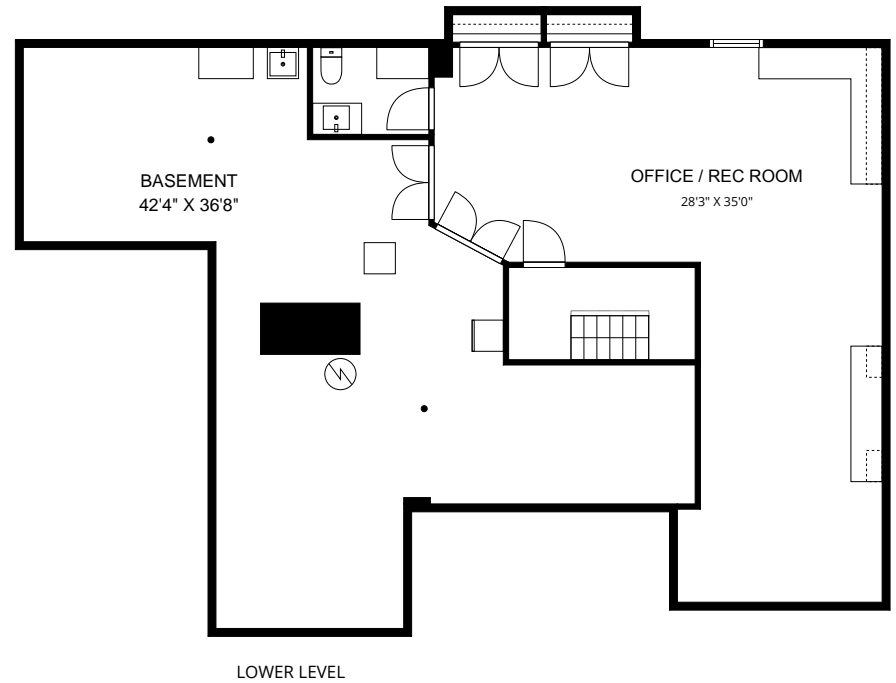

THE FLOOR PLAN

9 Rolling Hill Court

Madison, New Jersey

NOT TO SCALE - This floor plan is provided for illustration purposes only.
 Room positions and dimensions are approximate and should be independently measured for accuracy

BASEMENT
42'4" X 36'8"

OFFICE / REC ROOM
28'3" X 35'0"

NOT TO SCALE - This floor plan is provided for illustration purposes only.
Room positions and dimensions are approximate and should be independently measured for accuracy

NOT TO SCALE - This floor plan is provided for illustration purposes only.
Room positions and dimensions are approximate and should be independently measured for accuracy