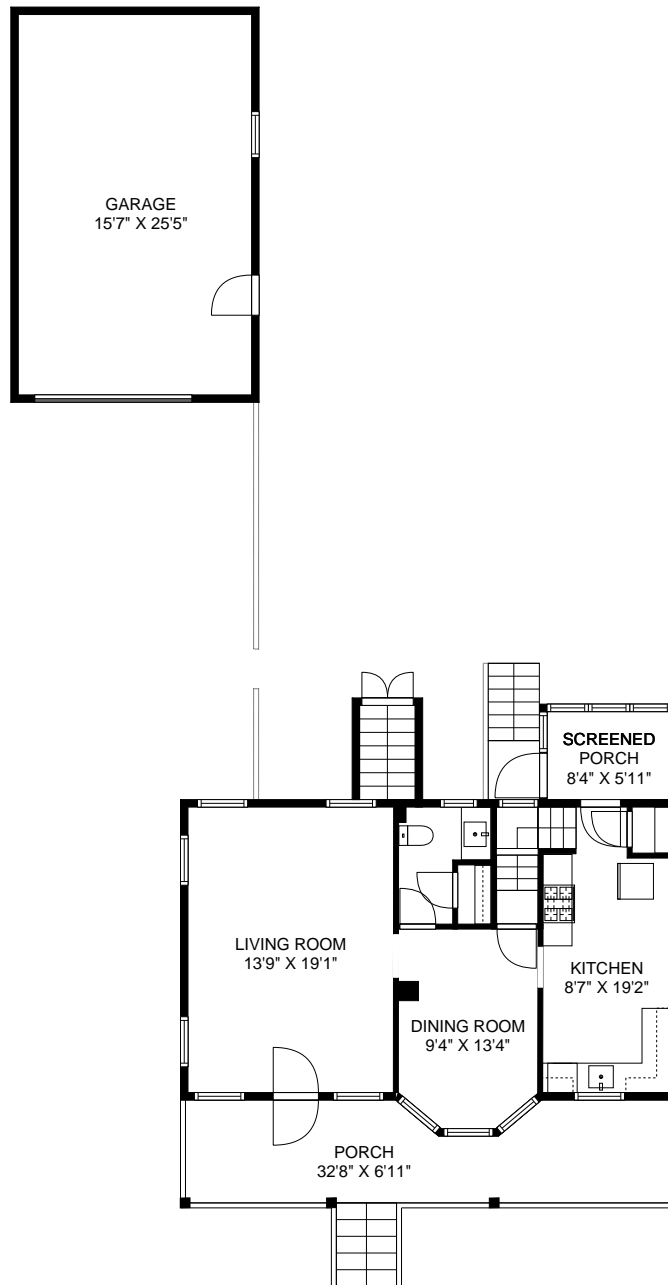

# THE FLOOR PLAN

### Far Hills, New Jersey

NOT TO SCALE - This floor plan is provided for illustration purposes only.  
Room positions and dimensions are approximate and should be independently measured for accuracy

BASEMENT  
32'4" X 19'2"

NOT TO SCALE - This floor plan is provided for illustration purposes only.  
Room positions and dimensions are approximate and should be independently measured for accuracy

NOT TO SCALE - This floor plan is provided for illustration purposes only.  
Room positions and dimensions are approximate and should be independently measured for accuracy

NOT TO SCALE - This floor plan is provided for illustration purposes only.  
Room positions and dimensions are approximate and should be independently measured for accuracy