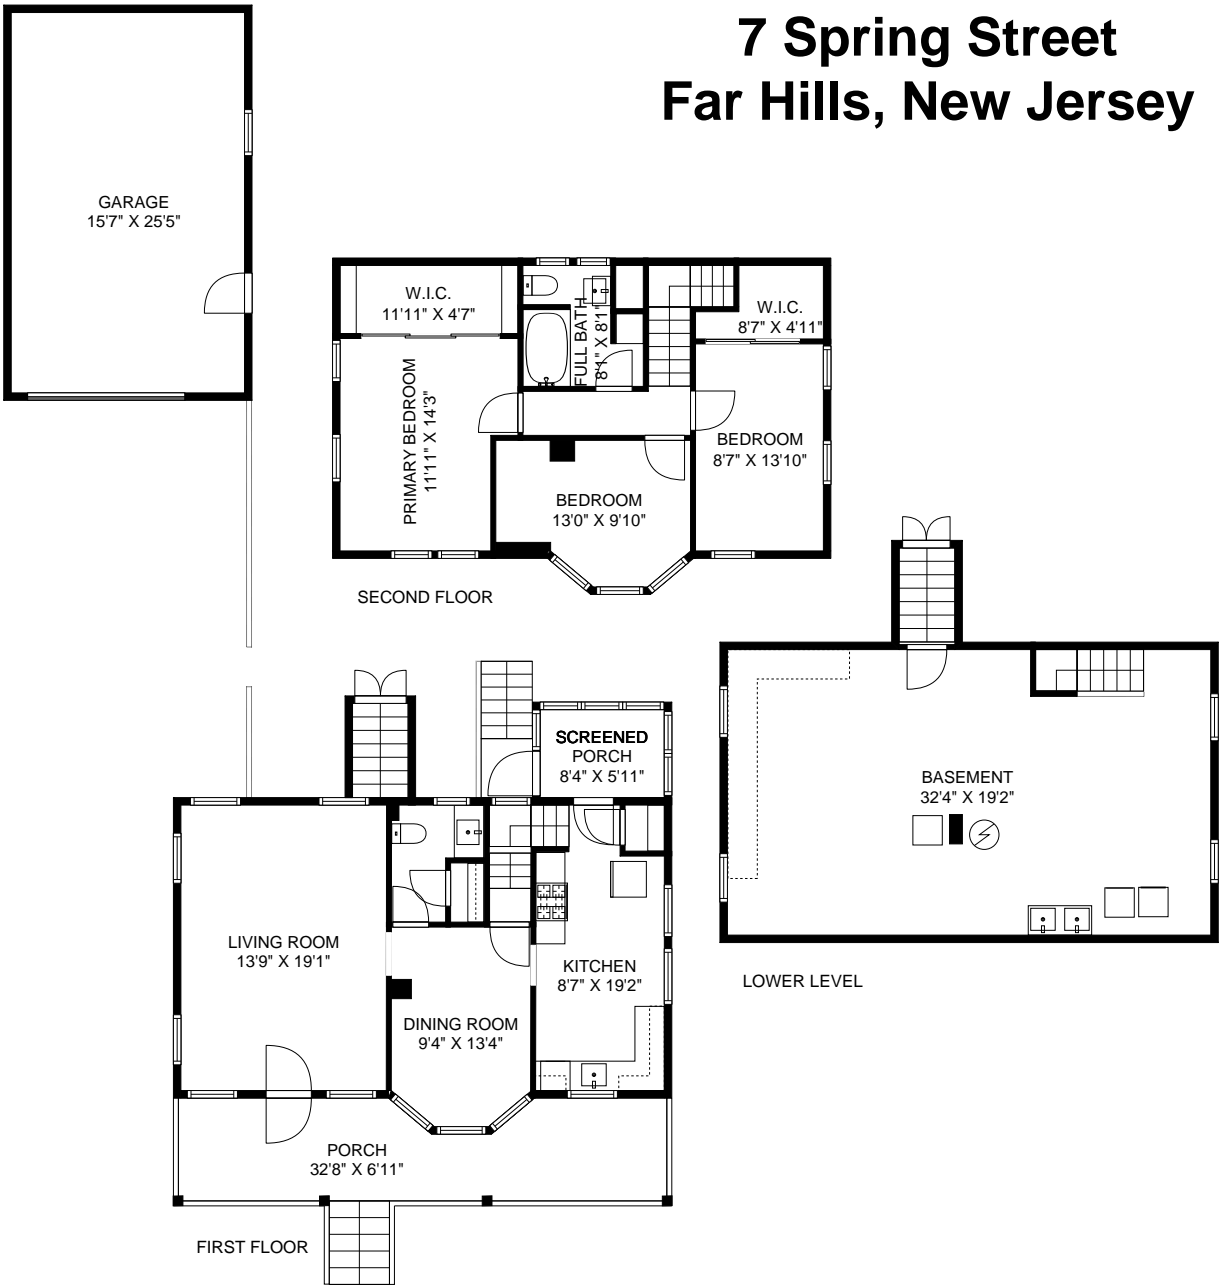

# THE FLOOR PLAN

### Far Hills, New Jersey

NOT TO SCALE - This floor plan is provided for illustration purposes only.  
Room positions and dimensions are approximate and should be independently measured for accuracy

BASEMENT  
32'4" X 19'2"

NOT TO SCALE - This floor plan is provided for illustration purposes only.  
Room positions and dimensions are approximate and should be independently measured for accuracy

NOT TO SCALE - This floor plan is provided for illustration purposes only.  
Room positions and dimensions are approximate and should be independently measured for accuracy

NOT TO SCALE - This floor plan is provided for illustration purposes only.  
Room positions and dimensions are approximate and should be independently measured for accuracy