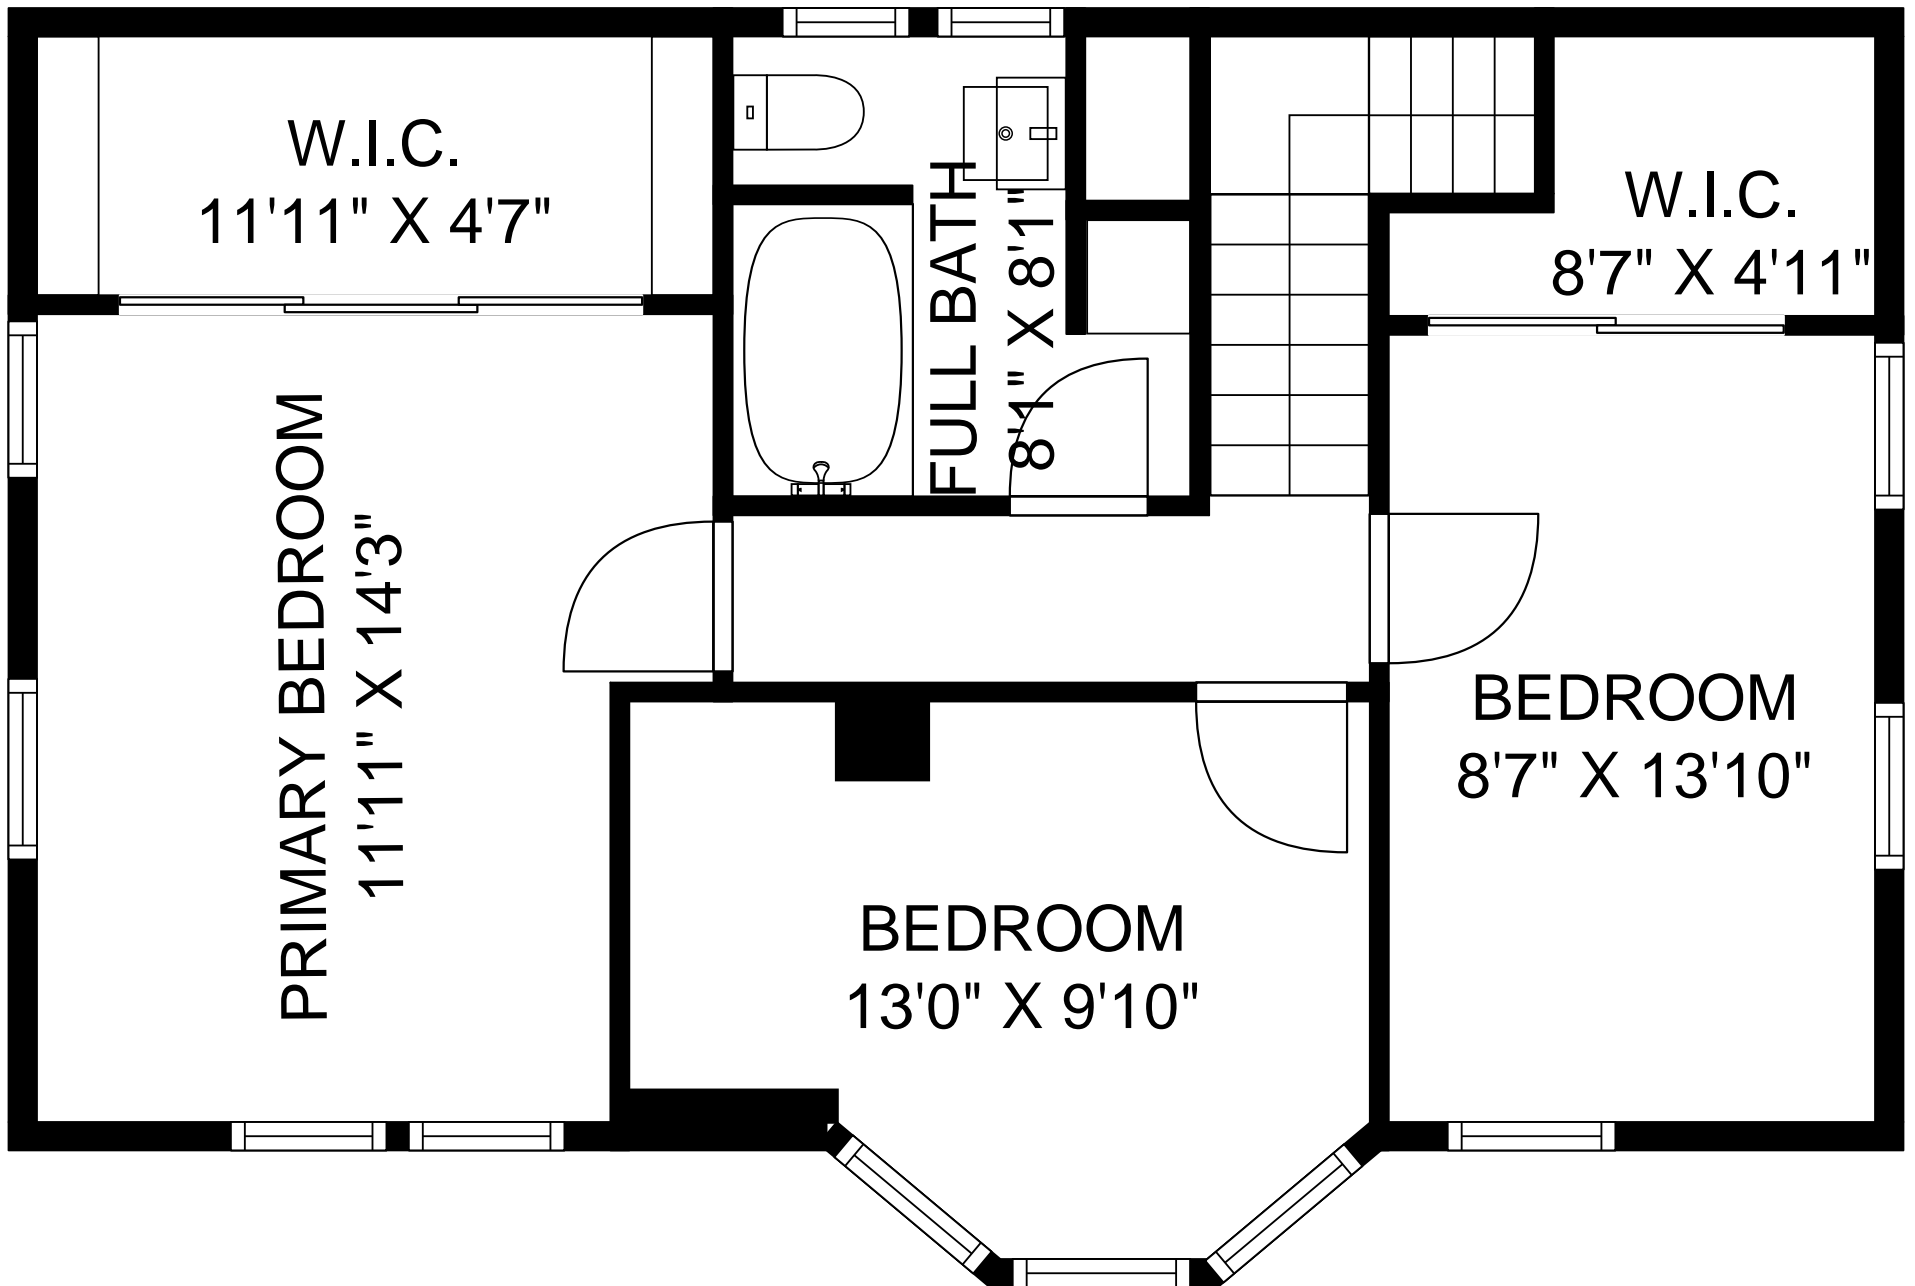

# THE FLOOR PLAN

### Far Hills, New Jersey

NOT TO SCALE - This floor plan is provided for illustration purposes only.  
Room positions and dimensions are approximate and should be independently measured for accuracy

BASEMENT  
32'4" X 19'2"

NOT TO SCALE - This floor plan is provided for illustration purposes only.  
Room positions and dimensions are approximate and should be independently measured for accuracy

NOT TO SCALE - This floor plan is provided for illustration purposes only.  
Room positions and dimensions are approximate and should be independently measured for accuracy

NOT TO SCALE - This floor plan is provided for illustration purposes only.  
Room positions and dimensions are approximate and should be independently measured for accuracy