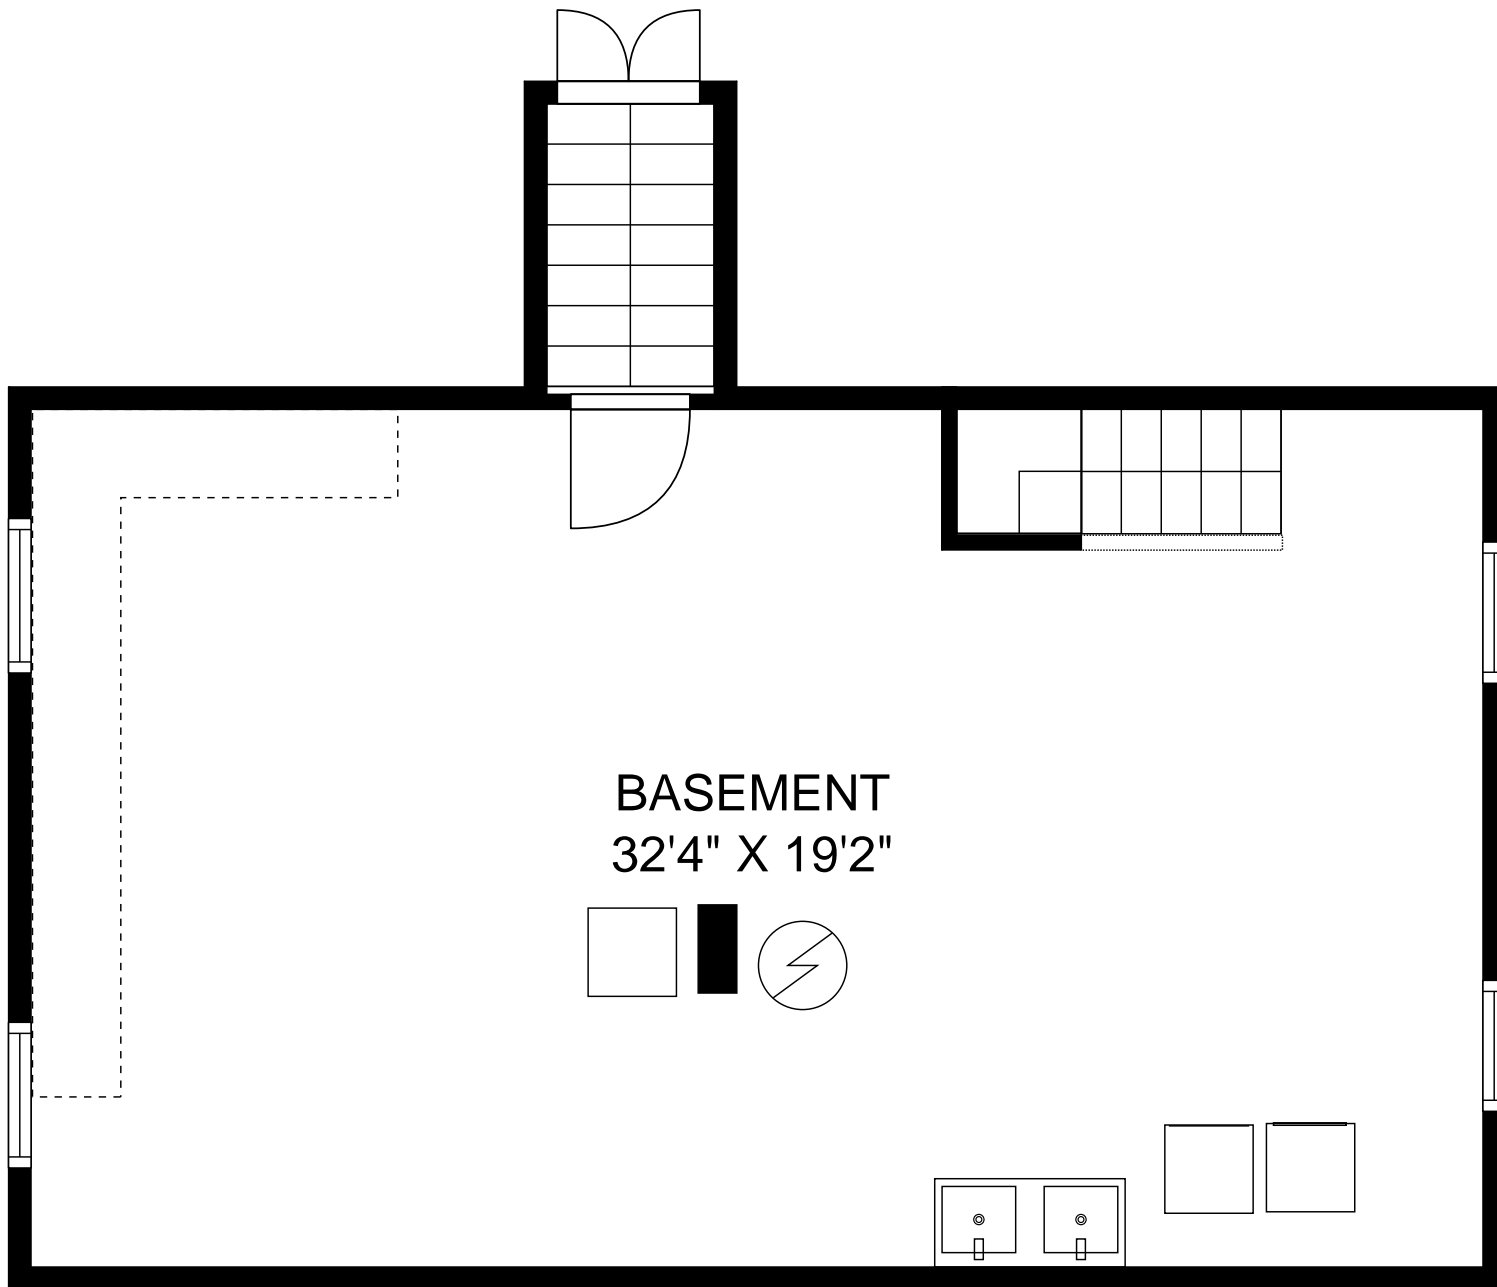

# THE FLOOR PLAN

### Far Hills, New Jersey

NOT TO SCALE - This floor plan is provided for illustration purposes only.  
Room positions and dimensions are approximate and should be independently measured for accuracy

BASEMENT  
32'4" X 19'2"

NOT TO SCALE - This floor plan is provided for illustration purposes only.  
Room positions and dimensions are approximate and should be independently measured for accuracy

NOT TO SCALE - This floor plan is provided for illustration purposes only.  
Room positions and dimensions are approximate and should be independently measured for accuracy

NOT TO SCALE - This floor plan is provided for illustration purposes only.  
Room positions and dimensions are approximate and should be independently measured for accuracy