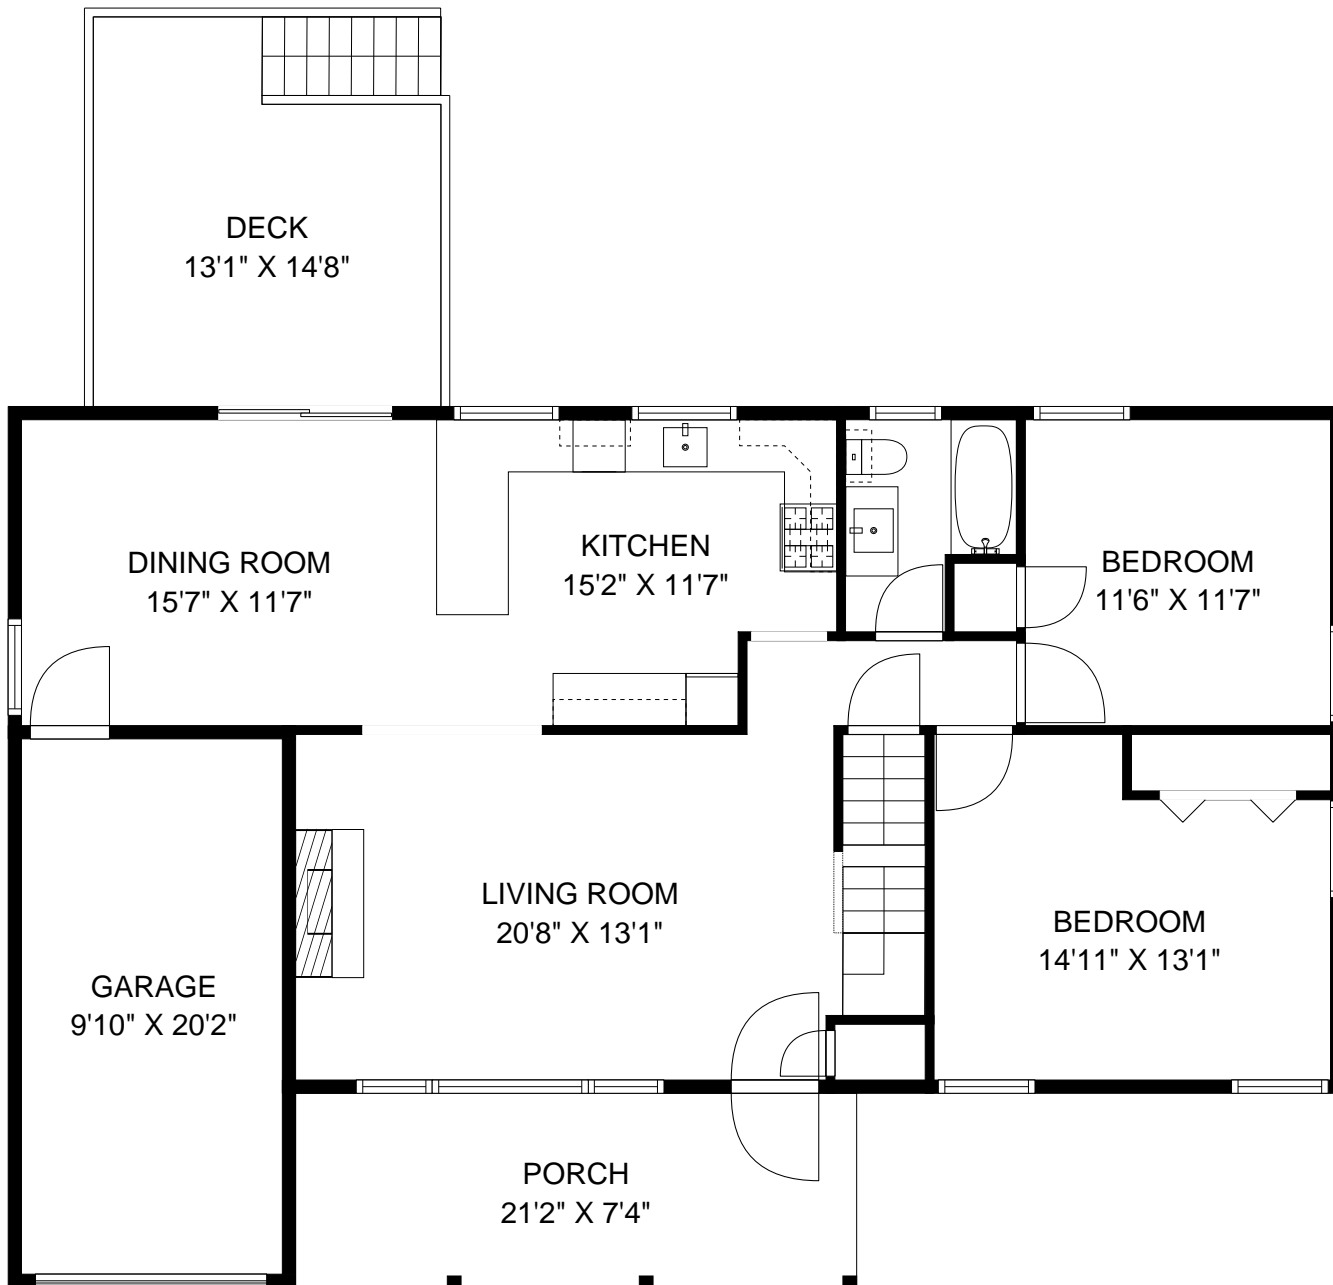

# THE FLOOR PLAN

## 45 Washington Avenue

### Morristown, New Jersey

NOT TO SCALE - This floor plan is provided for illustration purposes only.  
Room positions and dimensions are approximate and should be independently measured for accuracy

NOT TO SCALE - This floor plan is provided for illustration purposes only.  
Room positions and dimensions are approximate and should be independently measured for accuracy

NOT TO SCALE - This floor plan is provided for illustration purposes only.  
Room positions and dimensions are approximate and should be independently measured for accuracy

NOT TO SCALE - This floor plan is provided for illustration purposes only.  
Room positions and dimensions are approximate and should be independently measured for accuracy